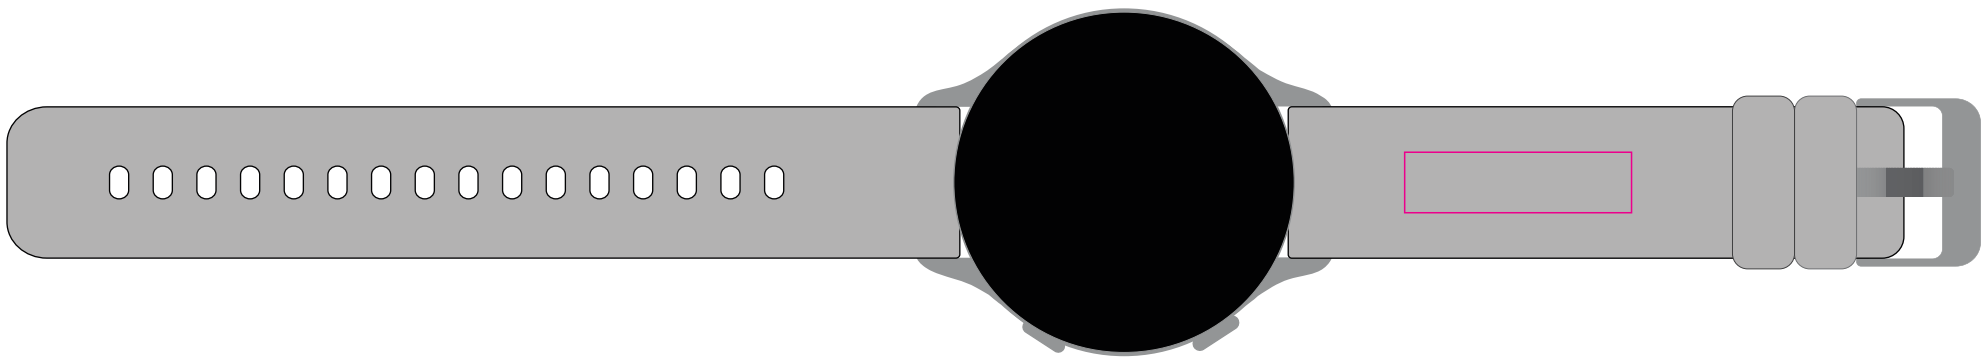

Logo Here

Job # XXXXXX
Cust # XXXX-XC

LN9953- Cirrus Smart Watch - Watch Face: Rose Gold, Silver, Black, Band: Black, Grey or Pink

Screen Print  PMS XXXc

Laser Engrave 

Below at 80%

Laser/Screen
Print Area: 8mmL x 30mmH
Actual print size: xxmmL x xxmmH

Finished print area - Screen/Laser 

Screen Print  PMS
XXXXC

Laser Engrave 

Laser/Screen
Print Area: 8mmL x 30mmH
Actual print size: xxmmL x xxmmH

Finished print area - Screen/Laser 