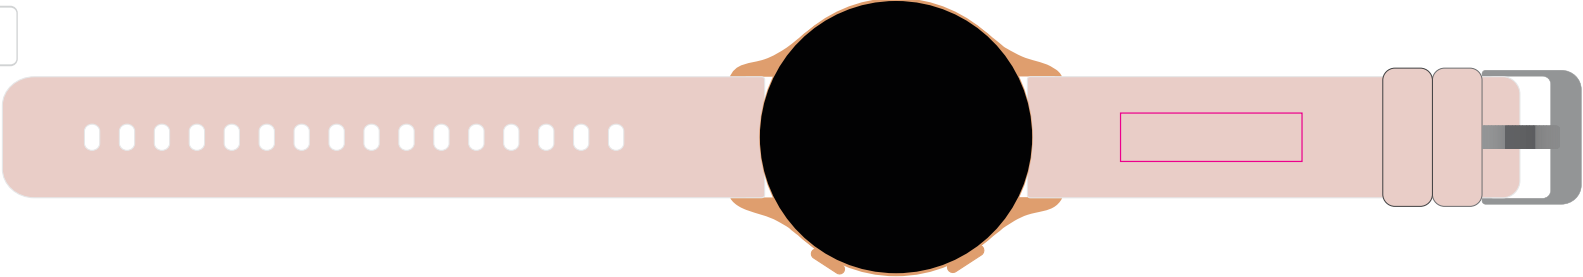

Logo Here

Job # XXXXXX
Cust # XXXX-XC

LN9953- Cirrus Smart Watch - Watch Face: Rose Gold, Silver, Black, Band: Black, Grey or Pink

Screen Print  PMS XXXc

Laser Engrave 

Below at 80%

Laser/Screen
Print Area: 8mmL x 30mmH
Actual print size: xxmmL x xxmmH

Finished print area - Screen/Laser 

Screen Print  PMS
XXXXC

Laser Engrave 

Laser/Screen
Print Area: 8mmL x 30mmH
Actual print size: xxmmL x xxmmH

Finished print area - Screen/Laser 