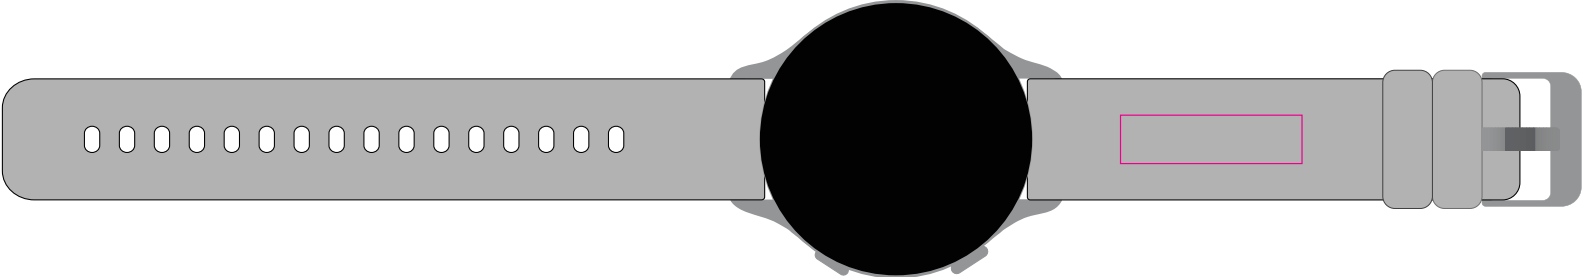

Logo Here

Job # XXXXXX
Cust # XXXX-XC

LN9953- Cirrus Smart Watch - Watch Face: Rose Gold, Silver, Black, Band: Black, Grey or Pink

Screen Print  PMS XXXc

Laser Engrave 

Below at 80%

Laser/Screen
Print Area: 8mmL x 30mmH
Actual print size: xxmmL x xxmmH

Finished print area - Screen/Laser 

Screen Print  PMS
XXXXC

Laser Engrave 

Laser/Screen
Print Area: 8mmL x 30mmH
Actual print size: xxmmL x xxmmH

Finished print area - Screen/Laser 