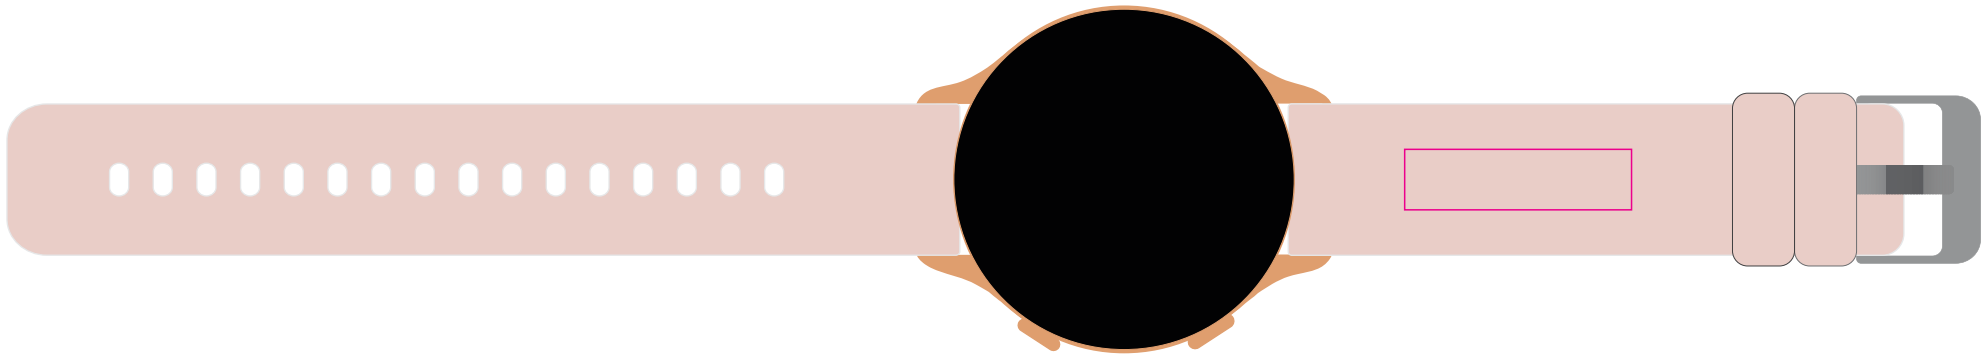

Logo Here

Job # XXXXXX
Cust # XXXX-XC

LN9953- Cirrus Smart Watch - Watch Face: Rose Gold, Silver, Black, Band: Black, Grey or Pink

Screen Print  PMS XXXc

Laser Engrave 

Below at 80%

Laser/Screen
Print Area: 8mmL x 30mmH
Actual print size: xxmmL x xxmmH

Finished print area - Screen/Laser 

Screen Print  PMS
XXXXC

Laser Engrave 

Laser/Screen
Print Area: 8mmL x 30mmH
Actual print size: xxmmL x xxmmH

Finished print area - Screen/Laser 