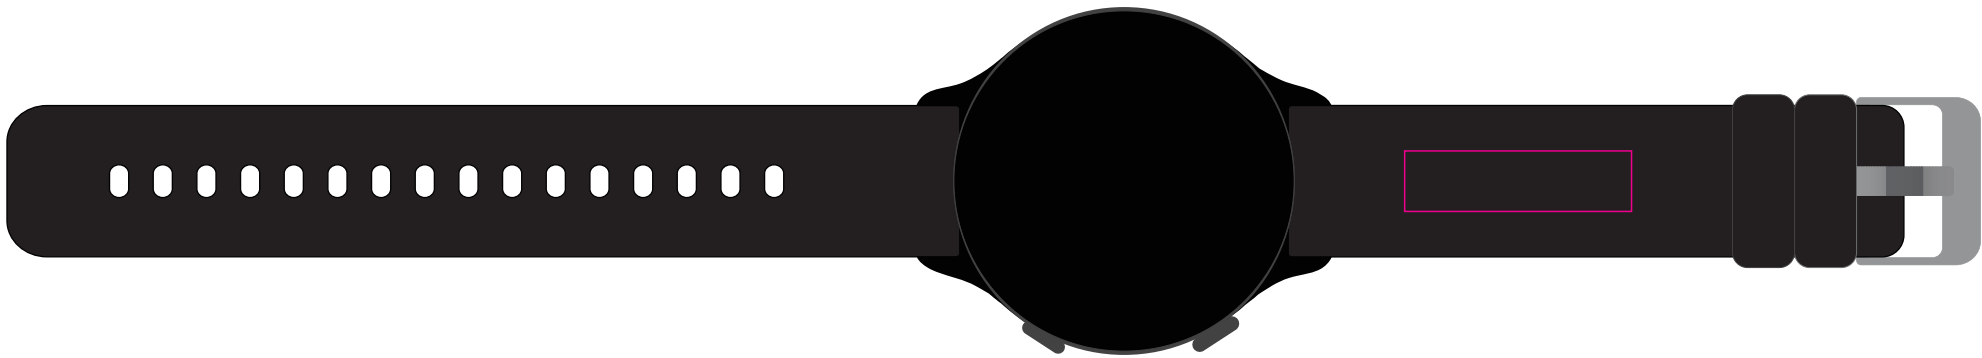

Logo Here

Job # XXXXXX
Cust # XXXX-XC

LN9953- Cirrus Smart Watch - Watch Face: Rose Gold, Silver, Black, Band: Black, Grey or Pink

Screen Print  PMS XXXc

Laser Engrave 

Below at 80%

Laser/Screen
Print Area: 8mmL x 30mmH
Actual print size: xxmmL x xxmmH

Finished print area - Screen/Laser 

Screen Print  PMS
XXXXC

Laser Engrave 

Laser/Screen
Print Area: 8mmL x 30mmH
Actual print size: xxmmL x xxmmH

Finished print area - Screen/Laser 