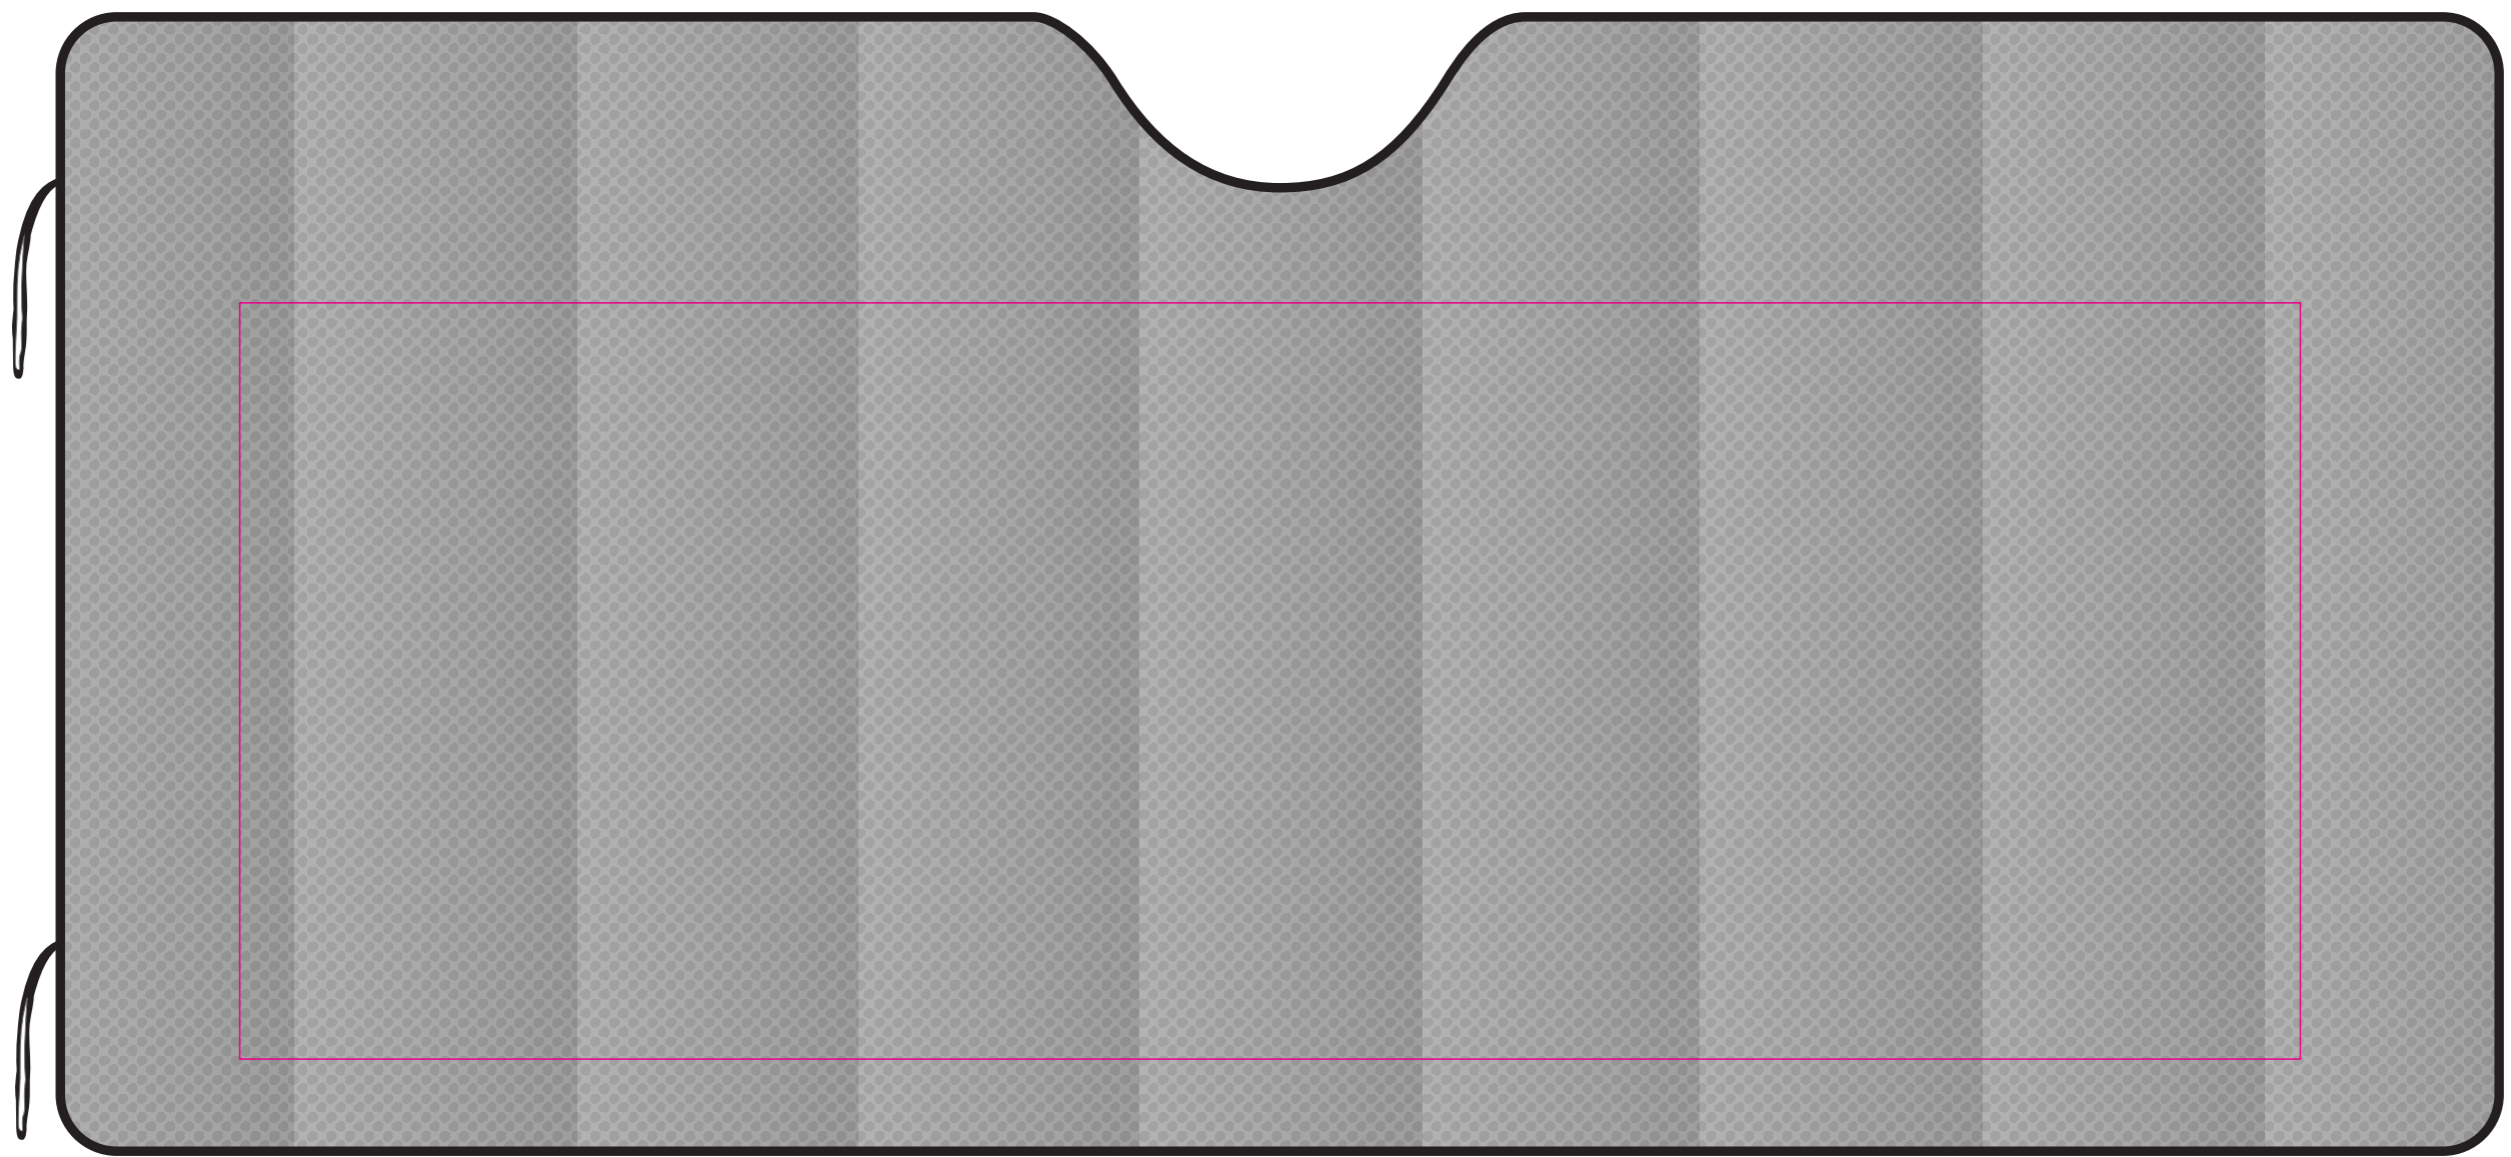

LN9105 - Concertina Metallic Car Sun Shade - Silver

Screen Print

Showing at approx 10% of size

**Screen Print**

Print Area: 1090mmL x 400mmH

Actual print size: xxmmL x xxmmH

Finished print area 

Showing at approx 25% of size

**Screen Print**

Print Area: 1090mmL x 400mmH  
Actual print size: xxmmL x xxmmH

Finished print area 