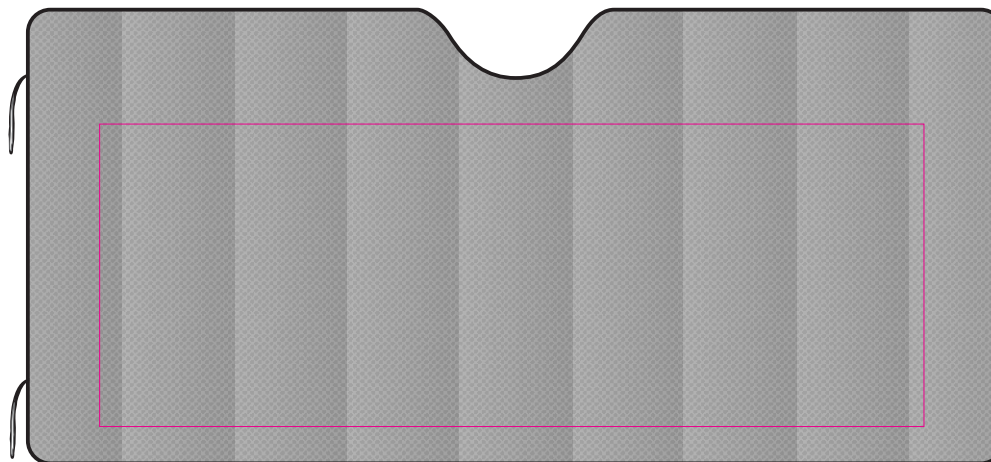

LN9105 - Concertina Metallic Car Sun Shade - Silver

Screen Print

Showing at approx 10% of size

**Screen Print**

Print Area: 1090mmL x 400mmH

Actual print size: xxmmL x xxmmH

Finished print area 

Showing at approx 25% of size

**Screen Print**

Print Area: 1090mmL x 400mmH  
Actual print size: xxmmL x xxmmH

Finished print area 