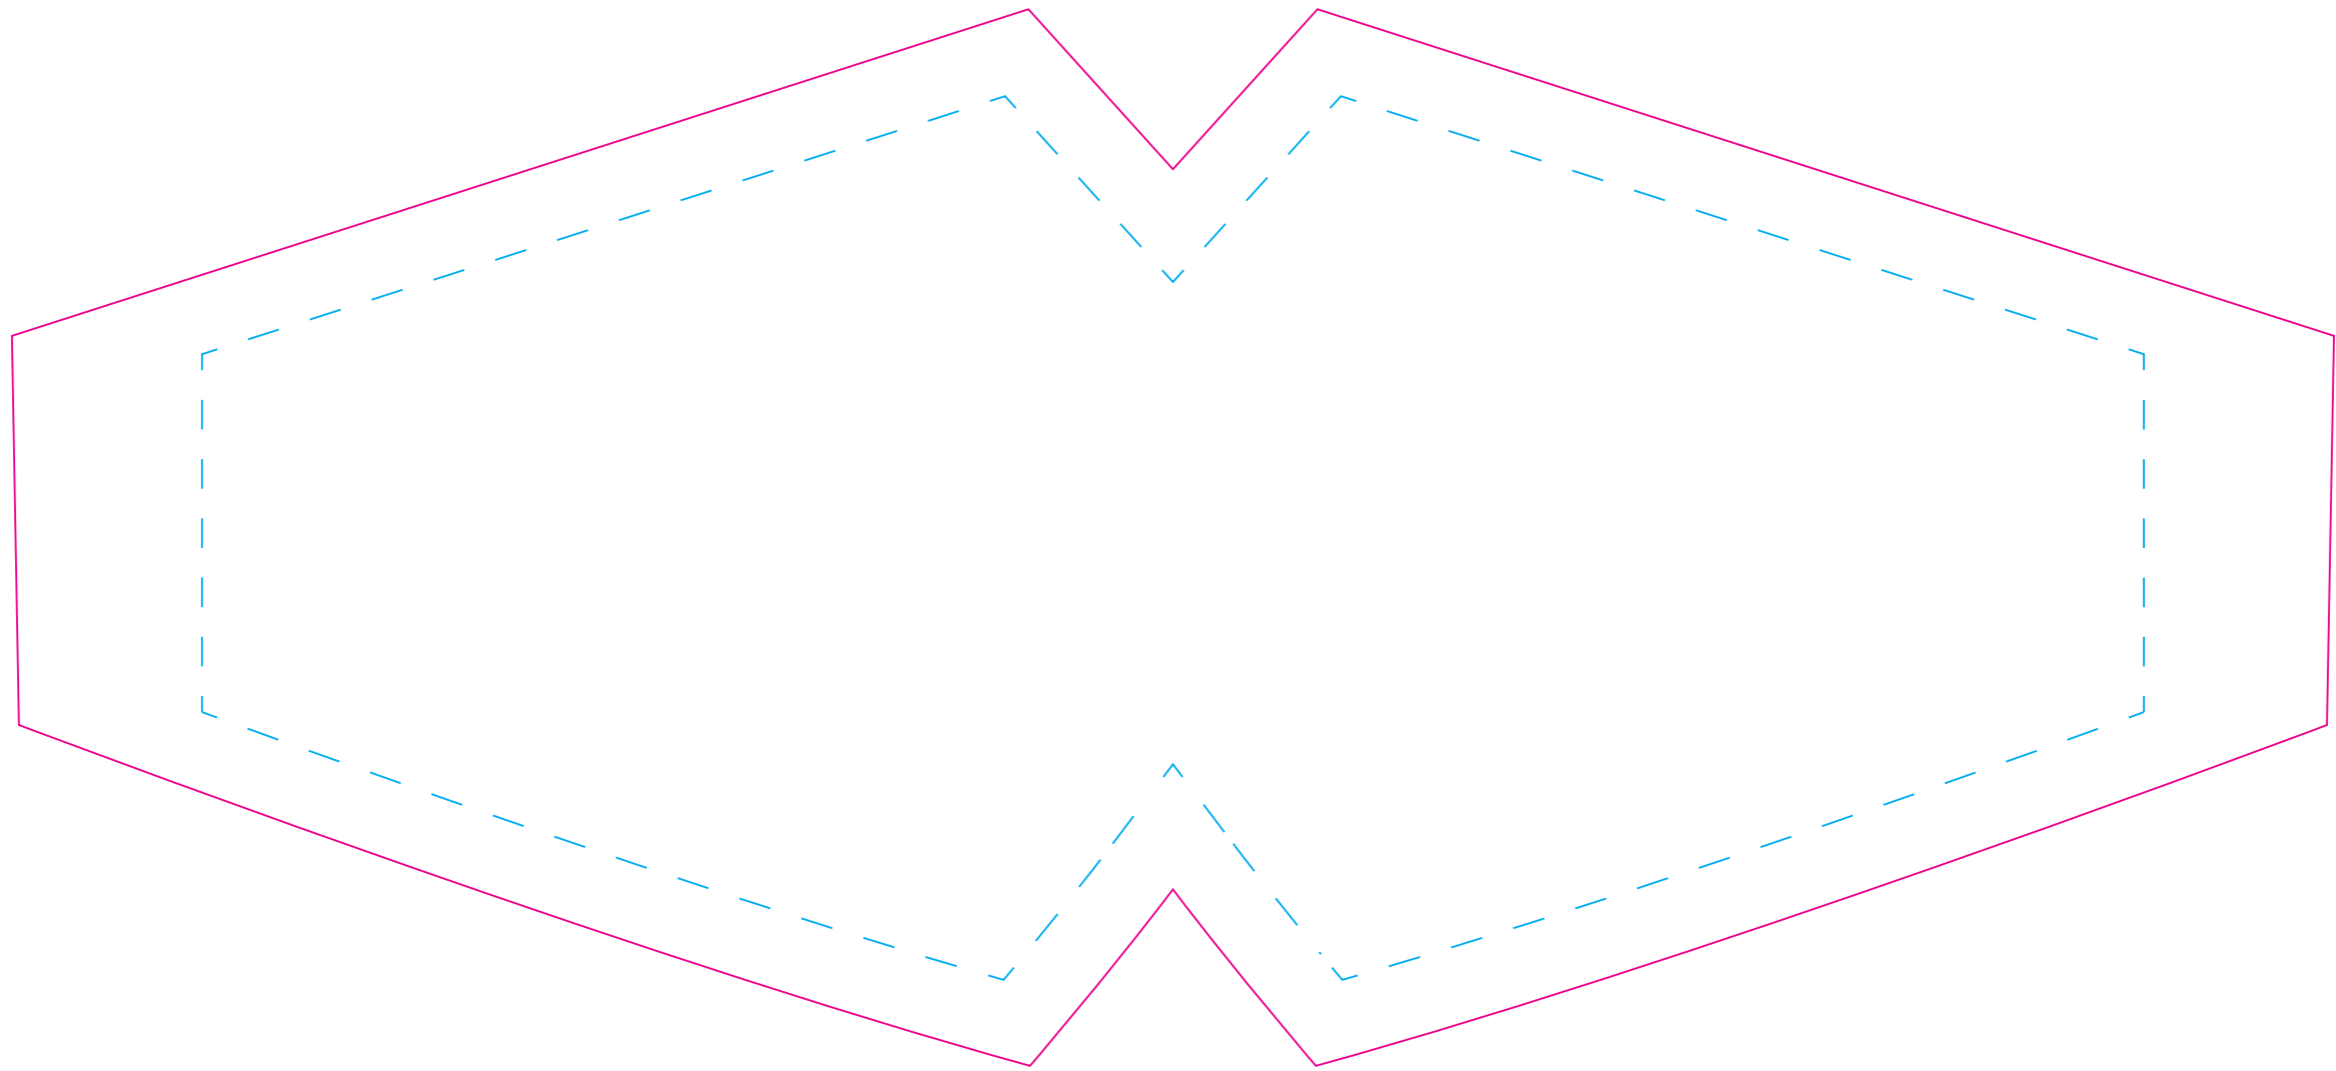

Adult - Left Side

Embroidery
Print Area: 26mmL x 16mmH
Actual print size: xxmmL x xxmmH

LN8894 - Deluxe Face Mask with Backing Card - Custom + Backing Card

These are not medical grade devices - Masks will vary in size design positioning can not be guaranteed.
Border and the elastic of the sublimated mask will be black or White only for orders under 1000 units - colour cannot be altered.

Below showing @ approx 50% of size

Adult
Print Area: 307mmL x 139.7mmH
Actual print size: xxmmL x xxmmH

Print Area: 170mmL x 120mmH
Actual print size: xxmmL x xxmmH

Adult
Print Area: 307mmL x 139.7mmH
Actual print size: xxmmL x xxmmH

Stitching/Seam	
Bleed Line	

Print Area: 170mmL x 120mmH
Actual print size: xxmmL x xxmmH

Max print area for text and copy ————
Finished print area ————
Bleed - - - -