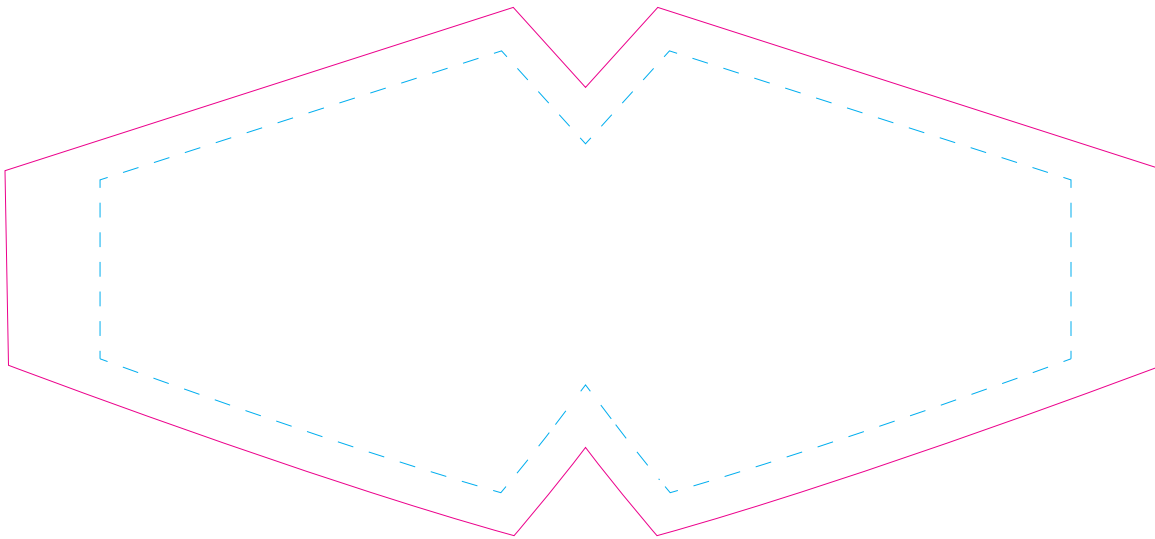

Adult - Left Side

Embroidery
Print Area: 26mmL x 16mmH
Actual print size: xxmmL x xxmmH

LN8894 - Deluxe Face Mask with Backing Card - Custom + Backing Card

These are not medical grade devices - Masks will vary in size design positioning can not be guaranteed.
Border and the elastic of the sublimated mask will be black or White only for orders under 1000 units - colour cannot be altered.

Below showing @ approx 50% of size

Adult
Print Area: 307mmL x 139.7mmH
Actual print size: xxmmL x xxmmH

Print Area: 170mmL x 120mmH
Actual print size: xxmmL x xxmmH

Adult
Print Area: 307mmL x 139.7mmH
Actual print size: xxmmL x xxmmH

Stitching/Seam	
Bleed Line	

Print Area: 170mmL x 120mmH
Actual print size: xxmmL x xxmmH

Max print area for text and copy ————
Finished print area ————
Bleed - - - -