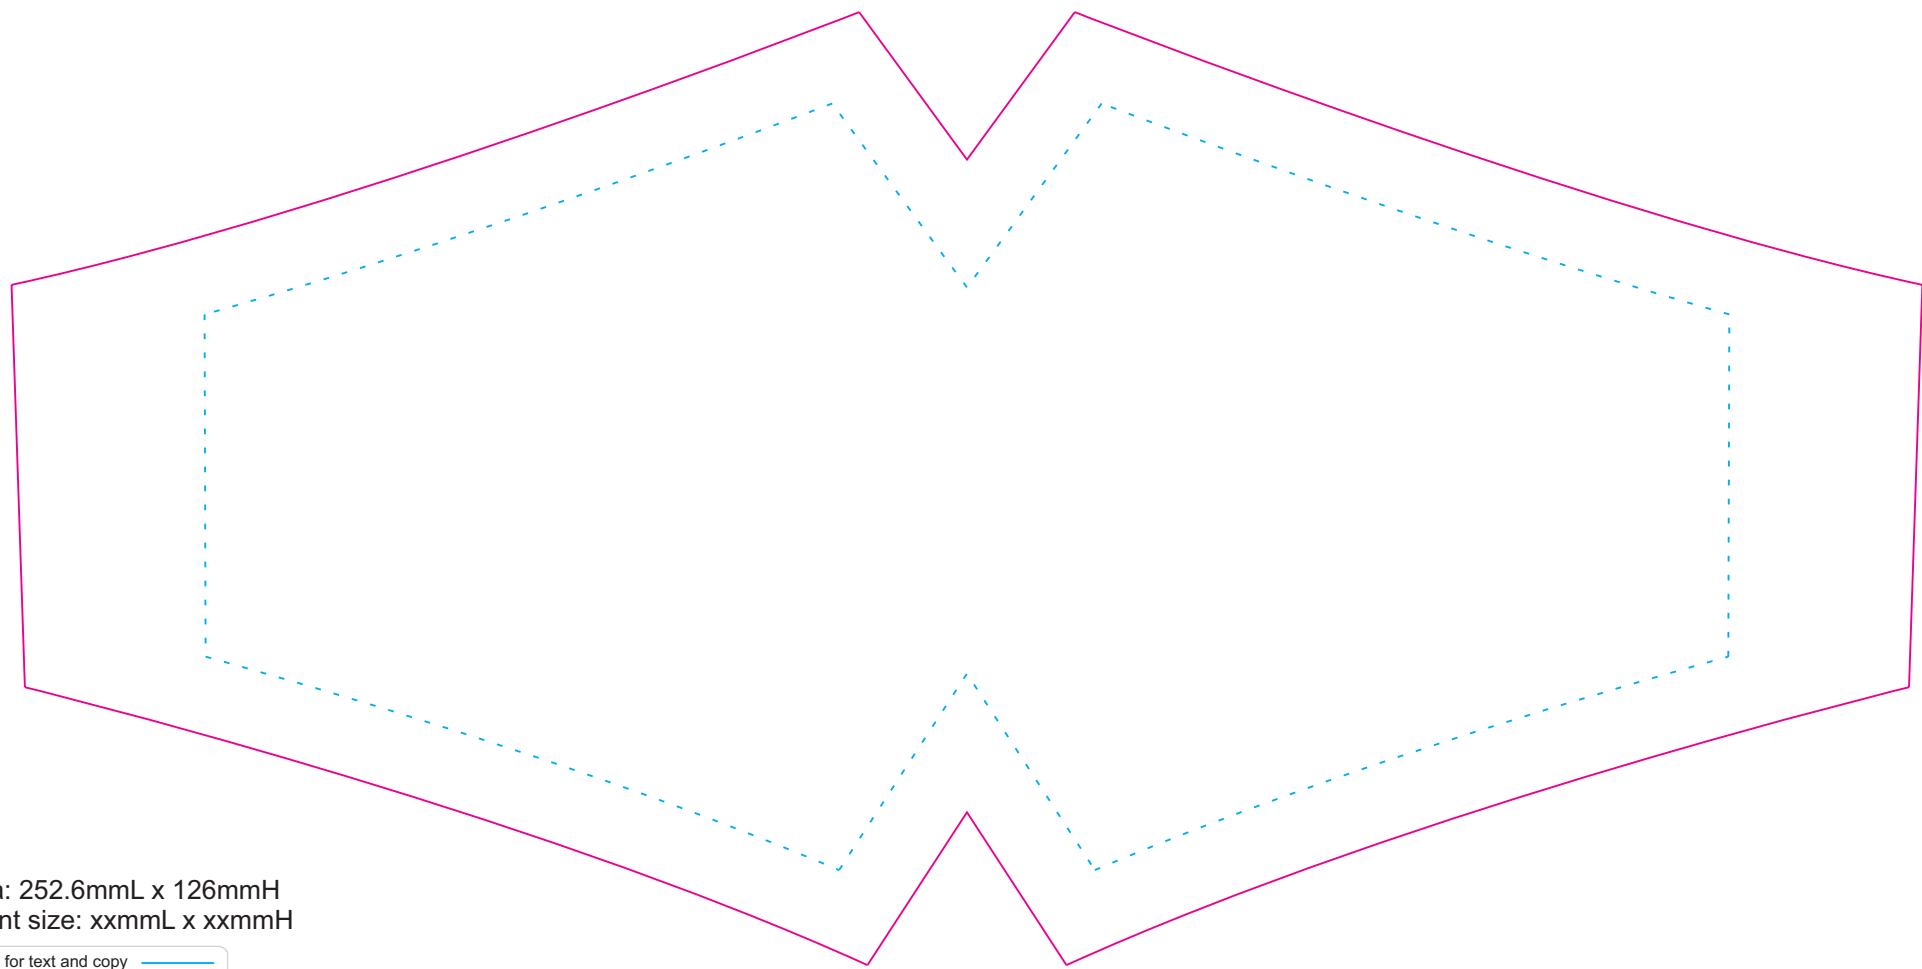

Embroidered Tag

Below showing @ approx 50% of size

Embroidery
Print Area: 26mmL x 16mmH
Actual print size: xxmmL x xxmmH

LN8863 - Deluxe Children's Face Mask - Custom

Sublimation 

These are not medical grade devices - Masks will vary in size design positioning can not be guaranteed.
Border and the elastic of the sublimated mask will be black or White only for orders under 1000 units - colour cannot be altered.

Print Area: 252.6mmL x 126mmH
Actual print size: xxmmL x xxmmH

Max print area for text and copy 
Finished print area/Bleed Line 