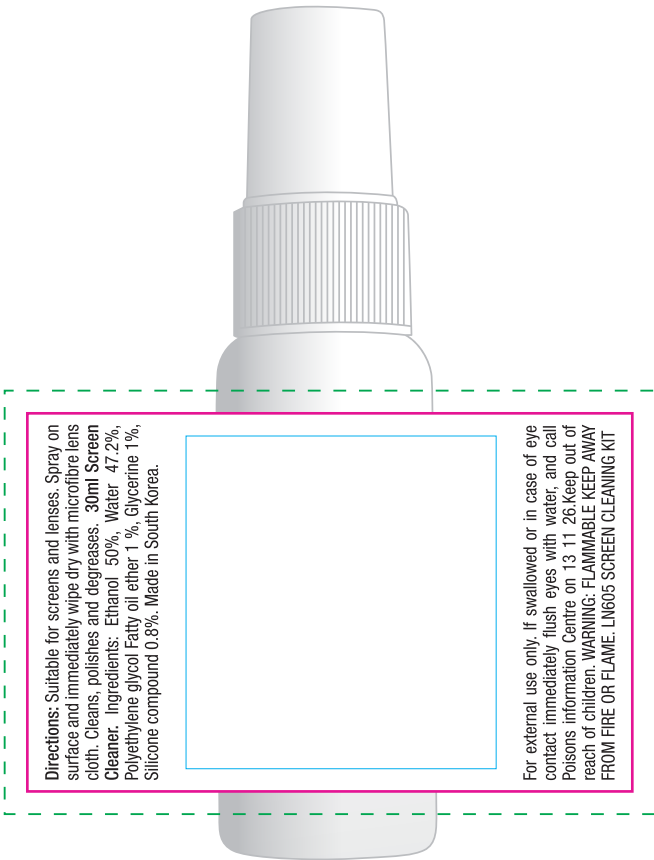

**LN605 - Screen Cleaning Kit**

**Label** 

*This item is hand cut, size variation may occur and is considered acceptable.*

**Sublimation** 

*Below at 50% of actual size.*

*Below at 50% of actual size.*

**Label**  
Print Area: 80mmL x 50mmH  
Actual print size: mmL x mmH

**Sublimation**  
Print Area: 175mmL x 150mmH  
Actual print size: mmL x mmH

Sublimation

*This item is hand cut, size variation may occur and is considered acceptable.*

**Sublimation**

Print Area: 175mmL x 150mmH

Actual print size: mmL x mmH