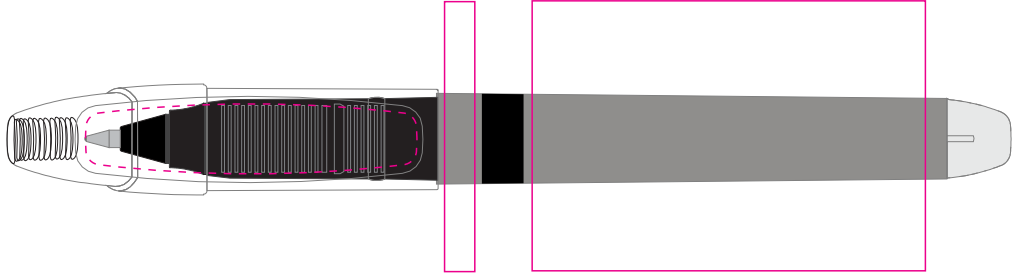

LN34296- Styb K1 Mega Roller - Refill: Blue or Black Tip: Standard 0.7mm or 0.5mm

Roll Print  PMS XXXc

ROLL PRINT
Above Grip
Print Area: 4mmL x 35.7mmH
Actual print size: xxmmL x xxmmH

ROLL PRINT
Barrel
Print Area: 52mmL x 35.7mmH
Actual print size: xxmmL x xxmmH

Digital 

Pad Print  PMS XXXc

PAD/DIGITAL
Clip - Tapered
Print Area: 43.8mmL x 9.2mmH
Actual print size: xxmmL x xxmmH

Finished print area - Roll Print 
Finished print area - Pad/Digital Print 