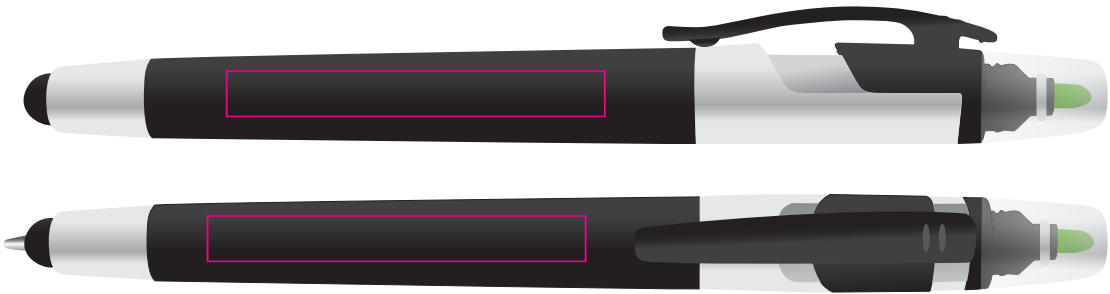

Logo Here

Job # XXXXXX
Cust # XXXX-XC

LN3359 - Trident Pen/Stylus Highlighter Matte Black with Silver accent - Highlighter Yellow, Pink, Green, Orange or Blue

Pad Print  PMS XXXc

Please Specify
 Pens to be supplied in Poly Bags
 Pens to be supplied in bulk

Print Area: 50mmL x 6mmH
Actual print size: xxmmL x xxmmH

Finished print area 