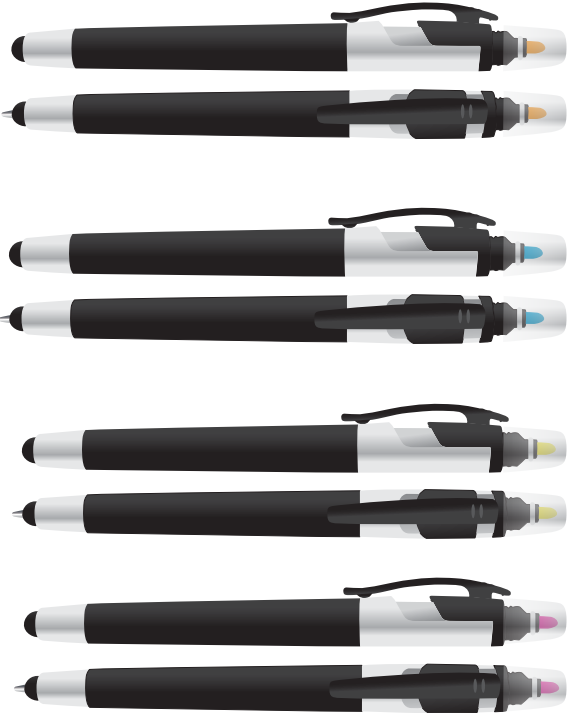

Logo Here

Job # XXXXXX
Cust # XXXX-XC

LN3359 - Trident Pen/Stylus Highlighter Matte Black with Silver accent - Highlighter Yellow, Pink, Green, Orange or Blue

Pad Print  PMS XXXc

Please Specify
 Pens to be supplied in Poly Bags
 Pens to be supplied in bulk