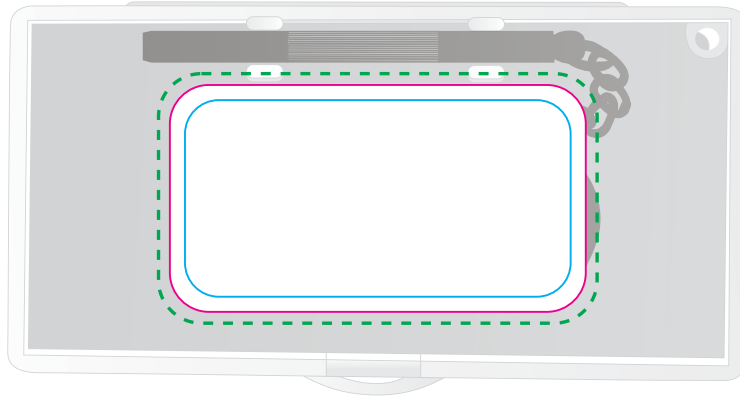

LN0711 - Vista Glasses Service Kit with Microfibre Lens Cloth - Custom

Sublimation **CMYK**

Label **CMYK**

Includes
Screw driver with flat blade & Philips head
Superior Hi Microfibre Lens Cloth - *packed into a clear case*

Label

Includes

Screw driver with flat blade & Philips head
Superior Hi Microfibre Lens Cloth - *packed into a clear case*

Kit

Print Area: 55mmL x 30mmH
Actual print size: xxmmL x xxmmH

Sublimation

Lens Cloth

Print Area: 150mmL x 174mmH
Actual print size: xxmmL x xxmmH