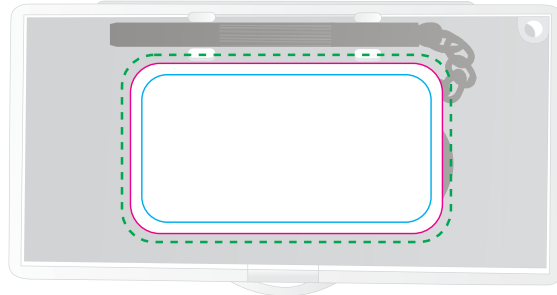

LN0711 - Vista Glasses Service Kit with Microfibre Lens Cloth - Custom

Sublimation **CMYK**

Label **CMYK**

Includes
Screw driver with flat blade & Philips head
Superior Hi Microfibre Lens Cloth - *packed into a clear case*

Label

Includes

Screw driver with flat blade & Philips head
Superior Hi Microfibre Lens Cloth - *packed into a clear case*

Kit

Print Area: 55mmL x 30mmH
Actual print size: xxmmL x xxmmH

Sublimation

Lens Cloth

Print Area: 150mmL x 174mmH
Actual print size: xxmmL x xxmmH