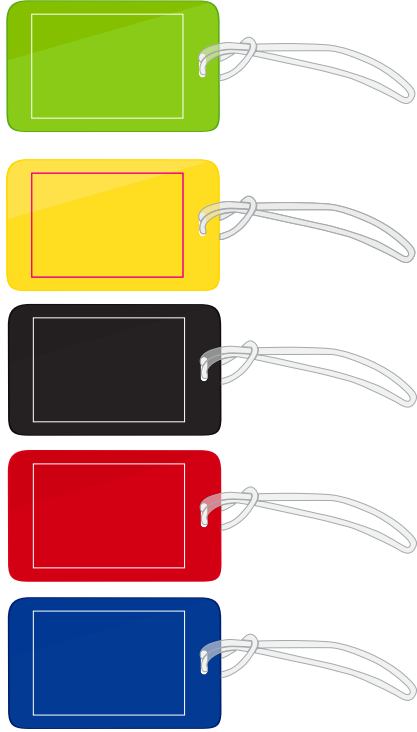

LN0015 - Firenze Luggage Tag - White, Yellow, Red, Green, Blue or Black

Pad Print  PMS XXXc

Deboss W/Infill  PMS XXXc

Pad/Deboss
Print Area: 80mmL x 55mmH
Actual print size: xmmL x xmmH

Finished print area 