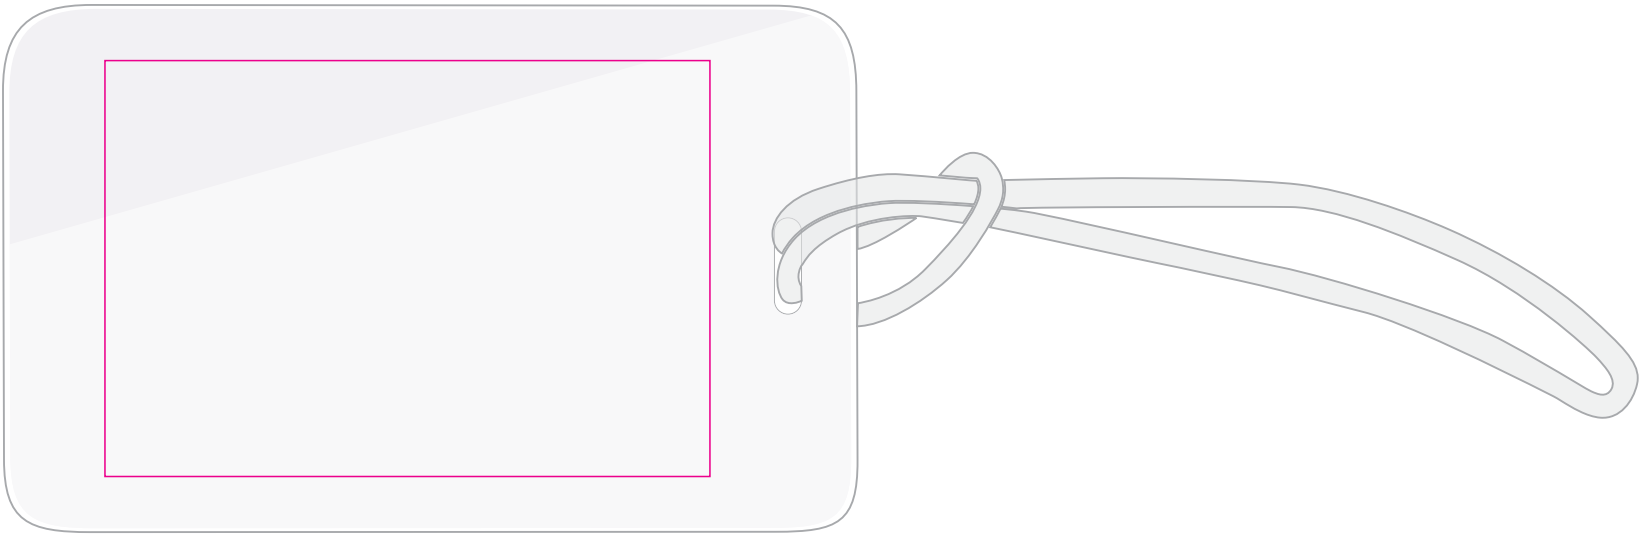

LN0015 - Firenze Luggage Tag - White, Yellow, Red, Green, Blue or Black

Pad Print  PMS XXXc

Deboss W/Infill  PMS XXXc

Pad/Deboss
Print Area: 80mmL x 55mmH
Actual print size: xmmL x xmmH

Finished print area 