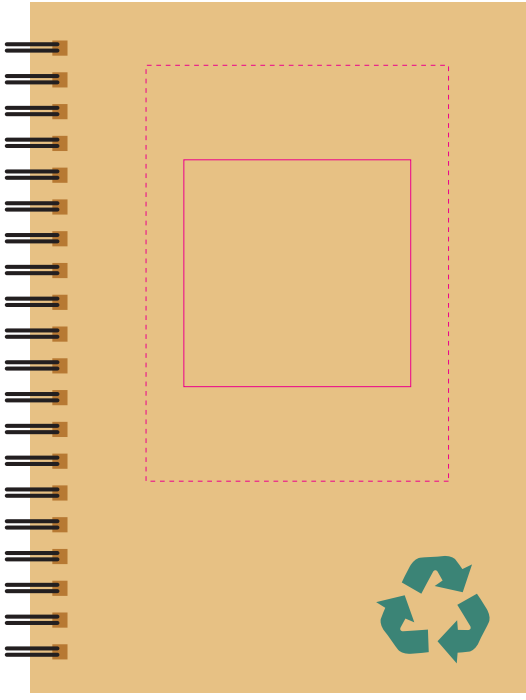

LL9753 - Stone Paper Notebook - Natural/Green

Showing at approx 50% of size

Showing at approx 50% of size

Label
Print Area: 45mm Diameter
Actual print size: xxmmL x xxmmH

Print Area: 50mmL x 50mmH
Actual print size: xxmmL x xxmmH

Print Area: 70mmL x 40mmH
Actual print size: xxmmL x xxmmH

Pad
Print Area: 60mmL x 60mmH
Actual print size: xxmmL x xxmmH

Screen
Print Area: 80mmL x 110mmH
Actual print size: xxmmL x xxmmH

CMYK Label 

Label

Print Area: 45mm Diameter
Actual print size: xxmmL x xxmmH

Print Area: 50mmL x 50mmH
Actual print size: xxmmL x xxmmH

Print Area: 70mmL x 40mmH
Actual print size: xxmmL x xxmmH

Max print area for copy & text 
Finished print area 
Label Bleed 

Pad Print  PMS
XXXc
Screen Print  PMS
XXXc

Pad

Print Area: 60mmL x 60mmH
Actual print size: xxmmL x xxmmH

Screen

Print Area: 80mmL x 110mmH
Actual print size: xxmmL x xxmmH

Finished print area - Pad Print 
Finished print area - Screen Print 