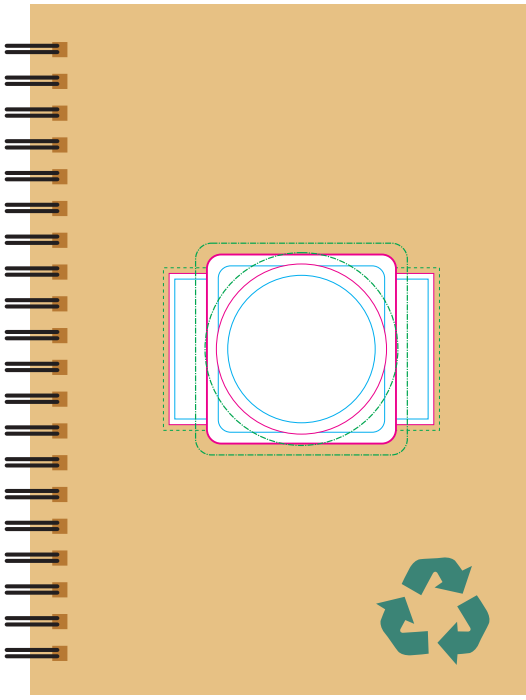

LL9753 - Stone Paper Notebook - Natural/Green

Showing at approx 50% of size

Showing at approx 50% of size

Label
Print Area: 45mm Diameter
Actual print size: xxmmL x xxmmH

Print Area: 50mmL x 50mmH
Actual print size: xxmmL x xxmmH

Print Area: 70mmL x 40mmH
Actual print size: xxmmL x xxmmH

Pad
Print Area: 60mmL x 60mmH
Actual print size: xxmmL x xxmmH

Screen
Print Area: 80mmL x 110mmH
Actual print size: xxmmL x xxmmH

CMYK Label 

Label

Print Area: 45mm Diameter
Actual print size: xxmmL x xxmmH

Print Area: 50mmL x 50mmH
Actual print size: xxmmL x xxmmH

Print Area: 70mmL x 40mmH
Actual print size: xxmmL x xxmmH

Max print area for copy & text 
Finished print area 
Label Bleed 

Pad Print  PMS
XXXc
Screen Print  PMS
XXXc

Pad

Print Area: 60mmL x 60mmH
Actual print size: xxmmL x xxmmH

Screen

Print Area: 80mmL x 110mmH
Actual print size: xxmmL x xxmmH

Finished print area - Pad Print 
Finished print area - Screen Print 