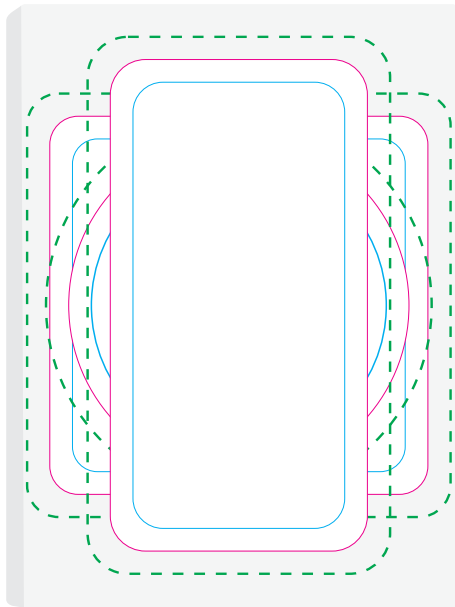

LL9751 - Windsor Sticky Notes - White

Label 

Print Area: 34mmL x 65mmH or 50mmL x 50mmH  
Actual print size: xxmmL x xxmmH

Print Area: 45mm Diameter  
Actual print size: xxmmL x xxmmH

Max print area for copy & text   
Finished print area   
Bleed line 