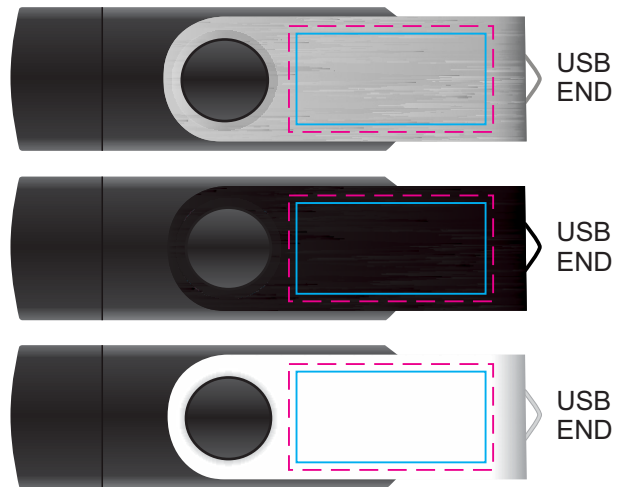

LL9607 - Swivel Flash Drive Dual 8GB - Black, Silver or White

Digital

Laser Engraved - White Oxidisation

Print Area: 27mmL x 14mmH
Actual print size: xxmmL x xxmmH

Max area for text and copy - Digital —
Finished print area - Digital/Laser - - -