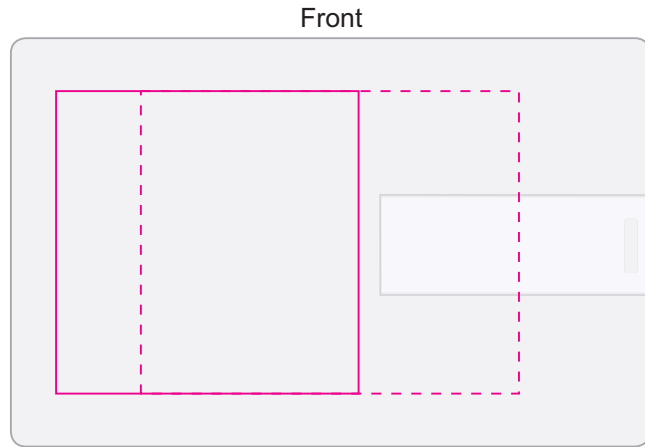

LL9605 - Credit Card Flash Drive - White

Pad Print  PMS XXXc

FRONT/BACK
Beside USB Lid
Print Area: 40mmL x 40mmH
Actual print size: xxmmL x xxmmH

Over USB Lid
Print Area: 40mmL x 40mmH
Actual print size: xxmmL x xxmmH

Finished print area - *Beside* 
Finished print area - *Over USB* 

Digital 

Print Area: 85mmL x 54mmH
Actual print size: xxmmL x xxmmH

Max print area for copy & text 
Finished print area 
Bleed line 