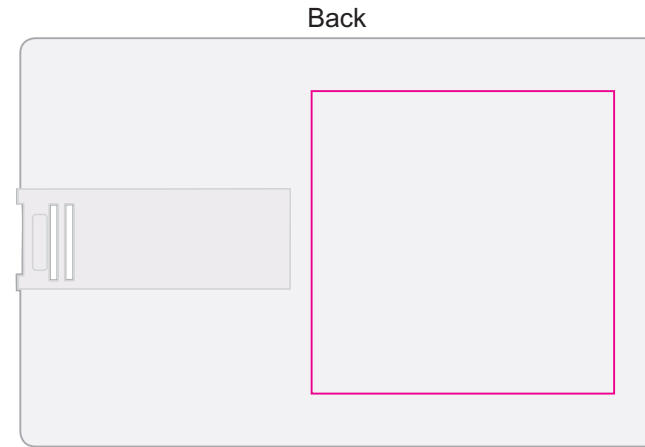

LL9605 - Credit Card Flash Drive - White

Pad Print  PMS XXXc

FRONT/BACK
Beside USB Lid
Print Area: 40mmL x 40mmH
Actual print size: xxmmL x xxmmH

Over USB Lid
Print Area: 40mmL x 40mmH
Actual print size: xxmmL x xxmmH

Finished print area - *Beside* 
Finished print area - *Over USB* 

Digital 

Print Area: 85mmL x 54mmH
Actual print size: xxmmL x xxmmH

Max print area for copy & text 
Finished print area 
Bleed line 