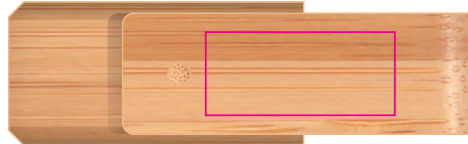

Logo Here

Job # XXXXXX
Cust # XXXX-XC

LL9602 - Bamboo USB Flash Drive - Natural

Pad Print  PMS XXXc

Laser Engrave 

IMPORTANT

As bamboo is a natural material with irregular grain patterns & colour, variances will occur when laser engraving.

Print Area: 25mmL x 11mmH
Actual print size: xxmmL x xxmmH

CMYK Direct Digital 

Print Area: 35mmL x 11mmH
Actual print size: xxmmL x xxmmH

Finished print area 

Card

Print Area: 148.5mmL x 105mmH/100mmL x 75mmH