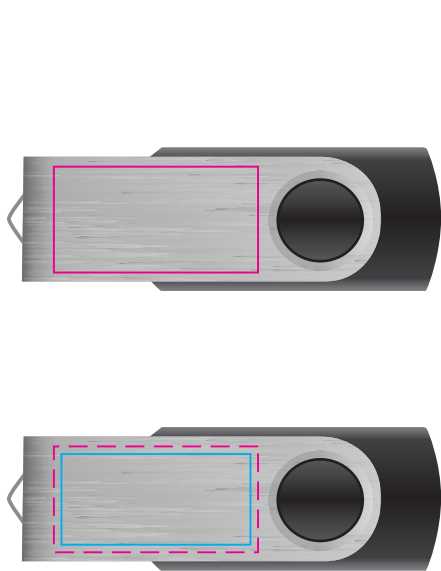

Logo Here

Job # XXXXXX
Cust # XXXX-XC

LL9600 - Swivel Flash Drive - Black Body with Coloured Swivel - White, Orange, Red, Purple, Green, Light Blue, Dark Blue, Black, Silver

Laser Engraved - White Oxidisation

Digital 

Laser
Print Area: 27mmL x 14mmH
Actual print size: xxmmL x xxmmH

Digital
Print Area: 27mmL x 14mmH
Actual print size: xxmmL x xxmmH

Finished print area - Laser ———
Max area for text and copy - Digital ———
Finished print area - Digital - - - - -

Digital

Card

Print Area: 148.5mmL x 105mmH/100mmL x 75mmH

Actual print size: xxmmL x xxmmH

Max print area for copy & text
Finished print area
Bleed line