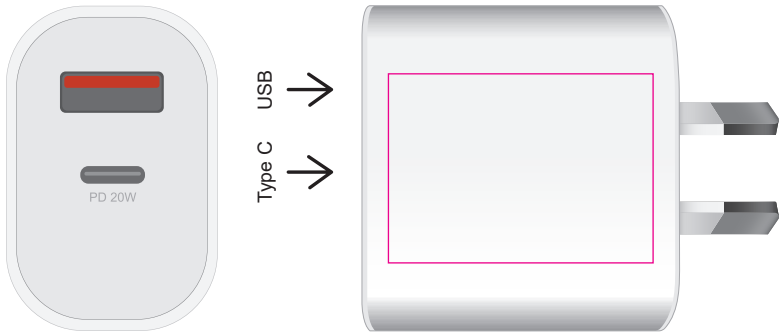

LL9503 - Paramount Wall Charger - White

Pad Print  PMS XXXc

CMYK Direct Digital 

Pad/Digital
Print Area: 30mmL x 25mmH
Actual print size: xxmmL x xxmmH

Finished print area - Pad/Digital Print 