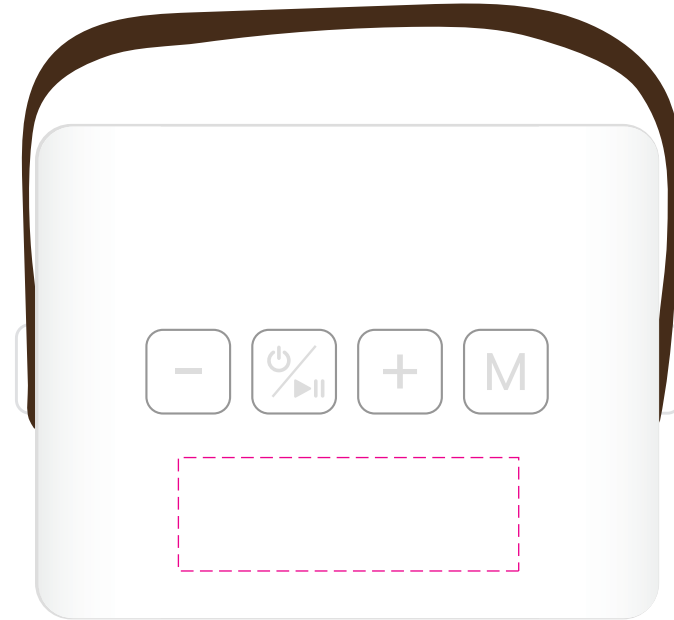

Logo Here

Job # XXXXXX
Cust # XXXX-XC

LL9471 - Boombox Mini Speaker - White

CMYK Direct Digital 

Please Note: Holes in the grill may affect the design, making text or certain details difficult to read.

Pad Print  PMS XXXc

Pad Print

Print area: 45mmL x 15mmH (**Top of Speaker**)

Actual print size: xxmmL x xxmmH

Digital

Print area: 55mmL x 45mmH (**Grill**)

Actual print size: xxmmL x xxmmH

Finished print area - Digital
Finished print area - Pad