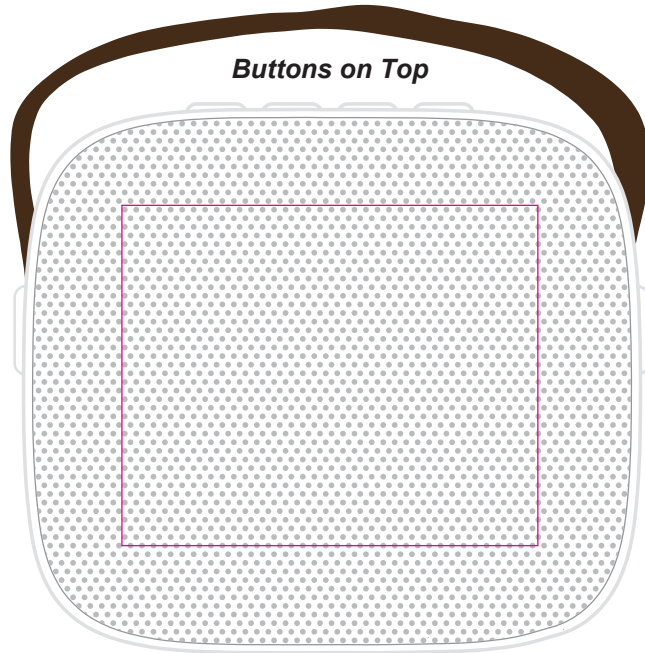

LL9471 - Boombox Mini Speaker - White

CMYK Direct Digital 

Pad Print  PMS XXXc

Please Note: Holes in the grill may affect the design, making text or certain details difficult to read.

Buttons on Top

Grill

Top of Speaker

Pad Print

Print area: 45mmL x 15mmH (**Top of Speaker**)

Actual print size: xxmmL x xxmmH

Digital

Print area: 55mmL x 45mmH (**Grill**)

Actual print size: xxmmL x xxmmH

Finished print area - Digital 
Finished print area - Pad 