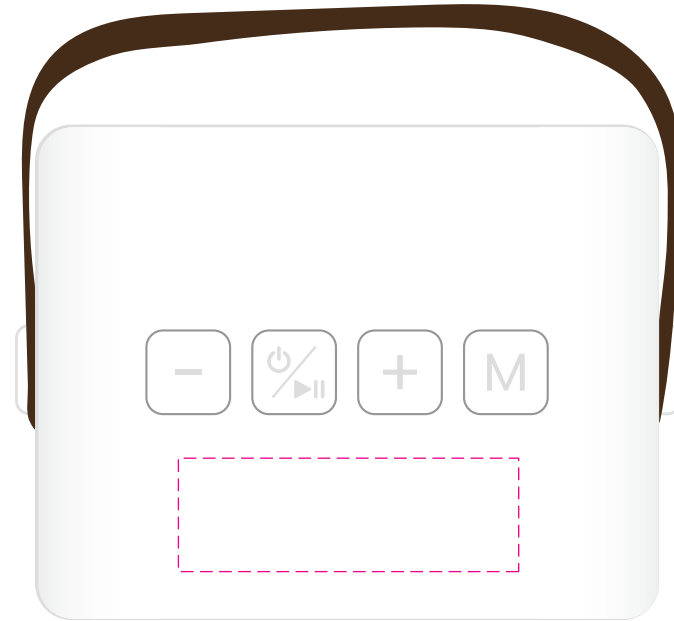

LL9471 - Boombox Mini Speaker - White

CMYK Direct Digital 

Pad Print  PMS XXXc

Please Note: Holes in the grill may affect the design, making text or certain details difficult to read.

Buttons on Top

Grill

Top of Speaker

Pad Print

Print area: 45mmL x 15mmH (**Top of Speaker**)

Actual print size: xxmmL x xxmmH

Digital

Print area: 55mmL x 45mmH (**Grill**)

Actual print size: xxmmL x xxmmH

Finished print area - Digital 
Finished print area - Pad 