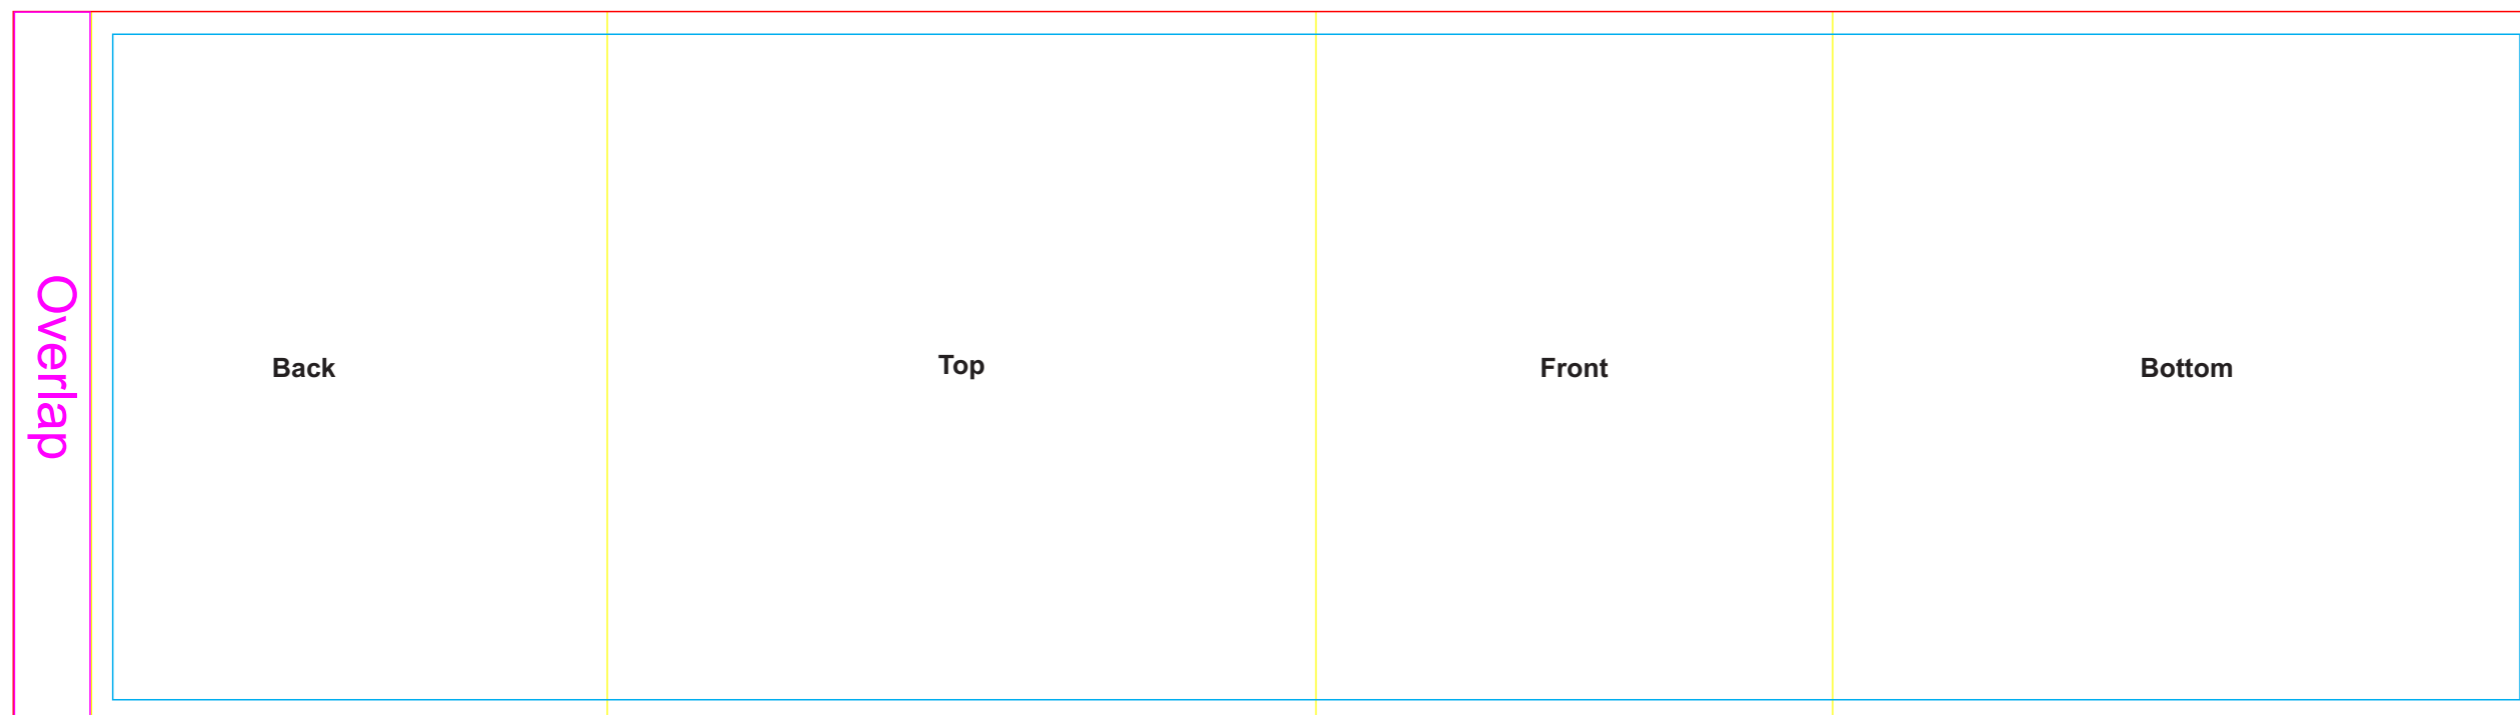

Print Area: 60mm Diameter  
Actual print size: xxmmL x xxmmH

Finished print area - *Digital*   
Finished print area - *Pad* 

Max print area for copy & text   
Finished print area   
Bleed line 

Logo Here

**Pad**  
Print Area: 50mmL x 50mmH  
Actual print size: xxmmL x xxmmH

Finished print area - *Digital*   
Finished print area - *Pad* 

**Sleeve**  
Print Area: 94mmL x 334.4mmH  
Actual print size: xxmmL x xxmmH

Max print area for copy & text   
Finished print area   
Folds 

**Sleeve**

Print Area: 94mmL x 334.4mmH

Actual print size: xxmmL x xxmmH

Max print area for copy & text

Finished print area

Folds