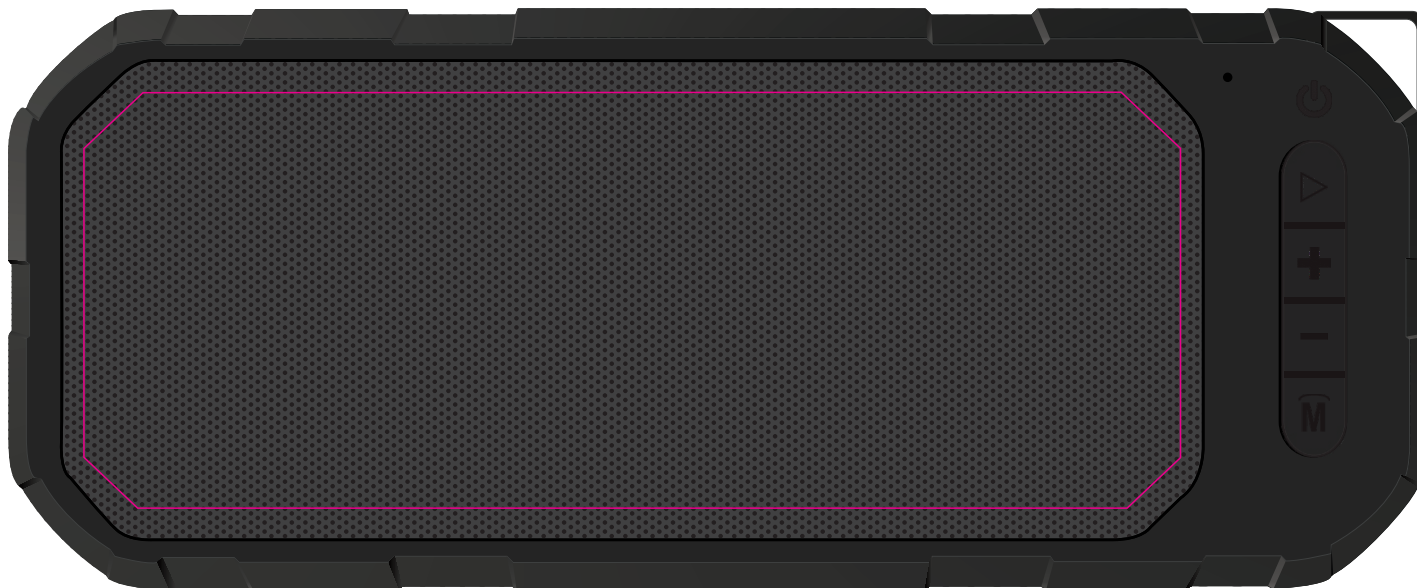

Logo Here

Job # XXXXXX  
Cust # XXXX-XC

**LL9456 - Havoc Water Resistant Speaker - Black**

CMYK Direct Digital

Holes in grill will overpower the design and make text/some details hard to read

Print Area: 145mmL x 55mmH  
Actual print size: xxmmL x xxmmH  
**14pt text required as a minimum**

Finished print area

Logo Here

Job # XXXXXX  
Cust # XXXX-XC

**LL9456 - Havoc Water Resistant Speaker with Label - Black**

CMYK Direct Digital 

CMYK Label 

Holes in grill will overpower the design and make text/some details hard to read

**Digital**  
Print Area: 145mmL x 55mmH  
Actual print size: xxmmL x xxmmH  
**14pt text required as a minimum**

**Label**  
Print Area: 70mmL x 40mmH  
Actual print size: xxmmL x xxmmH

Max print area for copy & text   
Finished print area - Digital/Label   
Bleed line 

Logo Here

Job # XXXXXX  
Cust # XXXX-XC

**LL9456 - Havoc Water Resistant Speaker with Sleeve - Black + Sleeve**

Holes in grill will overpower the design and make text/some details hard to read

Print Area: 145mmL x 55mmH  
Actual print size: xxmmL x xxmmH  
**14pt text required as a minimum**