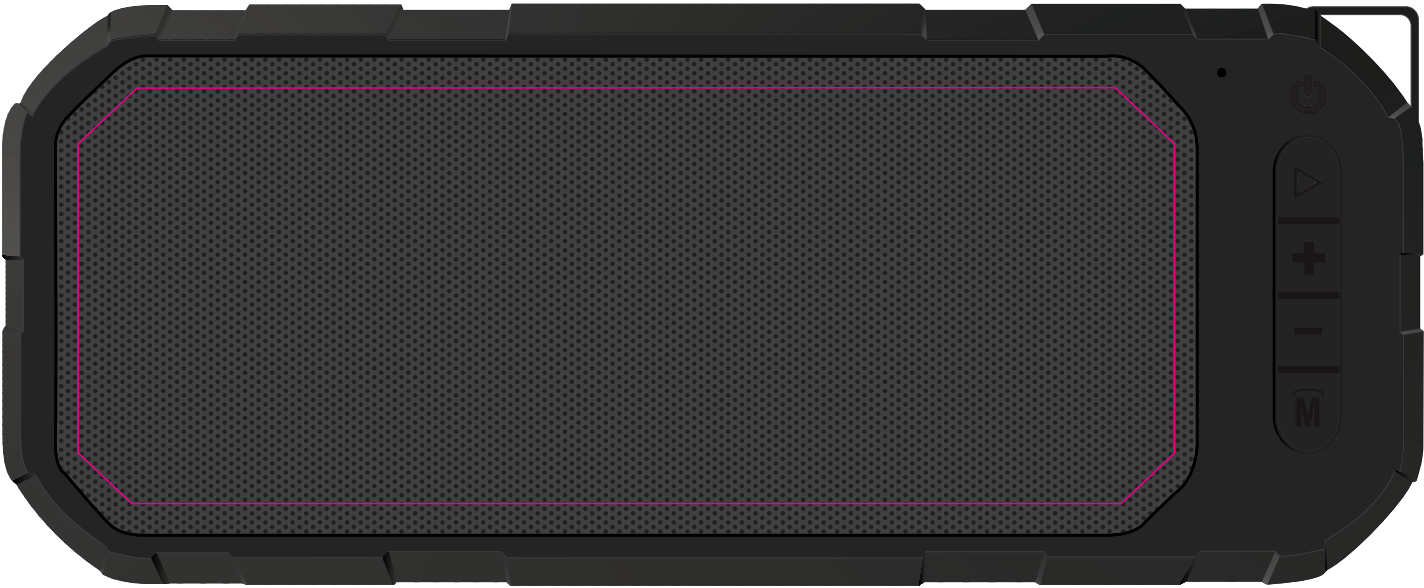

Logo Here

Job # XXXXXX  
Cust # XXXX-XC

**LL9456 - Havoc Water Resistant Speaker - Black**

CMYK Direct Digital

Holes in grill will overpower the design and make text/some details hard to read

Print Area: 145mmL x 55mmH  
Actual print size: xxmmL x xxmmH  
**14pt text required as a minimum**

Finished print area

Logo Here

Job # XXXXXX  
Cust # XXXX-XC

**LL9456 - Havoc Water Resistant Speaker with Label - Black**

CMYK Direct Digital 

CMYK Label 

Holes in grill will overpower the design and make text/some details hard to read

Logo Here

Job # XXXXXX  
Cust # XXXX-XC

**LL9456 - Havoc Water Resistant Speaker with Sleeve - Black + Sleeve**

Holes in grill will overpower the design and make text/some details hard to read

Print Area: 145mmL x 55mmH  
Actual print size: xxmmL x xxmmH  
**14pt text required as a minimum**