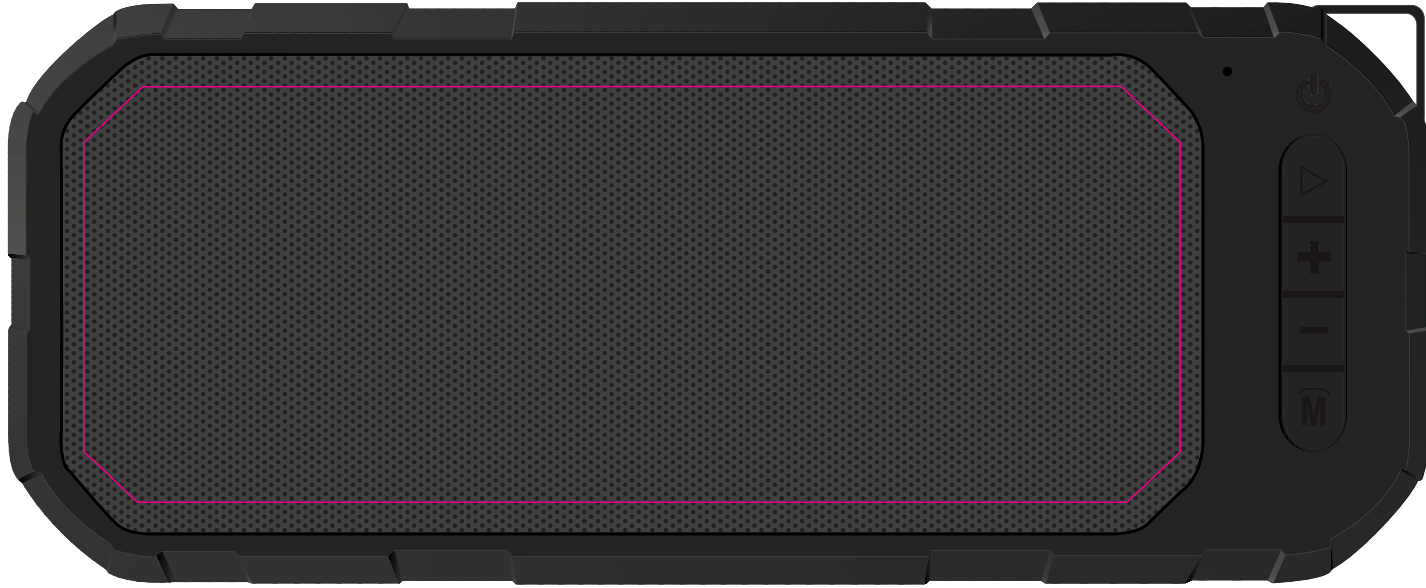

Logo Here

Job # XXXXXX  
Cust # XXXX-XC

**LL9456 - Havoc Water Resistant Speaker - Black**

CMYK Direct Digital

Holes in grill will overpower the design and make text/some details hard to read

Print Area: 145mmL x 55mmH  
Actual print size: xxmmL x xxmmH  
**14pt text required as a minimum**

Finished print area

Logo Here

Job # XXXXXX  
Cust # XXXX-XC

**LL9456 - Havoc Water Resistant Speaker with Label - Black**

CMYK Direct Digital 

CMYK Label 

Holes in grill will overpower the design and make text/some details hard to read

Logo Here

Job # XXXXXX  
Cust # XXXX-XC

**LL9456 - Havoc Water Resistant Speaker with Sleeve - Black + Sleeve**

Holes in grill will overpower the design and make text/some details hard to read

Print Area: 145mmL x 55mmH  
Actual print size: xxmmL x xxmmH  
**14pt text required as a minimum**