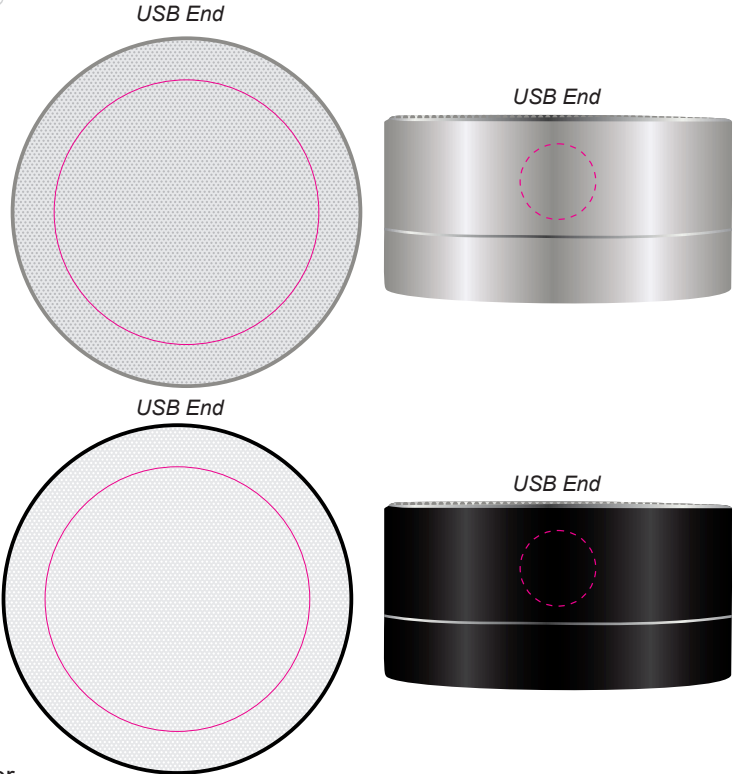

Finished print area - Digital   
Finished print area - Laser 

**Natural gift box with Label**

**Label**  
Print area: 71mm Diameter  
Actual print size: xxmmL x xxmmH

Max print area for copy & text   
Finished print area   
Bleed line 

**LL9452 - Tango Bluetooth Speaker with Sleeve - Silver or Black + Sleeve**

- CMYK Direct Digital 
- Laser Engrave 
- CMYK Sleeve 

Showing at approx 50% of actual size

**Sleeve**  
Print area: 94mmL x 335mmH  
Actual print size: xxmmL x xxmmH