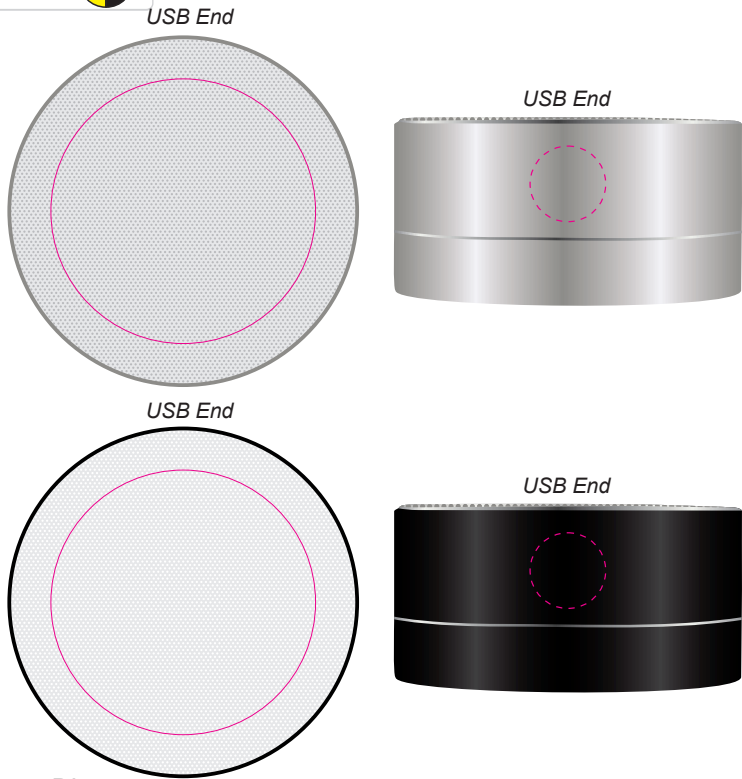

USB End

USB End

**Digital**  
Print area: 70mm Diameter  
Actual print size: xxmmL x xxmmH  
**14 pts size for text on grill**  
**Laser - Min Thickness required is 0.7mm**  
Print area: 20mm Diameter  
Actual print size: xxmmL x xxmmH

Finished print area - Digital   
Finished print area - Laser 

**Below at approx 30% of actual size**

**LL9452 - Tango Bluetooth Speaker with Label - Silver or Black**

CMYK Direct Digital 

Laser Engrave 

CMYK Label 

Holes in grill will overpower the design and make text/some details hard to read

Showing at approx 50% of actual size

**Digital**  
Print area: 70mm Diameter  
Actual print size: xxmmL x xxmmH  
**Laser - Min Thickness required is 0.7mm**  
Print area: 20mm Diameter  
Actual print size: xxmmL x xxmmH

Finished print area - Digital   
Finished print area - Laser 

**Natural gift box with Label**

**Label**  
Print area: 71mm Diameter  
Actual print size: xxmmL x xxmmH

Max print area for copy & text   
Finished print area   
Bleed line 