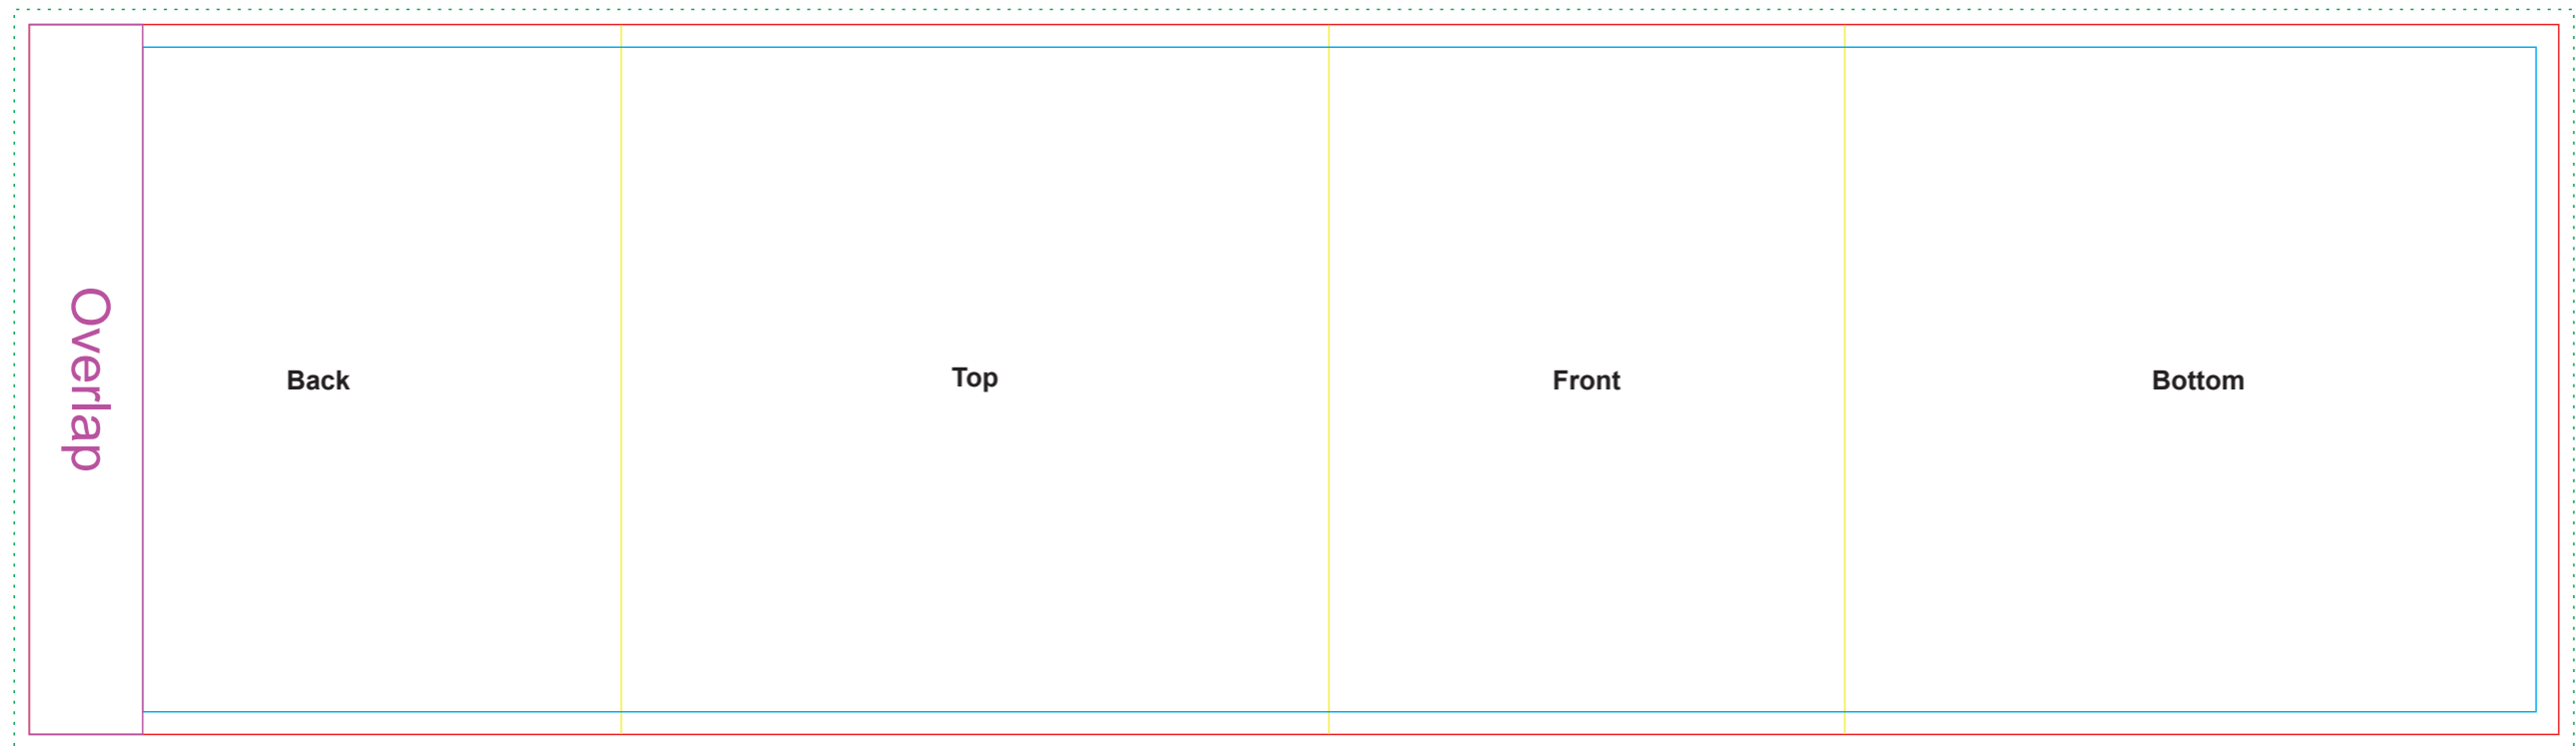

CMYK Sleeve

Sleeve

Print area: 94mmL x 335mmH

Actual print size: xxmmL x xxmmH

Finished print area - <i>Actual Size</i>	
Finished print area - <i>Text & Copy</i>	
Fold Lines	
Bleed Requirement