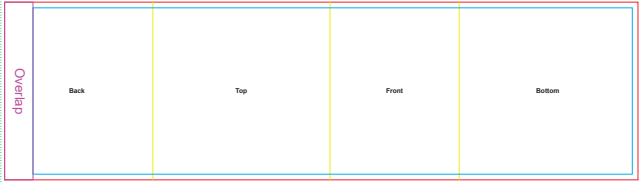

Holes in grill will overpower the design and make text/some details hard to read

Showing at approx 50% of actual size

**Digital**  
Print area: 70mm Diameter  
Actual print size: xxmmL x xxmmH  
**Laser - Min Thickness required is 0.7mm**  
Print area: 20mm Diameter  
Actual print size: xxmmL x xxmmH

Finished print area - Digital   
Finished print area - Laser 

**Natural gift box with Label**

**Label**  
Print area: 71mm Diameter  
Actual print size: xxmmL x xxmmH

Max print area for copy & text   
Finished print area   
Bleed line 

**LL9452 - Tango Bluetooth Speaker with Sleeve - Silver or Black + Sleeve**

- CMYK Direct Digital 
- Laser Engrave 
- CMYK Sleeve 

Showing at approx 50% of actual size

**Sleeve**  
Print area: 94mmL x 335mmH  
Actual print size: xxmmL x xxmmH