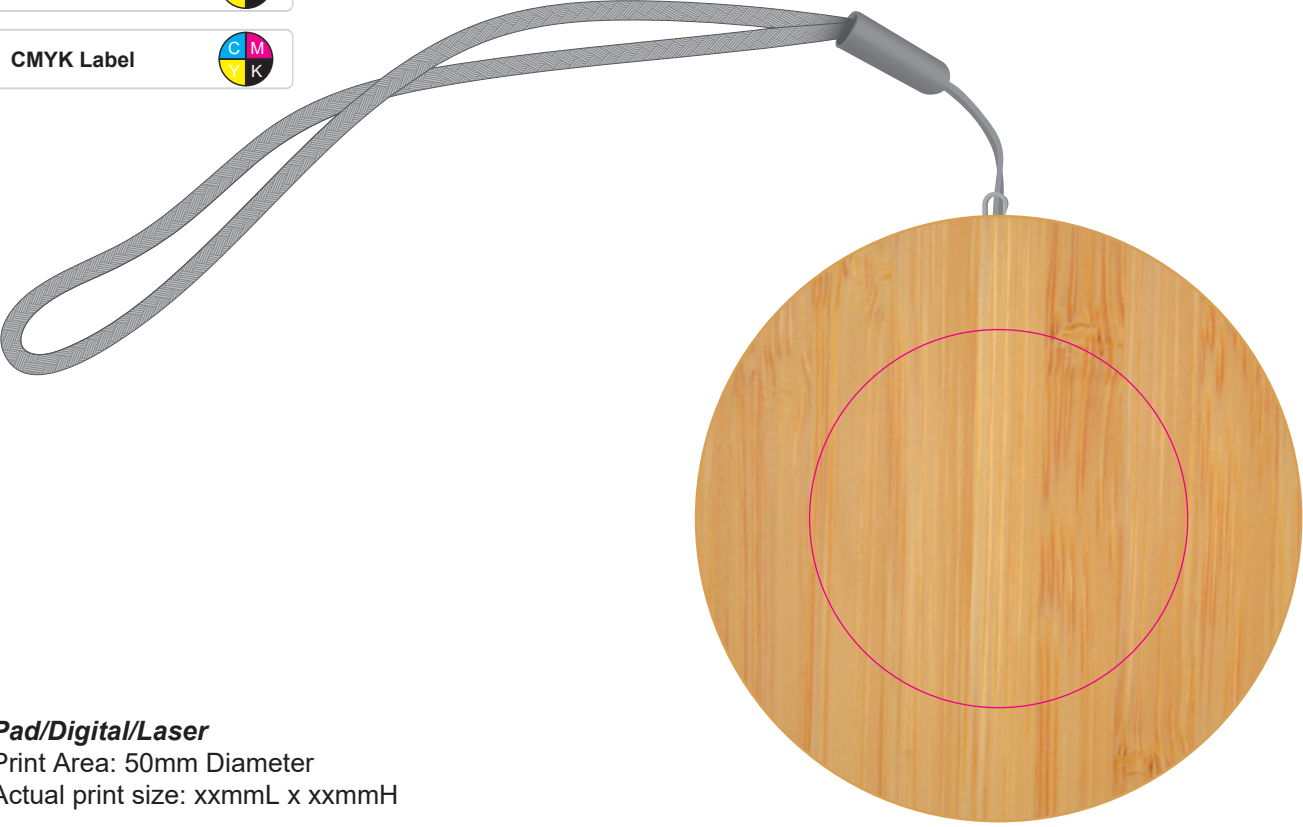

Logo Here

Job # XXXXXX  
Cust # XXXX-XC

**LL9441 - Reveal Cable Set - Bamboo w/ Grey Strap**

- Pad Print  PMS XXXc
- Laser Engrave
- CMYK Direct Digital
- CMYK Label

*Please note: As bamboo is a natural material with irregular grain patterns & colour, variances will occur when laser engraving.*

**Pad/Digital/Laser**  
Print Area: 50mm Diameter  
Actual print size: xxmmL x xxmmH

**Label**  
Print Area: 50mmL x 50mmH/45mm Diameter  
Actual print size: xxmmL x xxmmH