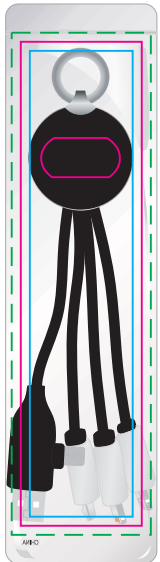

LL9434 - Kinetic Round Glow Cable + PVC Pouch - Black

Laser Engrave 

Orientation of cables can change from one item to the next

Screen Print  PMS XXXc

Item at 40%
Inserted into Pouch

Laser Engrave
Print Area: 26mmL x 13mmH
Actual print size: xxmmL x xxmmH

Screen Print
Print Area: 30mmL x 120mmH
Actual print size: xxmmL x xxmmH

Finished print area - Laser Engrave 
Finished print area - Screen Print 

LL9434 - Kinetic Round Glow Cable + PVC Pouch + Backing Card - Black

Laser Engrave 

Orientation of cables can change from one item to the next

CMYK Direct Digital 

Item at 40%
Inserted into Pouch

Laser Engrave
Print Area: 26mmL x 13mmH
Actual print size: xxmmL x xxmmH

Digital Backing Card
Print Area: 40mmL x 160mmH
Actual print size: xxmmL x xxmmH

Max print area for copy & text 
Finished print area - Label/Laser 
Bleed line 