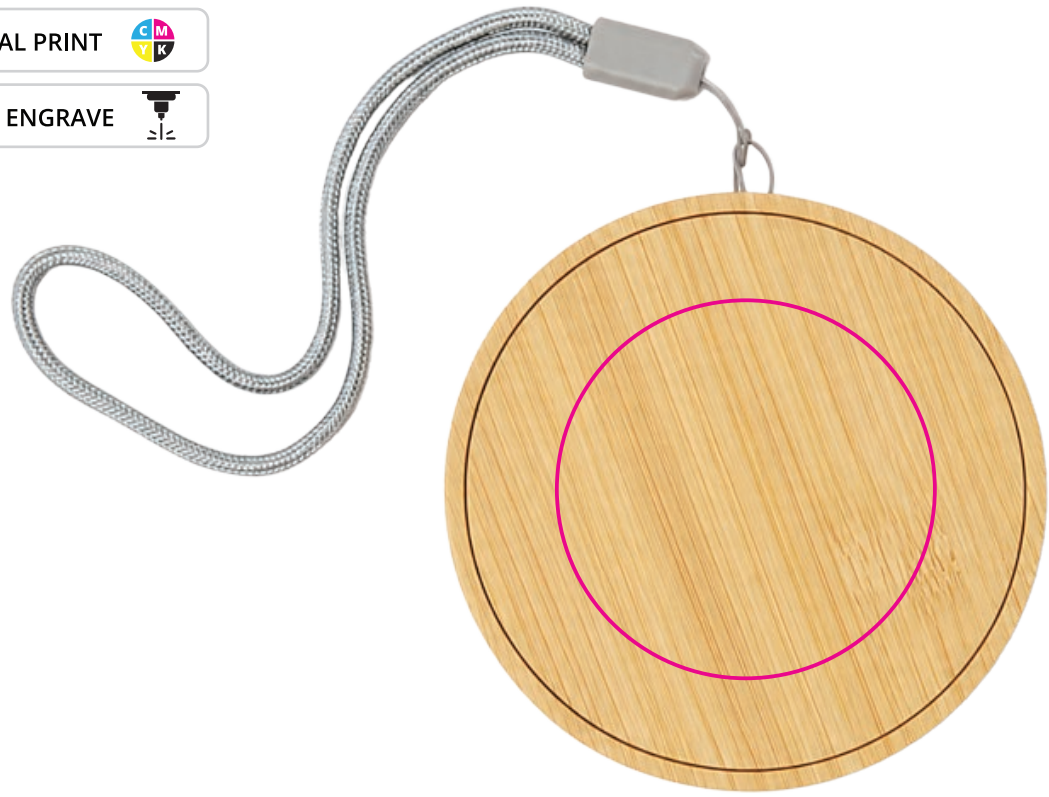

# LL9428 Reveal Circle Wireless Charger Set

**QUANTITY:**

QTY:      Colour: Bamboo

**ADVISORY**

As bamboo is a natural material with irregular grain patterns and colour, variances will occur when laser engraving.

**Below is the actual size**

- PAD PRINT  PMS XXXc
- DIGITAL PRINT 
- LASER ENGRAVE 

← **USB Type C on this side**

USB Type C on this side

**DECORATION SIZE**  
PAD PRINT/LASER ENGRAVE  
Print Area: 50mm Diameter  
Actual print size:

Finished print area - Pad Print/Laser 