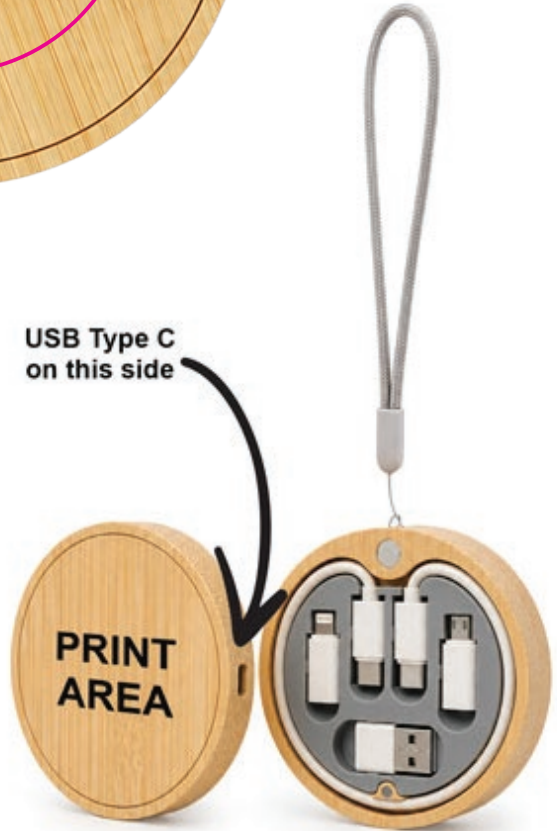

# LL9428 Reveal Circle Wireless Charger Set

**QUANTITY:**

QTY:      Colour: Bamboo

**ADVISORY**

As bamboo is a natural material with irregular grain patterns and colour, variances will occur when laser engraving.

**Below is the actual size**

- PAD PRINT  PMS XXXc
- DIGITAL PRINT 
- LASER ENGRAVE 

← **USB Type C on this side**

USB Type C on this side

**DECORATION SIZE**  
PAD PRINT/LASER ENGRAVE  
Print Area: 50mm Diameter  
Actual print size: