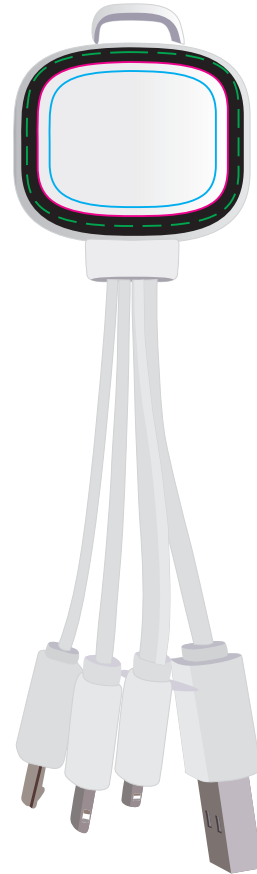

Logo Here

Job # XXXXXX  
Cust # XXXX-XC

LL9404 - Family Light Up 3 in 1 Cable - *White/Clear, White/Orange, White/Red, White/Light Green, White/Green, White/Blue, White/Black*

Print Area: 25mmL x 20mmH  
Actual print size: xxmmL x xxmmH

Max print area for copy & text  
Finished print area  
Bleed line

Logo Here

Job # XXXXXX  
Cust # XXXX-XC

LL9404 - Family Light Up 3 in 1 Cable - White/Clear, White/Orange, White/Red, White/Light Green, White/Green, White/Blue, White/Black + LL6673 - Small EVA Zipper Case

Screen Print  PMS XXXc

CMYK Direct Digital 

Print Area: 25mmL x 20mmH  
Actual print size: xxmmL x xxmmH

Max print area for copy & text   
Finished print area   
Bleed line 

**Screen/Digital**  
Print Area: 60mmL x 35mmH  
Actual print size: xxmmL x xxmmH