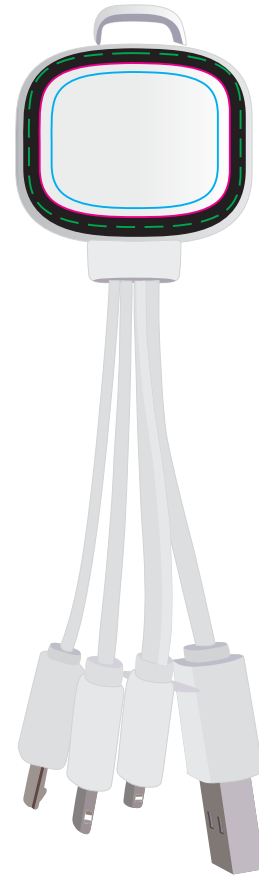

Logo Here

Job # XXXXXX
Cust # XXXX-XC

LL9404 - Family Light Up 3 in 1 Cable - White/Black, White/Blue, White/Clear, White/Green, White/Light Green, White/Orange, White/Pink or White/Red

Print Area: 25mmL x 20mmH
Actual print size: xxmmL x xxmmH

Logo Here

Job # XXXXXX
Cust # XXXX-XC

LL9404 - Family Light Up 3 in 1 Cable - White/Black, White/Blue, White/Clear, White/Green, White/Light Green, White/Orange, White/Pink or White/Red + LL6673 - Small EVA Zipper Case

Screen Print  PMS XXXc

CMYK Direct Digital 

Screen/Digital
Print Area: 60mmL x 35mmH
Actual print size: xxmmL x xxmmH

Finished print area 