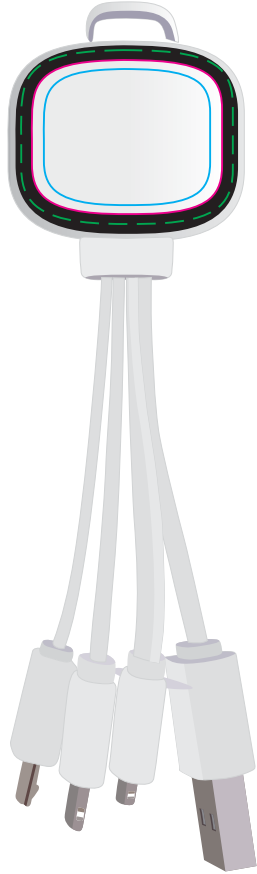

Logo Here

Job # XXXXXX
Cust # XXXX-XC

LL9404 - Family Light Up 3 in 1 Cable - White/Black, White/Blue, White/Clear, White/Green, White/Light Green, White/Orange, White/Pink or White/Red

Print Area: 25mmL x 20mmH
Actual print size: xxmmL x xxmmH

Logo Here

Job # XXXXXX
Cust # XXXX-XC

LL9404 - Family Light Up 3 in 1 Cable - White/Black, White/Blue, White/Clear, White/Green, White/Light Green, White/Orange, White/Pink or White/Red + LL6673 - Small EVA Zipper Case

Screen Print  PMS XXXc

CMYK Direct Digital 

Screen/Digital
Print Area: 60mmL x 35mmH
Actual print size: xxmmL x xxmmH

Finished print area 