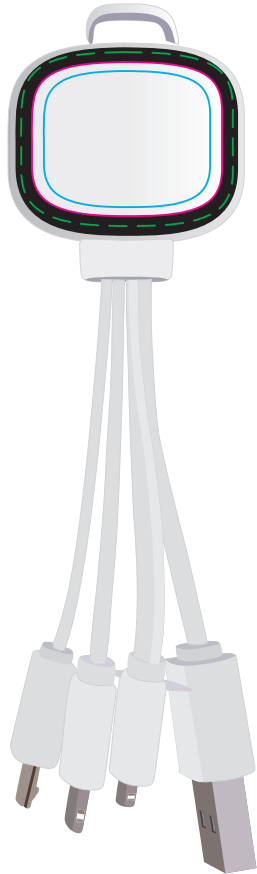

Logo Here

Job # XXXXXX  
Cust # XXXX-XC

LL9404 - Family Light Up 3 in 1 Cable - *White/Clear, White/Orange, White/Red, White/Light Green, White/Green, White/Blue, White/Black*

Print Area: 25mmL x 20mmH  
Actual print size: xxmmL x xxmmH

Max print area for copy & text  
Finished print area  
Bleed line

Logo Here

Job # XXXXXX  
Cust # XXXX-XC

LL9404 - Family Light Up 3 in 1 Cable - White/Clear, White/Orange, White/Red, White/Light Green, White/Green, White/Blue, White/Black + LL6673 - Small EVA Zipper Case

Screen Print  PMS XXXc

CMYK Direct Digital 

Print Area: 25mmL x 20mmH  
Actual print size: xxmmL x xxmmH

Max print area for copy & text   
Finished print area   
Bleed line 

**Screen/Digital**  
Print Area: 60mmL x 35mmH  
Actual print size: xxmmL x xxmmH