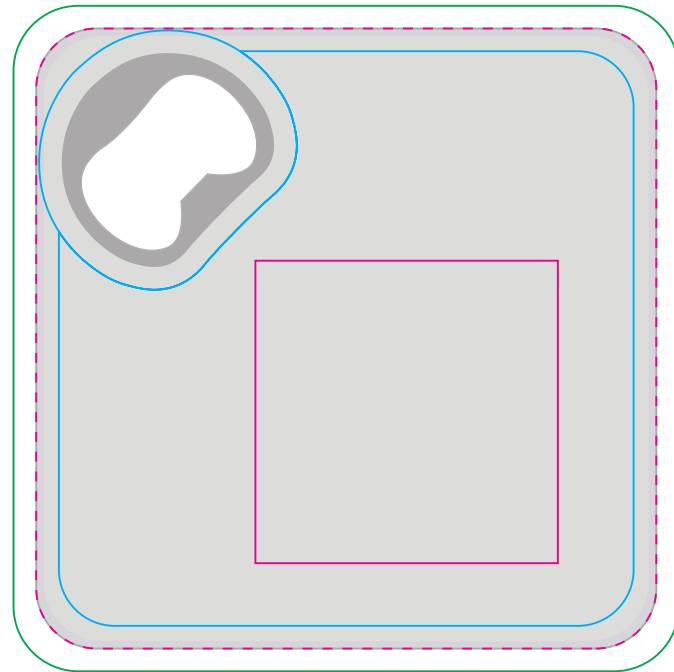

Logo Here

Job # XXXXXX  
Cust # XXXX-XC

**LL9360 - Quench Bottle Opener / Coaster - Black, White**

Pad Print  PMS XXXc

*Over spray will be apparent on the sides when digitally printing full reversal designs*

Digital  

**Pad**  
Print Area: 40mmL x 40mmH  
Actual print size: xxmmL x xxmmH

**Digital**  
Print Area: 82mmL x 82mmH  
Actual print size: xxmmL x xxmmH

Finished print area - Pad —  
Max area for text & copy - Digital —  
Finished print area - Digital - - -  
Finished print area - Digital Bleed —