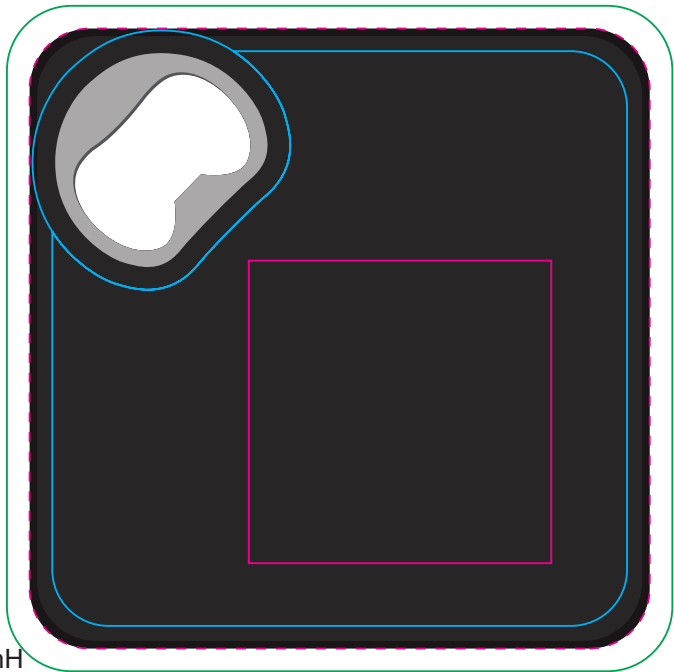

Logo Here

Job # XXXXXX  
Cust # XXXX-XC

**LL9360 - Quench Bottle Opener / Coaster - Black, White**

Pad Print  PMS XXXc

*Over spray will be apparent on the sides when digitally printing full reversal designs*

Digital  

**Pad**  
Print Area: 40mmL x 40mmH  
Actual print size: xxmmL x xxmmH

**Digital**  
Print Area: 82mmL x 82mmH  
Actual print size: xxmmL x xxmmH

Finished print area - Pad —  
Max area for text & copy - Digital —  
Finished print area - Digital - - -  
Finished print area - Digital Bleed —