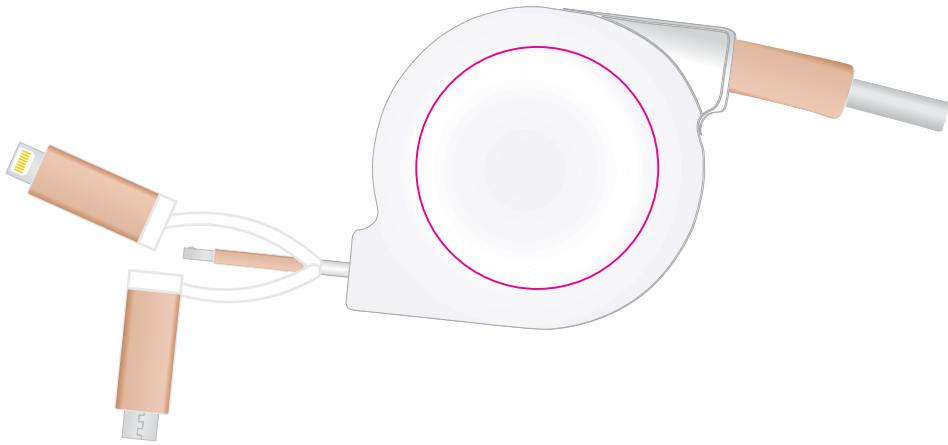

LL9353 - Fury Cable - White

Pad Print  PMS XXXc

One side print only.
Back includes instruction label with epoxy dome

Digital 

Print Area: 32mm Diameter
Actual print size: xxmmL x xxmmH

Finished print area 