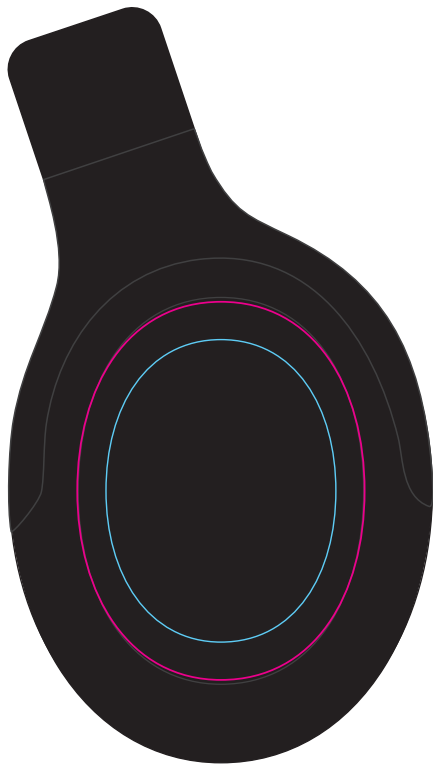

LL9244 - Equinox Anc Headphones In Case - Black

Right Cap

Left Cap

Case  
Not to size

**Digital - (Right/Left Cap)**  
Print Area: 38mmL x 50mmH  
Actual print size: xxmmL x xxmmH

Max print area for copy & text   
Finished print area 

CMYK Direct Digital 

Screen Print  PMS  
XXXc

**Digital**

Print Area: 80mmL x 60mmH  
Actual print size: xxmmL x xxmmH

**Screen Print**

Print Area: 100mmL x 50mmH  
Actual print size: xxmmL x xxmmH

Finished print area - Digital Print   
Finished print area - Screen Print 