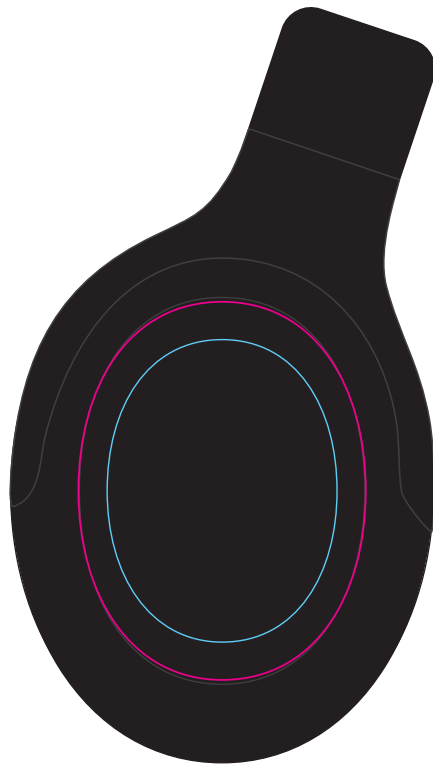

LL9244 - Equinox Anc Headphones In Case - Black

Right Cap

Left Cap

Case  
Not to size

**Digital - (Right/Left Cap)**  
Print Area: 38mmL x 50mmH  
Actual print size: xxmmL x xxmmH

Max print area for copy & text   
Finished print area 

CMYK Direct Digital 

Screen Print  PMS  
XXXc

**Digital**

Print Area: 80mmL x 60mmH  
Actual print size: xxmmL x xxmmH

**Screen Print**

Print Area: 100mmL x 50mmH  
Actual print size: xxmmL x xxmmH

Finished print area - Digital Print   
Finished print area - Screen Print 