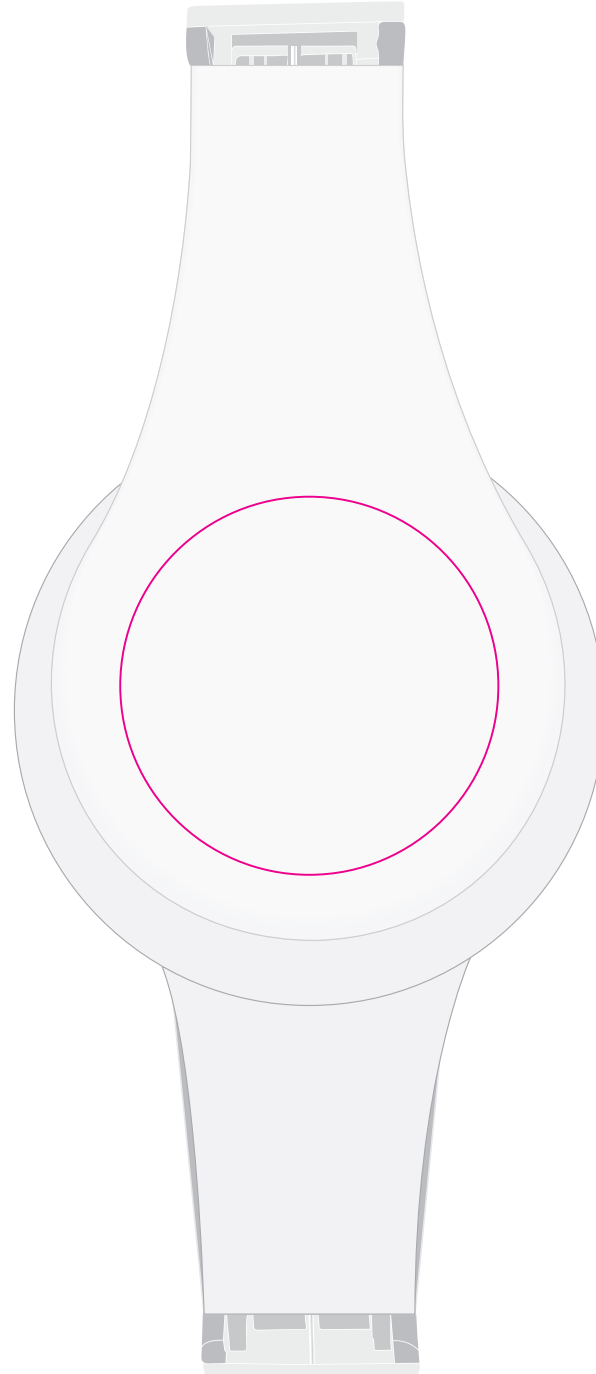

LL9242 - Hyper BT Headphones in EVA Zipper Case - White or Black

Showing at approx 75% of size

Pad Print  PMS XXXc

Digital 

Left

Right

**Pad/Digital**  
Print Area: 50mm Diameter  
Actual print size: xxmmL x xxmmH

Finished print area 

Pad Print

PMS  
XXXc

Digital

Left

Right

Left

Right

**Pad/Digital**

Print Area: 50mm Diameter

Actual print size: xxmmL x xxmmH

Finished print area