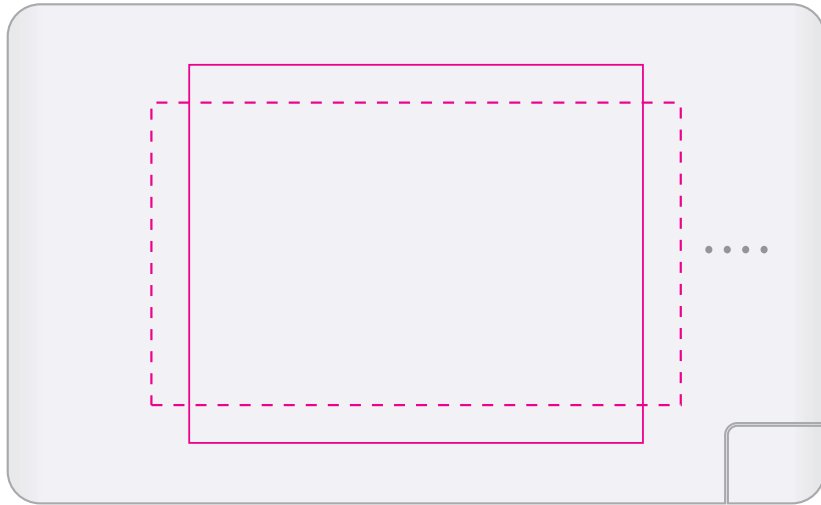

Digital Print
Print Area: 70mmL x 40mmH
Actual print size: xxmmL x xxmmH

Pad Print
Print Area: 60mmL x 50mmH
Actual print size: xxmmL x xxmmH

Finished print area - Digital 
Finished print area - Pad 

Logo Here

Job # XXXXXX
Cust # XXXX-XC

LL9218 - Arya Power Bank Plus with Label - White

CMYK Direct Digital 

CMYK Label 

Pad Print  PMS XXXc

Digital Print
Print Area: 70mmL x 40mmH
Actual print size: xxmmL x xxmmH

Pad Print
Print Area: 60mmL x 50mmH
Actual print size: xxmmL x xxmmH

Finished print area - Digital 
Finished print area - Screen 

Label
Print Area: 70mmL x 40mmH
Actual print size: xxmmL x xxmmH

Finished Print Area 
Max Print Area for Copy & Text 
Bleed Requirement 