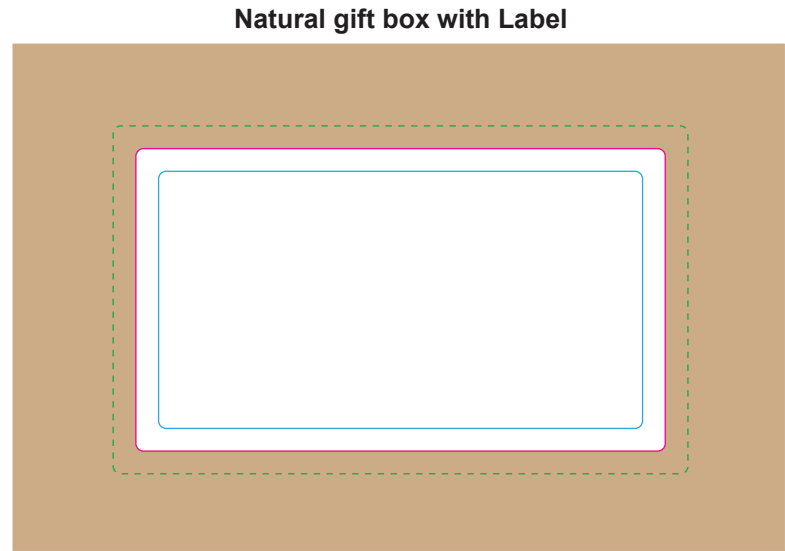

Digital Print
Print Area: 70mmL x 40mmH
Actual print size: xxmmL x xxmmH

Pad Print
Print Area: 60mmL x 50mmH
Actual print size: xxmmL x xxmmH

Finished print area - Digital 
Finished print area - Pad 

Logo Here

Job # XXXXXX
Cust # XXXX-XC

LL9218 - Arya Power Bank Plus with Label - White

CMYK Direct Digital 

CMYK Label 

Pad Print  PMS XXXc

Digital Print
Print Area: 70mmL x 40mmH
Actual print size: xxmmL x xxmmH

Pad Print
Print Area: 60mmL x 50mmH
Actual print size: xxmmL x xxmmH

Finished print area - Digital 
Finished print area - Screen 

Label
Print Area: 70mmL x 40mmH
Actual print size: xxmmL x xxmmH

Finished Print Area 
Max Print Area for Copy & Text 
Bleed Requirement 