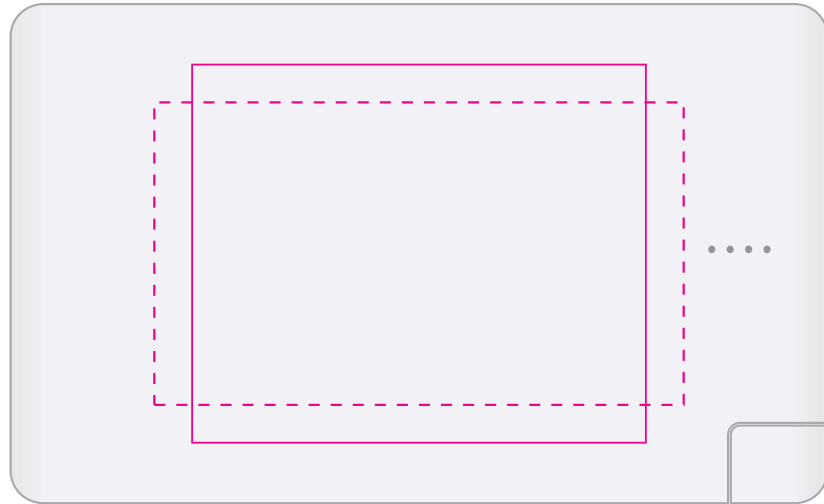

Logo Here

Job # XXXXXX
Cust # XXXX-XC

LL9218 - Arya Power Bank Plus - White

CMYK Direct Digital 

Pad Print  PMS XXXc

If colour matching is important please supply Pantone colour/s for referencing, closest CMYK match will be supplied.

Digital Print
Print Area: 70mmL x 40mmH
Actual print size: xxmmL x xxmmH

Pad Print
Print Area: 60mmL x 50mmH
Actual print size: xxmmL x xxmmH

Finished print area - Digital 
Finished print area - Pad 

Logo Here

Job # XXXXXX
Cust # XXXX-XC

LL9218 - Arya Power Bank Plus with Label - White

CMYK Direct Digital 

CMYK Label 

Pad Print  PMS XXXc

Digital Print
Print Area: 70mmL x 40mmH
Actual print size: xxmmL x xxmmH

Pad Print
Print Area: 60mmL x 50mmH
Actual print size: xxmmL x xxmmH

Finished print area - Digital 
Finished print area - Screen 

Label
Print Area: 70mmL x 40mmH
Actual print size: xxmmL x xxmmH

Finished Print Area 
Max Print Area for Copy & Text 
Bleed Requirement 