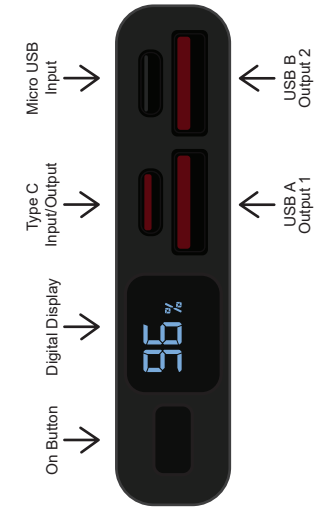

LL9216 - Leopard Powerbank - Black, Silver

Pad Print  PMS XXXc

Laser Engrave 

CMYK Direct Digital 

Showing at approx 70% of size

Digital/Laser
Print Area: 100mmL x 50mmH
Actual print size: xxmmL x xxmmH

Pad
Print Area: 60mmL x 50mmH
Actual print size: xxmmL x xxmmH

Finished print area - Digital/Laser Print 
Finished print area - Pad Print 

Pad Print  PMS
XXXc

Laser Engrave 

CMYK Label 

CMYK Direct Digital 

Digital/Laser

Print Area: 100mmL x 50mmH

Actual print size: xxmmL x xxmmH

Pad

Print Area: 50mmL x 50mmH

Actual print size: xxmmL x xxmmH

Finished print area - Digital/Laser Print 
Finished print area - Pad Print 