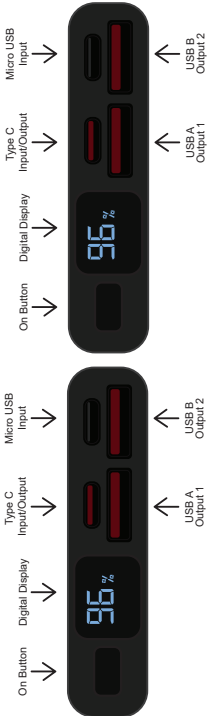

LL9216 - Leopard Powerbank - Black, Silver

Pad Print  PMS XXXc

Laser Engrave 

CMYK Direct Digital 

Showing at approx 70% of size

Digital/Laser
Print Area: 100mmL x 50mmH
Actual print size: xxmmL x xxmmH

Pad
Print Area: 60mmL x 50mmH
Actual print size: xxmmL x xxmmH

Finished print area - Digital/Laser Print 
Finished print area - Pad Print 

Pad Print  PMS
XXXc

Laser Engrave 

CMYK Label 

CMYK Direct Digital 

Digital/Laser

Print Area: 100mmL x 50mmH

Actual print size: xxmmL x xxmmH

Pad

Print Area: 50mmL x 50mmH

Actual print size: xxmmL x xxmmH

Finished print area - Digital/Laser Print 
Finished print area - Pad Print 