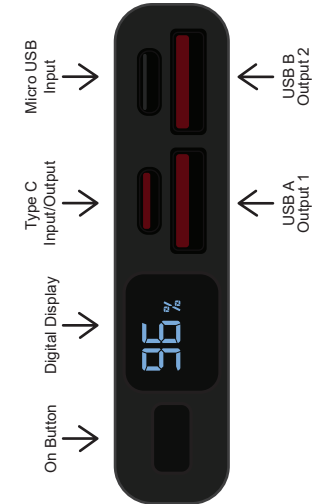

LL9216 - Leopard Powerbank - Black, Silver

Pad Print  PMS XXXc

Laser Engrave 

CMYK Direct Digital 

Showing at approx 70% of size

Digital/Laser
Print Area: 100mmL x 50mmH
Actual print size: xxmmL x xxmmH

Pad
Print Area: 60mmL x 50mmH
Actual print size: xxmmL x xxmmH

Finished print area - Digital/Laser Print 
Finished print area - Pad Print 

Pad Print  PMS
XXXc

Laser Engrave 

CMYK Label 

CMYK Direct Digital 

Digital/Laser

Print Area: 100mmL x 50mmH

Actual print size: xxmmL x xxmmH