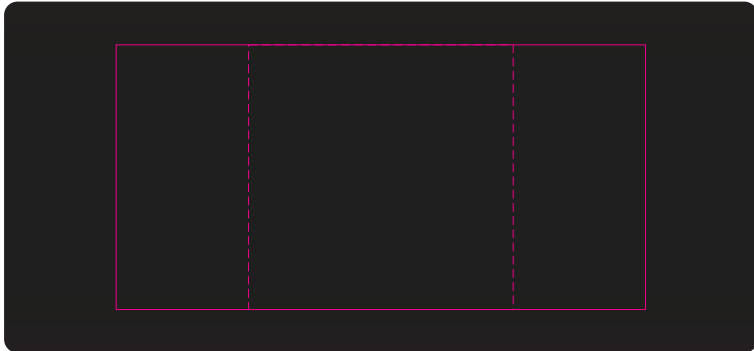

LL9216 - Leopard Powerbank - Black, Silver

Pad Print  PMS XXXc

Laser Engrave 

CMYK Direct Digital 

Showing at approx 70% of size

Digital/Laser
Print Area: 100mmL x 50mmH
Actual print size: xxmmL x xxmmH

Pad
Print Area: 60mmL x 50mmH
Actual print size: xxmmL x xxmmH

Finished print area - Digital/Laser Print 
Finished print area - Pad Print 

Pad Print  PMS
XXXc

Laser Engrave 

CMYK Label 

CMYK Direct Digital 

Digital/Laser

Print Area: 100mmL x 50mmH

Actual print size: xxmmL x xxmmH

Pad

Print Area: 50mmL x 50mmH

Actual print size: xxmmL x xxmmH

Finished print area - Digital/Laser Print 
Finished print area - Pad Print 