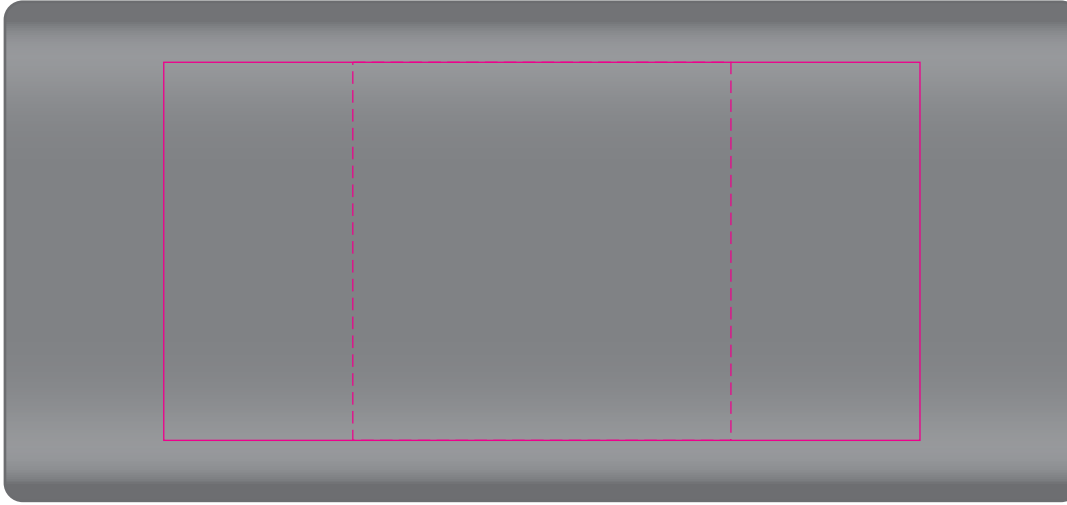

LL9216 - Leopard Powerbank - Black, Silver

Pad Print  PMS XXXc

Laser Engrave 

CMYK Direct Digital 

Showing at approx 70% of size

Digital/Laser
Print Area: 100mmL x 50mmH
Actual print size: xxmmL x xxmmH

Pad
Print Area: 60mmL x 50mmH
Actual print size: xxmmL x xxmmH

Finished print area - Digital/Laser Print 
Finished print area - Pad Print 

Pad Print  PMS
XXXc

Laser Engrave 

CMYK Label 

CMYK Direct Digital 

Digital/Laser

Print Area: 100mmL x 50mmH

Actual print size: xxmmL x xxmmH

Pad

Print Area: 50mmL x 50mmH

Actual print size: xxmmL x xxmmH

Finished print area - Digital/Laser Print 
Finished print area - Pad Print 