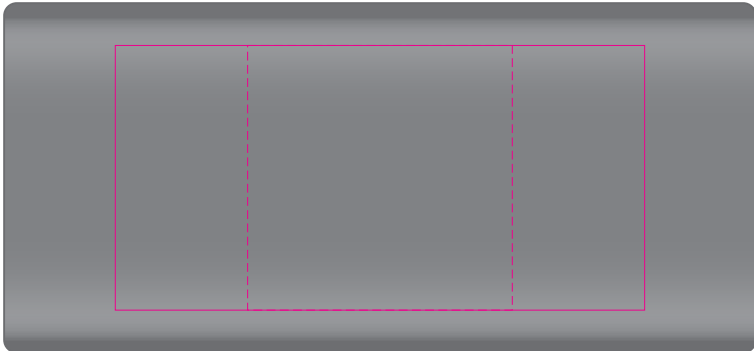

LL9216 - Leopard Powerbank - Black, Silver

Pad Print  PMS XXXc

Laser Engrave 

CMYK Direct Digital 

Showing at approx 70% of size

Digital/Laser
Print Area: 100mmL x 50mmH
Actual print size: xxmmL x xxmmH

Pad
Print Area: 60mmL x 50mmH
Actual print size: xxmmL x xxmmH

Finished print area - Digital/Laser Print 
Finished print area - Pad Print 

Pad Print  PMS
XXXc

Laser Engrave 

CMYK Label 

CMYK Direct Digital 

Digital/Laser

Print Area: 100mmL x 50mmH

Actual print size: xxmmL x xxmmH

Pad

Print Area: 50mmL x 50mmH

Actual print size: xxmmL x xxmmH

Finished print area - Digital/Laser Print 
Finished print area - Pad Print 