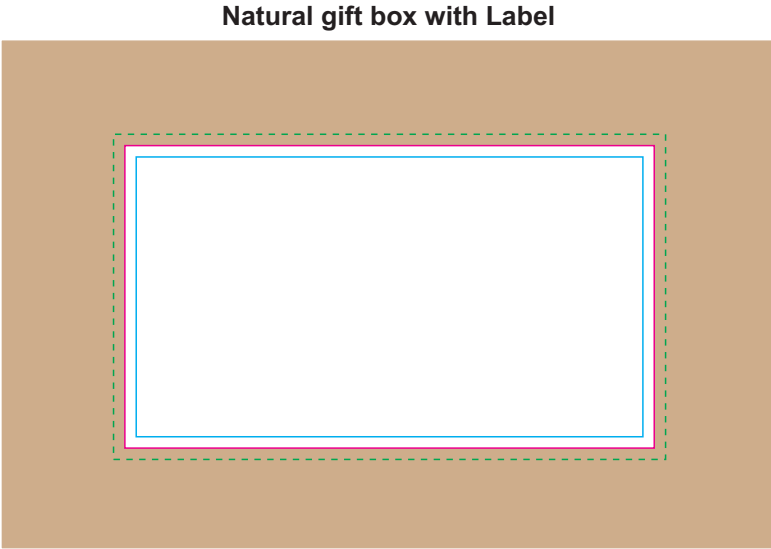

DIGITAL

Print Area: 70mmL x 40mmH

Actual print size: xxmmL x xxmmH

PAD

Print Area: 50mmL x 50mmH

Actual print size: xxmmL x xxmmH

Finished print area - Digital 
Finished print area - Pad 

Logo Here

Job # XXXXXX
Cust # XXXX-XC

LL9215 - Arya Power Bank with Label - White

CMYK Direct Digital 

CMYK Label 

Pad Print  PMS XXXc

DIGITAL
Print Area: 70mmL x 40mmH
Actual print size: xxmmL x xxmmH

PAD
Print Area: 50mmL x 50mmH
Actual print size: xxmmL x xxmmH

Finished print area - *Digital* 
Finished print area - *Screen* 

Label
Print Area: 70mmL x 40mmH
Actual print size: xxmmL x xxmmH

Max print area for copy & text 
Finished print area 
Label Bleed 

Screen Print