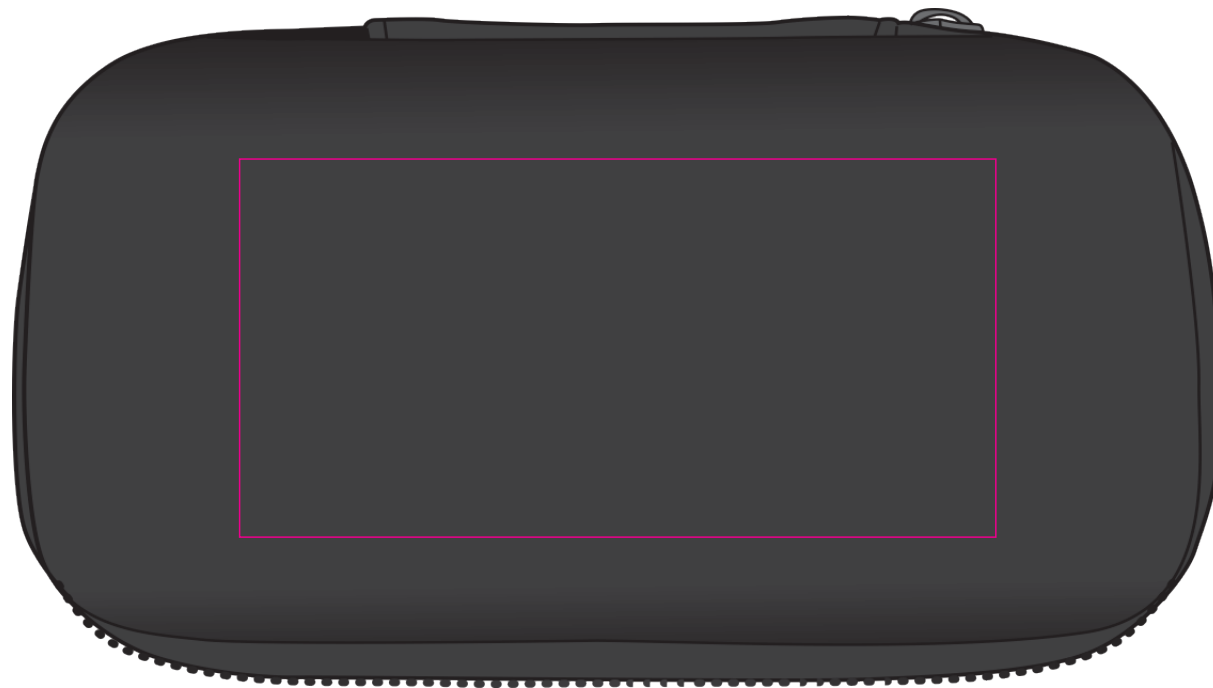

Finished print area - *Digital* 
Finished print area - *Screen* 

Label
Print Area: 70mmL x 40mmH
Actual print size: xxmmL x xxmmH

Max print area for copy & text 
Finished print area 
Label Bleed 

Screen Print

PMS
XXXXC

Screen

Print Area: 100mmL x 50mmH

Actual print size: xxmmL x xxmmH

Finished print area - Screen

Sleeve

Print Area: 179mmL x 118mmH

Actual print size: xxmmL x xxmmH