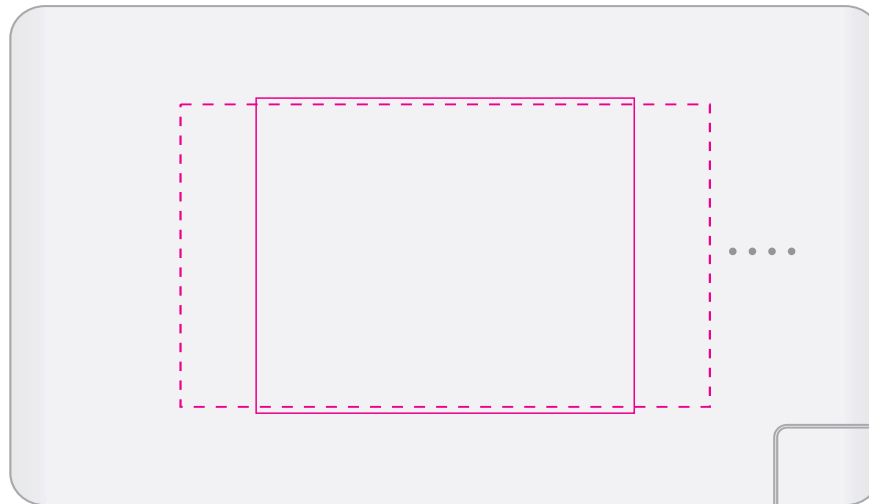

DIGITAL

Print Area: 70mmL x 40mmH

Actual print size: xxmmL x xxmmH

PAD

Print Area: 50mmL x 50mmH

Actual print size: xxmmL x xxmmH

Finished print area - Digital 
Finished print area - Pad 

Logo Here

Job # XXXXXX
Cust # XXXX-XC

LL9215 - Arya Power Bank with Label - White

CMYK Direct Digital 

CMYK Label 

Pad Print  PMS XXXc

DIGITAL
Print Area: 70mmL x 40mmH
Actual print size: xxmmL x xxmmH

PAD
Print Area: 50mmL x 50mmH
Actual print size: xxmmL x xxmmH

Finished print area - *Digital* 
Finished print area - *Screen* 

Label
Print Area: 70mmL x 40mmH
Actual print size: xxmmL x xxmmH

Max print area for copy & text 
Finished print area 
Label Bleed 

Screen Print

PMS
XXXXC

Screen

Print Area: 100mmL x 50mmH

Actual print size: xxmmL x xxmmH

Finished print area - Screen

Sleeve

Print Area: 179mmL x 118mmH

Actual print size: xxmmL x xxmmH