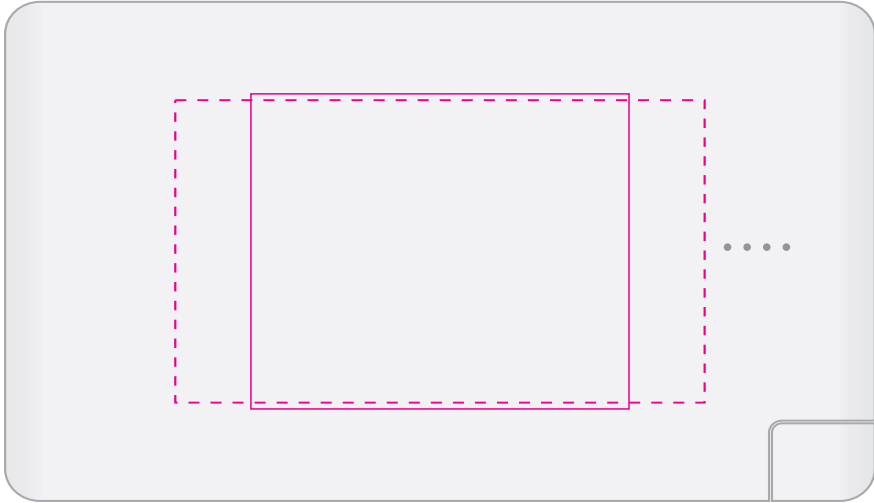

DIGITAL

Print Area: 70mmL x 40mmH

Actual print size: xxmmL x xxmmH

PAD

Print Area: 50mmL x 50mmH

Actual print size: xxmmL x xxmmH

Finished print area - Digital 
Finished print area - Pad 

Logo Here

Job # XXXXXX
Cust # XXXX-XC

LL9215 - Arya Power Bank with Label - White

CMYK Direct Digital 

CMYK Label 

Pad Print  PMS XXXc

DIGITAL
Print Area: 70mmL x 40mmH
Actual print size: xxmmL x xxmmH

PAD
Print Area: 50mmL x 50mmH
Actual print size: xxmmL x xxmmH

Finished print area - *Digital* 
Finished print area - *Screen* 

Label
Print Area: 70mmL x 40mmH
Actual print size: xxmmL x xxmmH

Max print area for copy & text 
Finished print area 
Label Bleed 

Screen Print

PMS
XXXXC

Screen

Print Area: 100mmL x 50mmH

Actual print size: xxmmL x xxmmH

Finished print area - Screen

Sleeve

Print Area: 179mmL x 118mmH

Actual print size: xxmmL x xxmmH