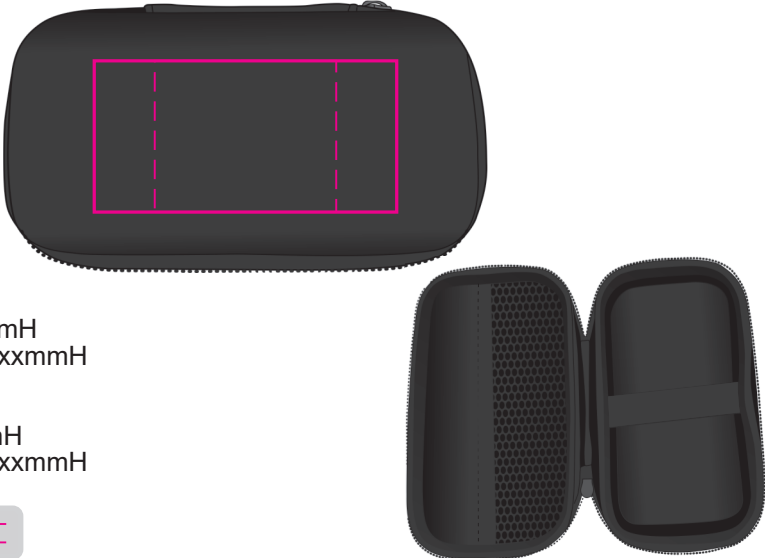

Finished print area - Pad Print 
Finished print area - Digital Print 

Label
Print Area: 90mmL x 45mmH
Actual print size: xxmmL x xxmmH

Max print area for copy & text 
Finished print area 
Bleed line 

LL9213 - Octavius Power Bank with LL6674 - Medium EVA Zipper Case - Black & Silver, Black Case

Pad Print  PMS XXXc

CMYK Direct Digital 

Laser Engrave 

Screen Print  PMS XXXc

CMYK Direct Digital 

Standard Inclusion

- TYPE C
- Micro USB
- 8 PIN

3 in 1 Cable