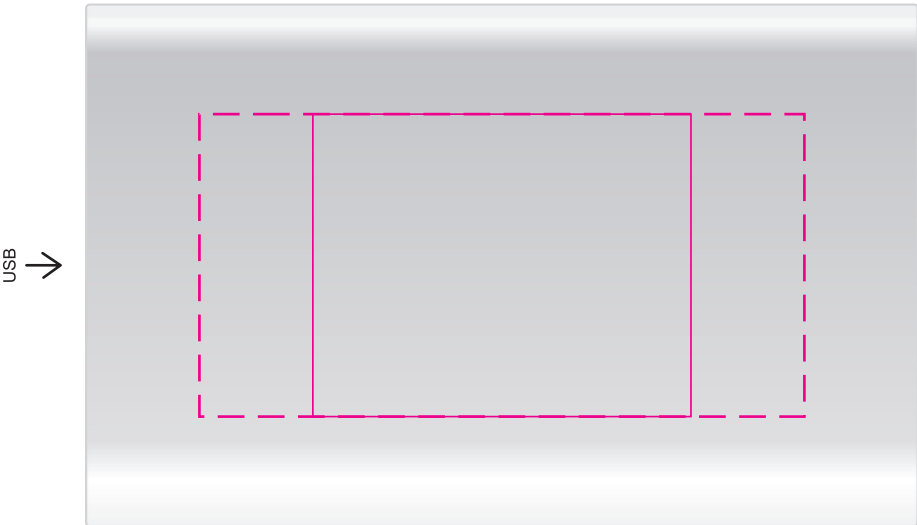

CMYK Label 

Natural gift box with Label

Pad
Print Area: 50mmL x 40mmH
Actual print size: xxmmL x xxmmH

Digital/Laser - Min Thickness required is 0.7mm (laser only)
Print Area: 80mmL x 40mmH
Actual print size: xxmmL x xxmmH

Finished print area - Pad Print 
Finished print area - Digital Print 

Label
Print Area: 90mmL x 45mmH
Actual print size: xxmmL x xxmmH

Max print area for copy & text 
Finished print area 
Bleed line 

LL9213 - Octavius Power Bank with LL6674 - Medium EVA Zipper Case - Black & Silver, Black Case

Pad
Print Area: 50mmL x 40mmH
Actual print size: xxmmL x xxmmH

Digital/Laser
Min Thickness required is 0.7mm (laser only)
Print Area: 80mmL x 40mmH
Actual print size: xxmmL x xxmmH

Finished print area - Pad Print 

Finished print area - Digital Print 

Screen
Print Area: 100mmL x 50mmH
Actual print size: xxmmL x xxmmH

Digital
Print Area: 60mmL x 50mmH
Actual print size: xxmmL x xxmmH

Finished print area - Screen 

Finished print area - Digital 