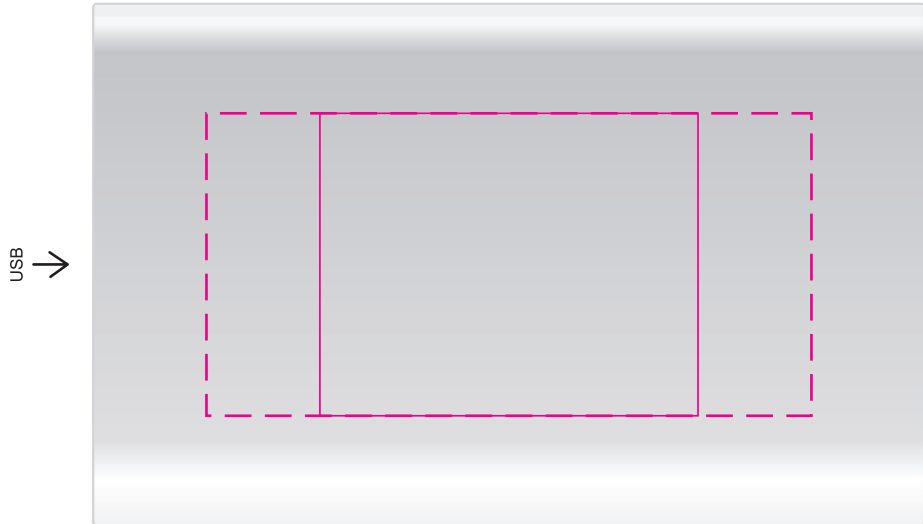

Logo Here

Job # XXXXXX
Cust # XXXX-XC

LL9213 - Octavius Power Bank - Black or Silver

Pad Print  PMS XXXc

CMYK Direct Digital 

Laser Engrave 

Pad
Print Area: 50mmL x 40mmH
Actual print size: xxmmL x xxmmH

Digital/Laser - Min Thickness required is 0.7mm (laser only)
Print Area: 80mmL x 40mmH
Actual print size: xxmmL x xxmmH

CMYK Label 

Natural gift box with Label

Pad
Print Area: 50mmL x 40mmH
Actual print size: xxmmL x xxmmH

Digital/Laser - Min Thickness required is 0.7mm (laser only)
Print Area: 80mmL x 40mmH
Actual print size: xxmmL x xxmmH

Finished print area - Pad Print 
Finished print area - Digital Print 

Label
Print Area: 90mmL x 45mmH
Actual print size: xxmmL x xxmmH

Max print area for copy & text 
Finished print area 
Bleed line 

LL9213 - Octavius Power Bank with LL6674 - Medium EVA Zipper Case - Black & Silver, Black Case

Finished print area - Digital Print 

Screen
Print Area: 100mmL x 50mmH
Actual print size: xxmmL x xxmmH

Digital
Print Area: 60mmL x 50mmH
Actual print size: xxmmL x xxmmH

Finished print area - Screen 

Finished print area - Digital 