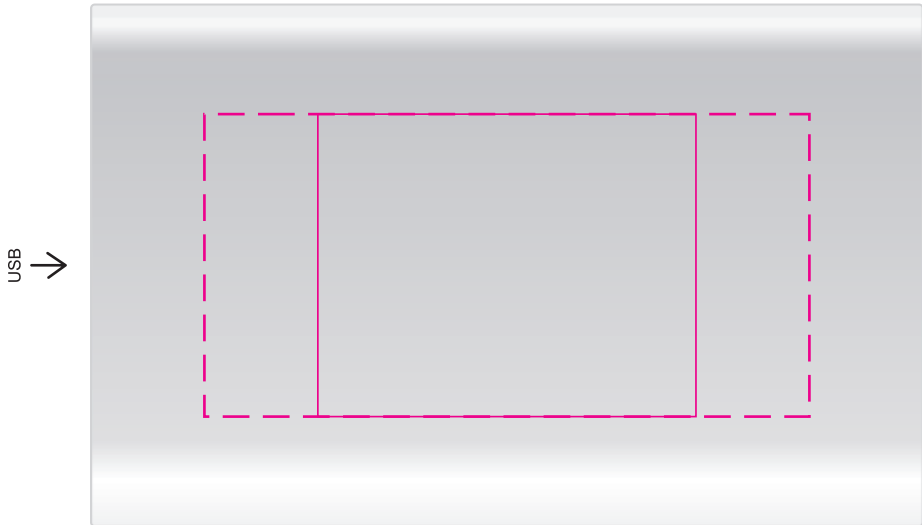

Finished print area - Pad Print 
Finished print area - Digital Print 

Label
Print Area: 90mmL x 45mmH
Actual print size: xxmmL x xxmmH

Max print area for copy & text 
Finished print area 
Bleed line 

LL9213 - Octavius Power Bank with LL6674 - Medium EVA Zipper Case - Black & Silver, Black Case

Pad Print  PMS XXXc

CMYK Direct Digital 

Laser Engrave 

Screen Print  PMS XXXc

CMYK Direct Digital 

Standard Inclusion

- TYPE C
- Micro USB
- 8 PIN

3 in 1 Cable

Pad
Print Area: 50mmL x 40mmH
Actual print size: xxmmL x xxmmH

Digital/Laser
Min Thickness required is 0.7mm (laser only)
Print Area: 80mmL x 40mmH
Actual print size: xxmmL x xxmmH

Finished print area - Pad Print 

Finished print area - Digital Print 

Screen
Print Area: 100mmL x 50mmH
Actual print size: xxmmL x xxmmH

Digital
Print Area: 60mmL x 50mmH
Actual print size: xxmmL x xxmmH

Finished print area - Screen 

Finished print area - Digital 