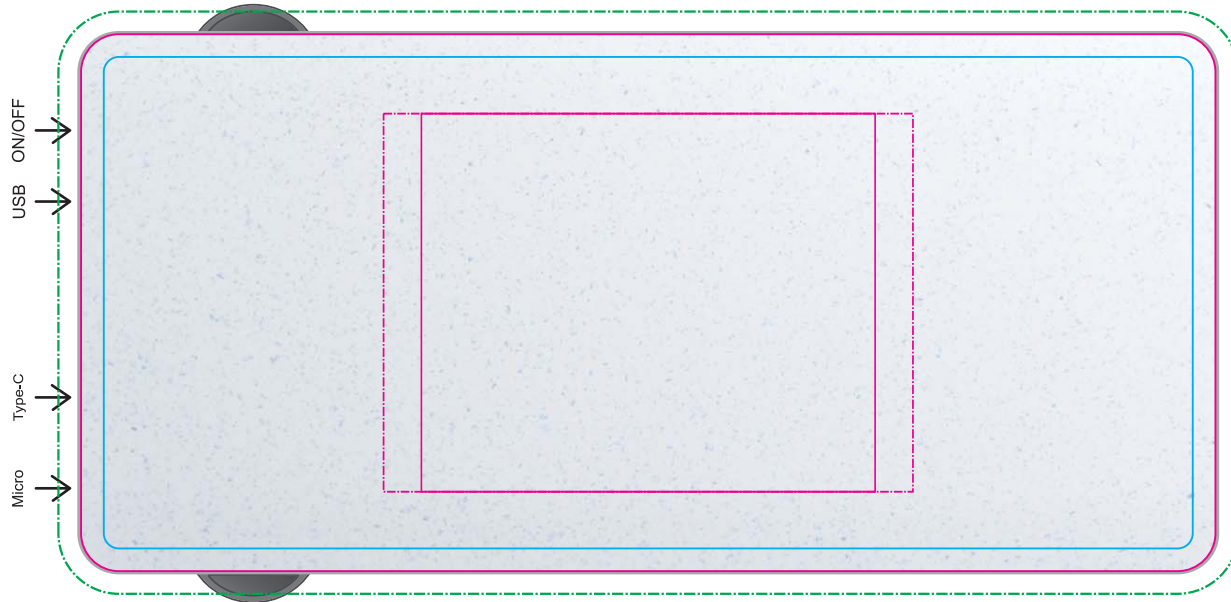

LL9211 - Sabre Eco Wireless Power Bank - Natural

Screen/Pad Print  PMS XXXc

Digital 

Pad
Print Area: 60mmL x 50mmH
Actual print size: xxmmL x xxmmH

DIGITAL - Standard
Print Area: 70mmL x 50mmH
Actual print size: xxmmL x xxmmH

DIGITAL - Edge to Edge
Print Area: 150mmL x 71mmH
Actual print size: xxmmL x xxmmH

Max print area for copy & text 
Finished print area - Digital/Pad 
Bleed line 

LL9211 - Sabre Eco Wireless Power Bank with Label - Natural + Label

Screen/Pad Print PMS XXXc

Digital

Label

Pad
Print Area: 60mmL x 50mmH
Actual print size: xxmmL x xxmmH

DIGITAL - Standard
Print Area: 70mmL x 50mmH
Actual print size: xxmmL x xxmmH

DIGITAL - Edge to Edge
Print Area: 150mmL x 71mmH
Actual print size: xxmmL x xxmmH

Max print area for copy & text
Finished print area - Digital/Pad
Bleed line

White gift box with Label
50% of size

To size

Label
Print Area: 90mmL x 43mmH
Actual print size: xxmmL x xxmmH

Max print area for copy & text
Finished print area
Label Bleed