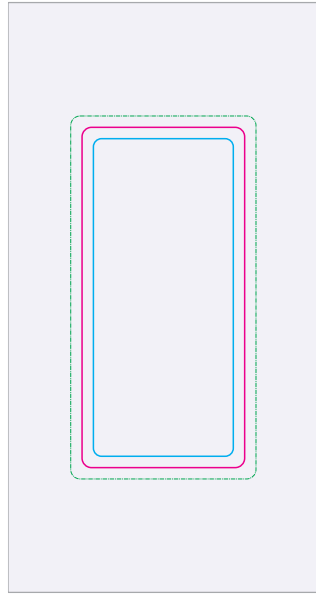

LL9211 - Sabre Eco Wireless Power Bank - Natural

Screen/Pad Print  PMS XXXc

Digital 

Pad
Print Area: 60mmL x 50mmH
Actual print size: xxmmL x xxmmH

DIGITAL - Standard
Print Area: 70mmL x 50mmH
Actual print size: xxmmL x xxmmH

DIGITAL - Edge to Edge
Print Area: 150mmL x 71mmH
Actual print size: xxmmL x xxmmH

Max print area for copy & text 
Finished print area - Digital/Pad 
Bleed line 

LL9211 - Sabre Eco Wireless Power Bank with Label - Natural + Label

Screen/Pad Print PMS XXXc

Digital

Label

Pad
Print Area: 60mmL x 50mmH
Actual print size: xxmmL x xxmmH

DIGITAL - Standard
Print Area: 70mmL x 50mmH
Actual print size: xxmmL x xxmmH

DIGITAL - Edge to Edge
Print Area: 150mmL x 71mmH
Actual print size: xxmmL x xxmmH

Max print area for copy & text
Finished print area - Digital/Pad
Bleed line

White gift box with Label
50% of size

To size

Label
Print Area: 90mmL x 43mmH
Actual print size: xxmmL x xxmmH

Max print area for copy & text
Finished print area
Label Bleed