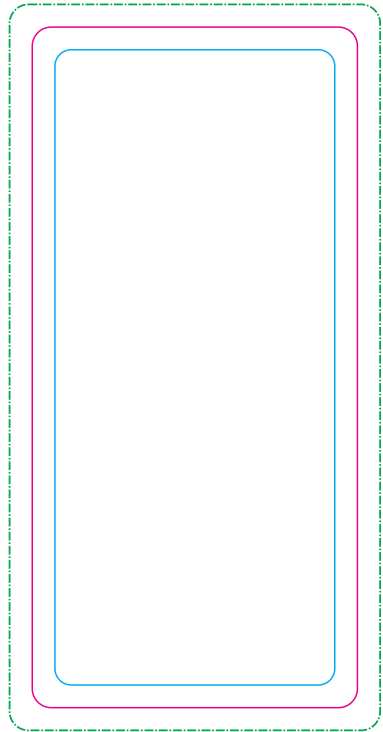

LL9211 - Sabre Eco Wireless Power Bank - Natural

Screen/Pad Print  PMS XXXc

Digital 

Pad
Print Area: 60mmL x 50mmH
Actual print size: xxmmL x xxmmH

DIGITAL - Standard
Print Area: 70mmL x 50mmH
Actual print size: xxmmL x xxmmH

DIGITAL - Edge to Edge
Print Area: 150mmL x 71mmH
Actual print size: xxmmL x xxmmH

Max print area for copy & text 
Finished print area - Digital/Pad 
Bleed line 

LL9211 - Sabre Eco Wireless Power Bank with Label - Natural + Label

Screen/Pad Print PMS XXXc

Digital

Label

Pad
Print Area: 60mmL x 50mmH
Actual print size: xxmmL x xxmmH

DIGITAL - Standard
Print Area: 70mmL x 50mmH
Actual print size: xxmmL x xxmmH

DIGITAL - Edge to Edge
Print Area: 150mmL x 71mmH
Actual print size: xxmmL x xxmmH

Max print area for copy & text
Finished print area - Digital/Pad
Bleed line

White gift box with Label
50% of size

To size

Label
Print Area: 90mmL x 43mmH
Actual print size: xxmmL x xxmmH

Max print area for copy & text
Finished print area
Label Bleed