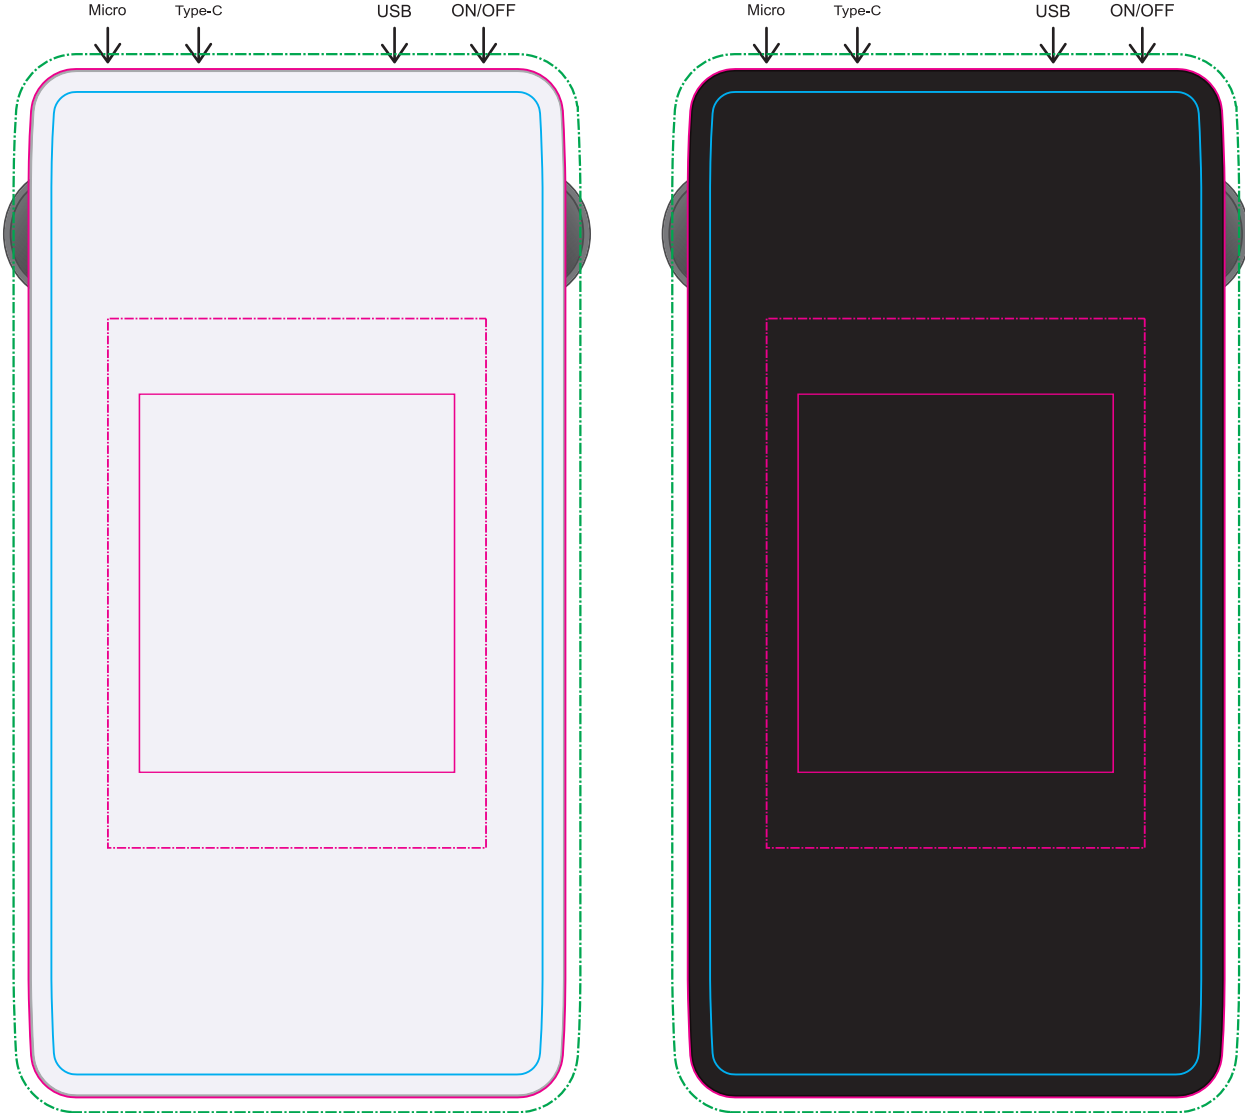

LL9209 Sabre Wireless Power Bank - White or Black

Screen/Pad Print  PMS XXXc

Digital 

PAD
Print Area: 50mmL x 50mmH
Actual print size: xxmmL x xxmmH

SCREEN/DIGITAL - Standard
Print Area: 50mmL x 70mmH
Actual print size: xxmmL x xxmmH

DIGITAL - Edge to Edge
Print Area: 71mmL x 136mmH
Actual print size: xxmmL x xxmmH

Max print area for copy & text 
Finished print area - Digital/Screen/Pad 
Bleed line 

Logo Here

Job # XXXXXX
Cust # XXXX-XC

LL9209 Sabre Wireless Power Bank with Label - White or Black

Screen/Pad Print PMS XXXc

Digital 

Label 

White gift box with Label

Label
Print Area: 99mmL x 93mmH
Actual print size: xxmmL x xxmmH

Max print area for copy & text 
Finished print area 
Label Bleed 