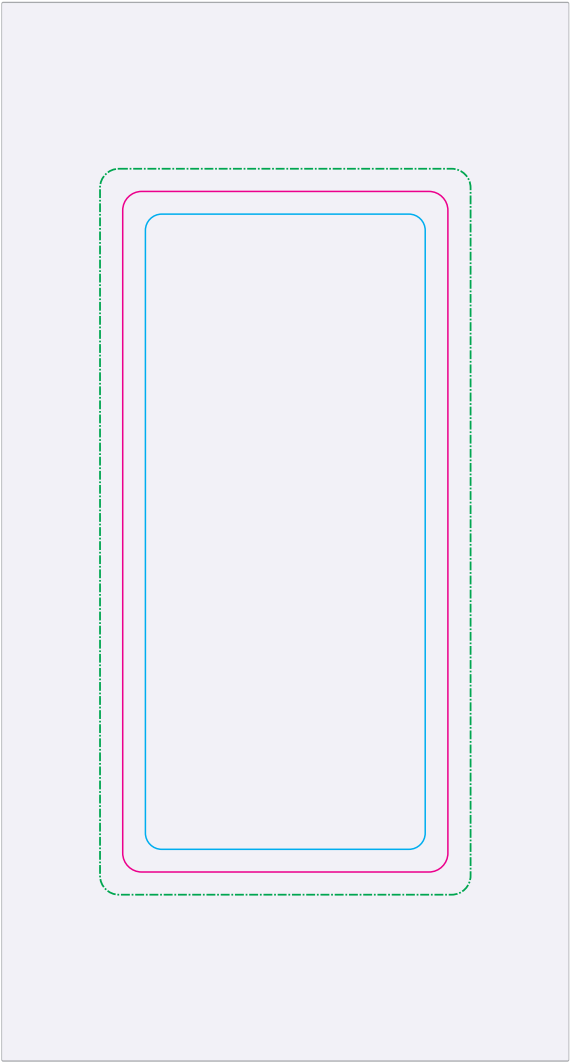

LL9209 Sabre Wireless Power Bank - White or Black

Screen/Pad Print  PMS XXXc

Digital 

PAD
Print Area: 50mmL x 50mmH
Actual print size: xxmmL x xxmmH

SCREEN/DIGITAL - Standard
Print Area: 50mmL x 70mmH
Actual print size: xxmmL x xxmmH

DIGITAL - Edge to Edge
Print Area: 71mmL x 136mmH
Actual print size: xxmmL x xxmmH

Max print area for copy & text 
Finished print area - Digital/Screen/Pad 
Bleed line 

Logo Here

Job # XXXXXX
Cust # XXXX-XC

LL9209 Sabre Wireless Power Bank with Label - White or Black

Screen/Pad Print PMS XXXc

Digital 

Label 

White gift box with Label

Label
Print Area: 99mmL x 93mmH
Actual print size: xxmmL x xxmmH

Max print area for copy & text 
Finished print area 
Label Bleed 