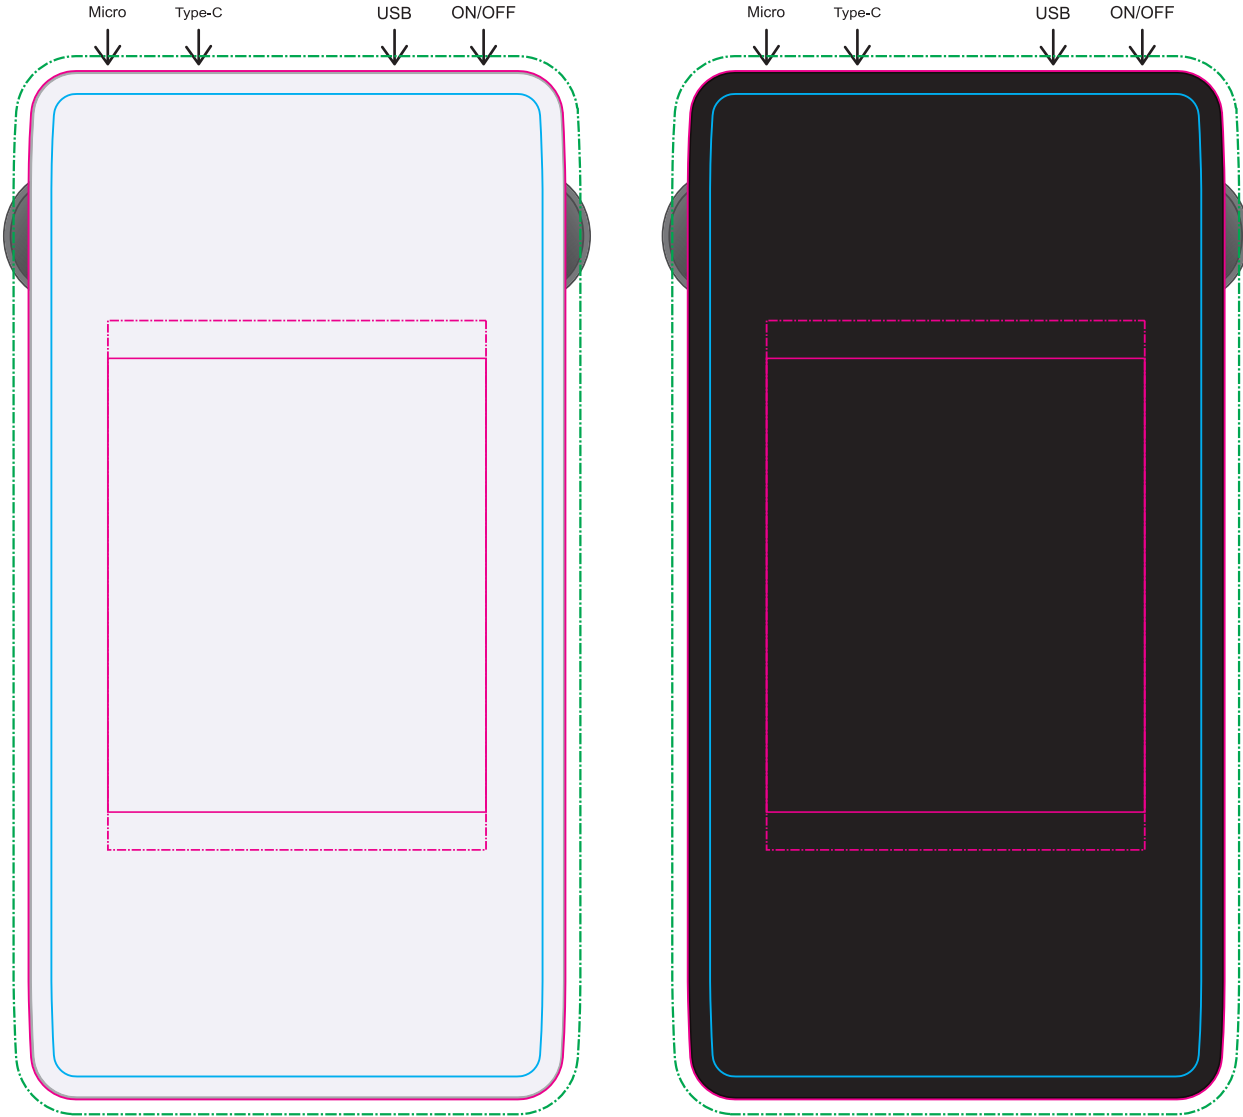

LL9209 Sabre Wireless Power Bank - White or Black

Screen/Pad Print  PMS XXXc

Digital 

PAD
Print Area: 50mmL x 60mmH
Actual print size: xxmmL x xxmmH

SCREEN/DIGITAL - Standard
Print Area: 50mmL x 70mmH
Actual print size: xxmmL x xxmmH

DIGITAL - Edge to Edge
Print Area: 71mmL x 136mmH
Actual print size: xxmmL x xxmmH

Max print area for copy & text 
Finished print area - Digital/Screen/Pad 
Bleed line 

LL9209 Sabre Wireless Power Bank with Label - White or Black

Screen/Pad Print PMS
XXXc

Digital 

Label 

White gift box with Label

Label
Print Area: 99mmL x 93mmH
Actual print size: xxmmL x xxmmH

Max print area for copy & text 
Finished print area 
Label Bleed 