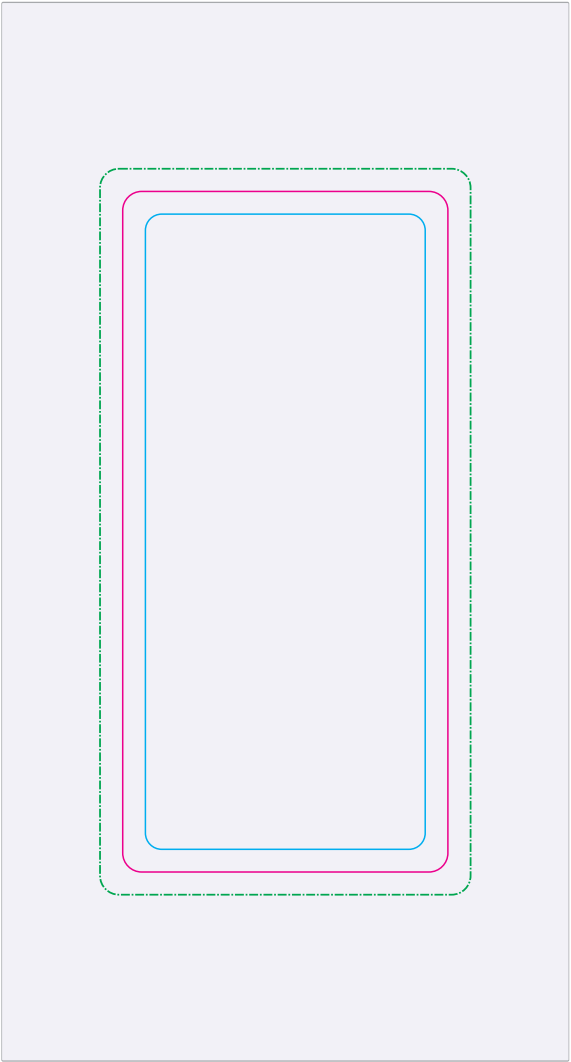

LL9209 Sabre Wireless Power Bank - White or Black

Screen/Pad Print  PMS XXXc

Digital 

PAD
Print Area: 50mmL x 60mmH
Actual print size: xxmmL x xxmmH

SCREEN/DIGITAL - Standard
Print Area: 50mmL x 70mmH
Actual print size: xxmmL x xxmmH

DIGITAL - Edge to Edge
Print Area: 71mmL x 136mmH
Actual print size: xxmmL x xxmmH

Max print area for copy & text 
Finished print area - Digital/Screen/Pad 
Bleed line 

LL9209 Sabre Wireless Power Bank with Label - White or Black

Screen/Pad Print PMS
XXXc

Digital 

Label 

White gift box with Label

Label
Print Area: 99mmL x 93mmH
Actual print size: xxmmL x xxmmH

Max print area for copy & text 
Finished print area 
Label Bleed 