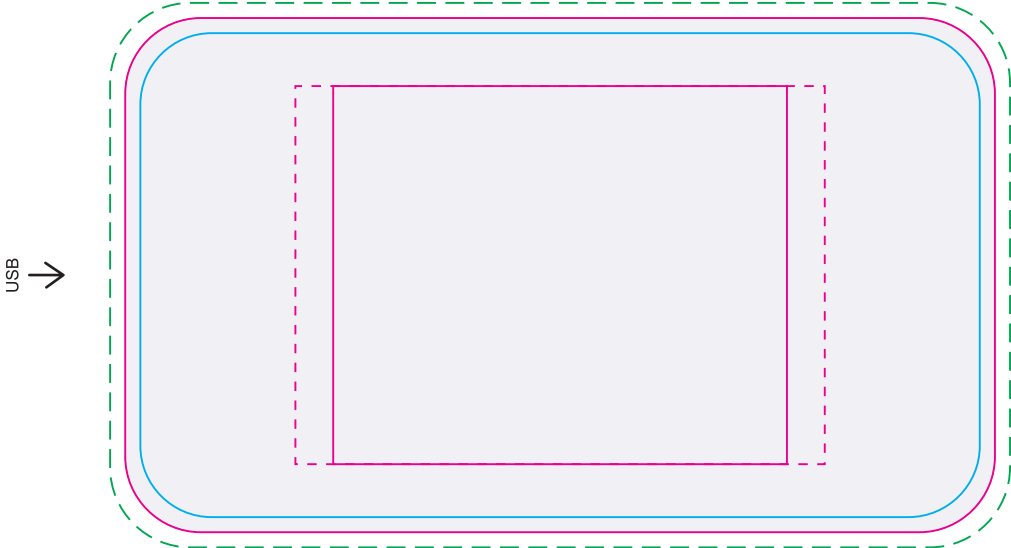

LL9205 - Dynamo Wireless Power Bank - White or Black

Screen/Pad Print  PMS XXXc

Digital 

Overspray of ink will appear on sides of item with a full reversal design

Pad
Print Area: 60mmL x 50mmH
Actual print size: xxmmL x xxmmH

Digital - Standard
Print Area: 70mmL x 50mmH
Actual print size: xxmmL x xxmmH

Digital - Edge to Edge
Print Area: 115mmL x 68mmH
Actual print size: xxmmL x xxmmH

Max print area for copy & text 
Finished print area - Digital/Pad 
Bleed line 

LL9205 - Dynamo Wireless Power Bank with Label - White or Black

Screen/Pad Print  PMS XXXc

Digital 

Label 

White gift box with Label

Pad
Print Area: 60mmL x 50mmH
Actual print size: xxmmL x xxmmH

Digital - Standard
Print Area: 70mmL x 50mmH
Actual print size: xxmmL x xxmmH

Digital - Edge to Edge
Print Area: 115mmL x 68mmH
Actual print size: xxmmL x xxmmH

Max print area for copy & text 
Finished print area - Digital/Pad 
Bleed line 

Label
Print Area: 90mmL x 43mmH
Actual print size: xxmmL x xxmmH