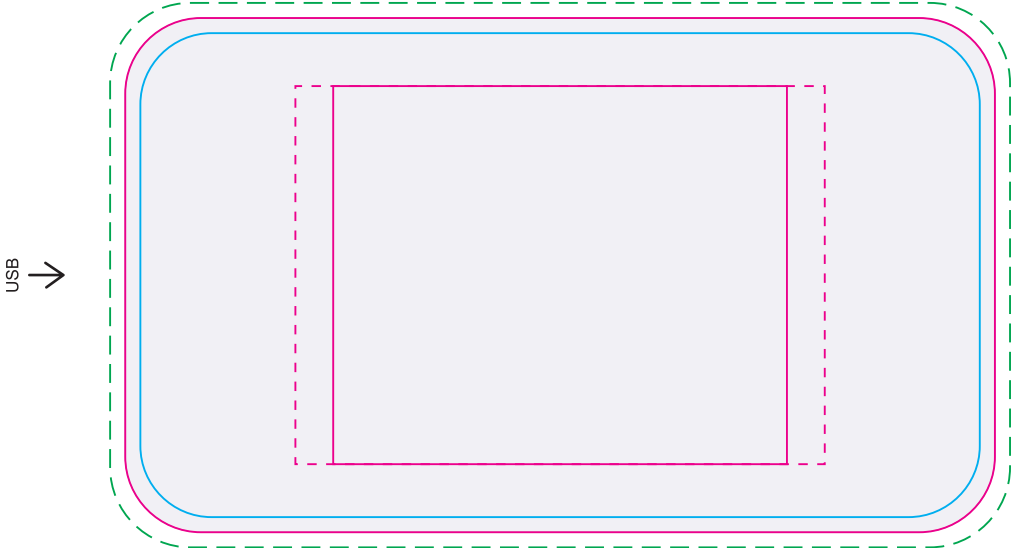

Digital - Standard
Print Area: 70mmL x 50mmH
Actual print size: xxmmL x xxmmH

Digital - Edge to Edge
Print Area: 115mmL x 68mmH
Actual print size: xxmmL x xxmmH

Max print area for copy & text 
Finished print area - Digital/Pad 
Bleed line 

LL9205 - Dynamo Wireless Power Bank with Label - White or Black

Screen/Pad Print  PMS XXXc

Digital 

Label 

White gift box with Label

Pad
Print Area: 60mmL x 50mmH
Actual print size: xxmmL x xxmmH

Digital - Standard
Print Area: 70mmL x 50mmH
Actual print size: xxmmL x xxmmH

Digital - Edge to Edge
Print Area: 115mmL x 68mmH
Actual print size: xxmmL x xxmmH

Max print area for copy & text 
Finished print area - Digital/Pad 
Bleed line 

Label
Print Area: 90mmL x 43mmH
Actual print size: xxmmL x xxmmH

Max print area for copy & text 
Finished print area 
Label Bleed 