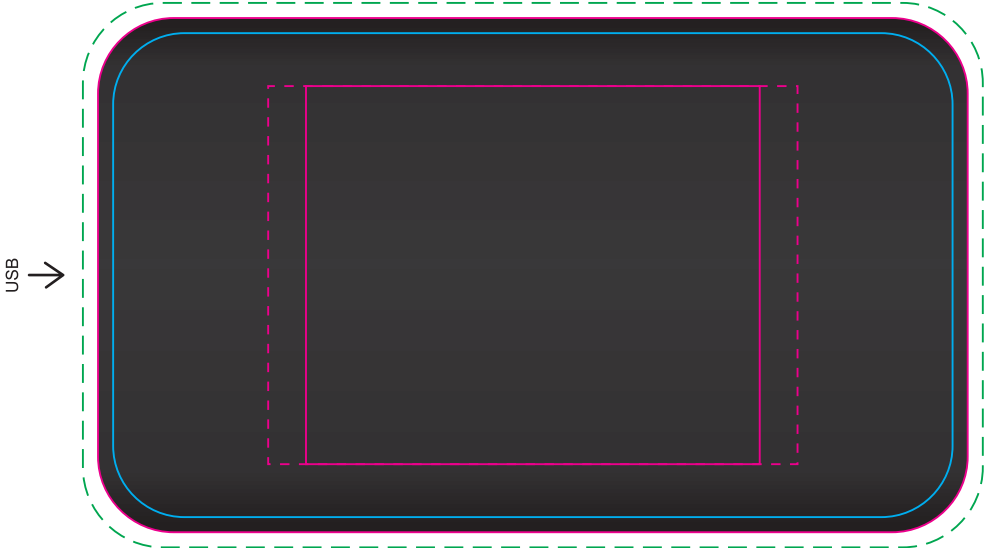

LL9205 - Dynamo Wireless Power Bank - White or Black

Screen/Pad Print  PMS XXXc

Digital 

Overspray of ink will appear on sides of item with a full reversal design

Pad
Print Area: 60mmL x 50mmH
Actual print size: xxmmL x xxmmH

Digital - Standard
Print Area: 70mmL x 50mmH
Actual print size: xxmmL x xxmmH

Digital - Edge to Edge
Print Area: 115mmL x 68mmH
Actual print size: xxmmL x xxmmH

Max print area for copy & text 
Finished print area - Digital/Pad 
Bleed line 

LL9205 - Dynamo Wireless Power Bank with Label - White or Black

Screen/Pad Print  PMS XXXc

Digital 

Label 

White gift box with Label

Pad
Print Area: 60mmL x 50mmH
Actual print size: xxmmL x xxmmH

Digital - Standard
Print Area: 70mmL x 50mmH
Actual print size: xxmmL x xxmmH

Digital - Edge to Edge
Print Area: 115mmL x 68mmH
Actual print size: xxmmL x xxmmH

Max print area for copy & text 
Finished print area - Digital/Pad 
Bleed line 

Label
Print Area: 90mmL x 43mmH
Actual print size: xxmmL x xxmmH