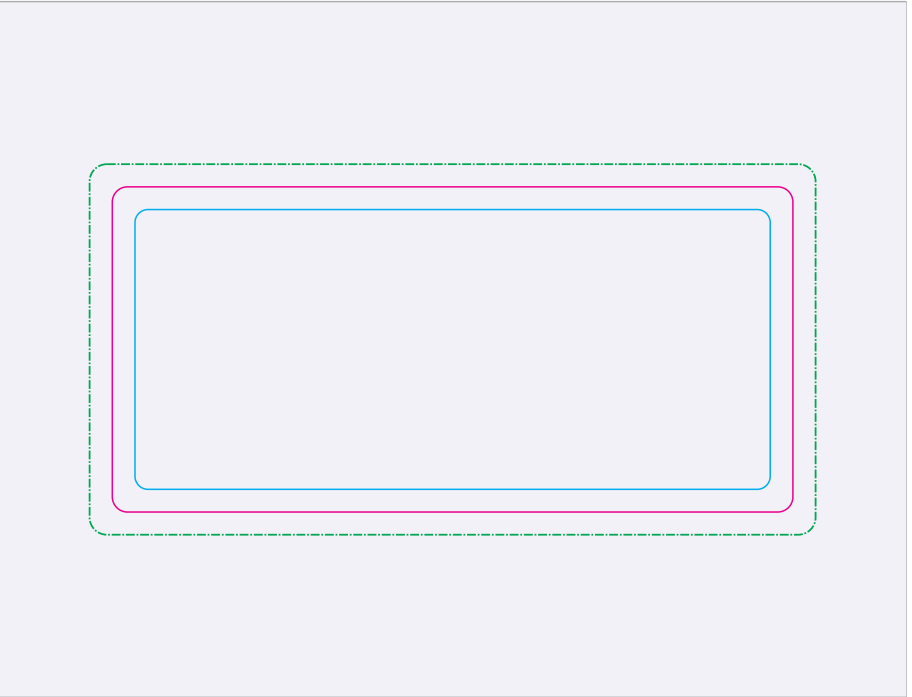

Digital - Standard
Print Area: 70mmL x 50mmH
Actual print size: xxmmL x xxmmH

Digital - Edge to Edge
Print Area: 115mmL x 68mmH
Actual print size: xxmmL x xxmmH

Max print area for copy & text 
Finished print area - Digital/Pad 
Bleed line 

LL9205 - Dynamo Wireless Power Bank with Label - White or Black

Screen/Pad Print  PMS XXXc

Digital 

Label 

White gift box with Label

Pad
Print Area: 60mmL x 50mmH
Actual print size: xxmmL x xxmmH

Digital - Standard
Print Area: 70mmL x 50mmH
Actual print size: xxmmL x xxmmH

Digital - Edge to Edge
Print Area: 115mmL x 68mmH
Actual print size: xxmmL x xxmmH

Max print area for copy & text 
Finished print area - Digital/Pad 
Bleed line 

Label
Print Area: 90mmL x 43mmH
Actual print size: xxmmL x xxmmH

Max print area for copy & text 
Finished print area 
Label Bleed 