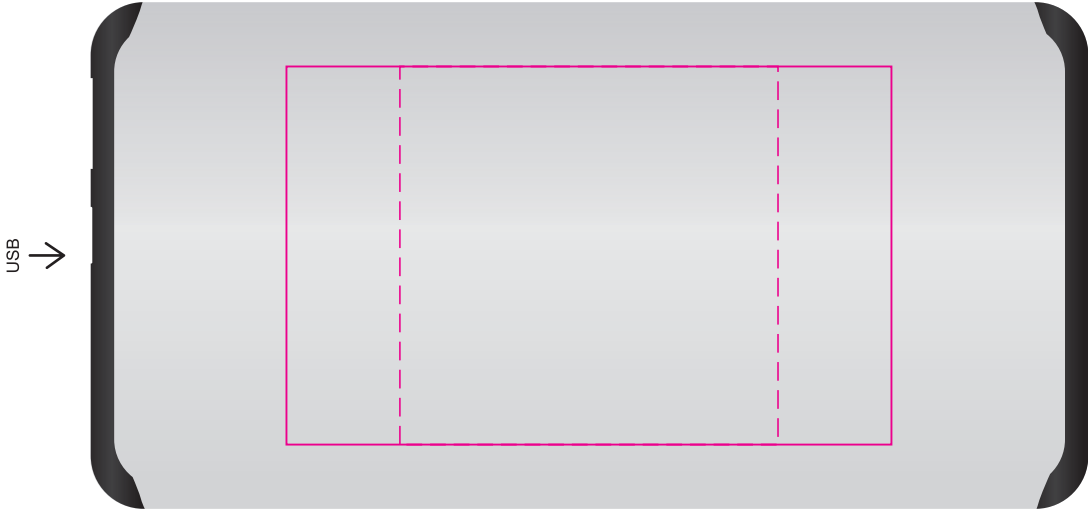

Logo Here

Job # XXXXXX
Cust # XXXX-XC

LL9204 - Matrix Power Bank - Silver or Black

- Pad Print  PMS XXXc
- CMYK Direct Digital 
- Laser Engrave 

Standard Inclusion

- TYPE C
- Micro USB
- 8 PIN

3 in 1 Cable

Pad
Print Area: 50mmL x 50mmH
Actual print size: xxmmL x xxmmH

Laser/Digital
Print Area: 80mmL x 50mmH
Actual print size: xxmmL x xxmmH

Finished print area - Laser/Digital Print 
Finished print area - Pad Print 

Logo Here

Job # XXXXXX
Cust # XXXX-XC

LL9204 - Matrix Power Bank with Label - Silver, Black

- Pad Print  PMS XXXc
- CMYK Direct Digital  CMYK
- Laser Engrave 

CMYK Label 

Standard Inclusion
3 in 1 Cable

- TYPE C
- Micro USB
- 8 PIN

Natural gift box with Label

Pad
Print Area: 50mmL x 50mmH
Actual print size: xxmmL x xxmmH

Laser/Digital
Print Area: 80mmL x 50mmH
Actual print size: xxmmL x xxmmH

Finished print area - Laser/Digital Print 
Finished print area - Pad Print 

Label
Print Area: 70mmL x 40mmH
Actual print size: xxmmL x xxmmH