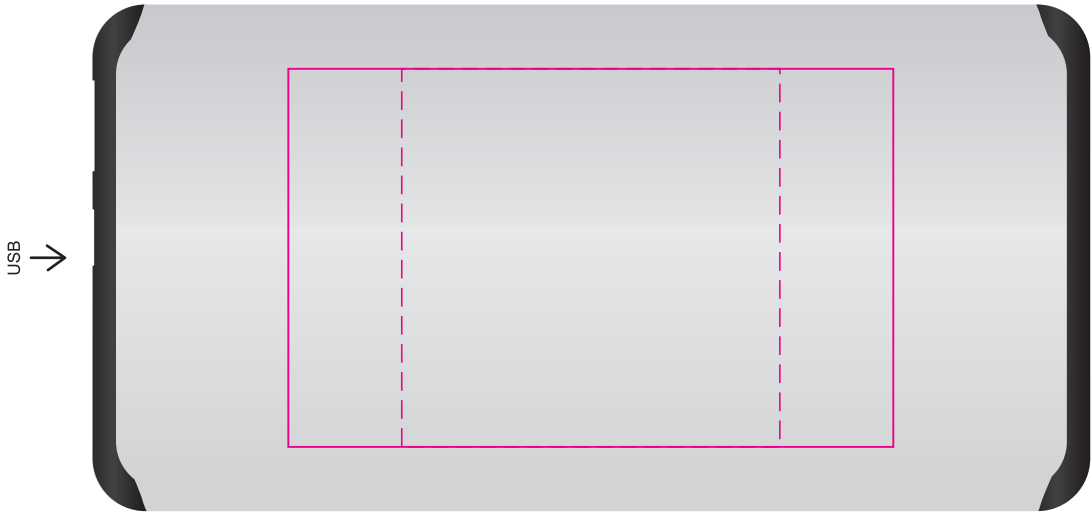

Laser/Digital
Print Area: 80mmL x 50mmH
Actual print size: xxmmL x xxmmH

Finished print area - Laser/Digital Print 
Finished print area - Pad Print 

Label
Print Area: 70mmL x 40mmH
Actual print size: xxmmL x xxmmH

Max print area for copy & text 
Finished print area 
Label Bleed 

Logo Here

Job # XXXXXX
Cust # XXXX-XC

LL9204 - Matrix Power Bank with Digital Sleeve - Silver or Black

- Pad Print  PMS XXXc
- CMYK Direct Digital 
- Laser Engrave 

CMYK Direct Digital 

Standard Inclusion
3 in 1 Cable

- TYPE C
- Micro USB
- 8 PIN

Pad
Print Area: 50mmL x 50mmH
Actual print size: xxmmL x xxmmH

Laser/Digital
Print Area: 80mmL x 50mmH
Actual print size: xxmmL x xxmmH

Finished print area - Laser/Digital Print 
Finished print area - Pad Print 

Sleeve on box - showing at 50% of actual size

Sleeve
Print Area: 260mmL x 141mmH
Actual print size: xxmmL x xxmmH

Finished print area - Actual Size 
Finished print area - Text & Copy 
Fold Lines 
Bleed Requirement 