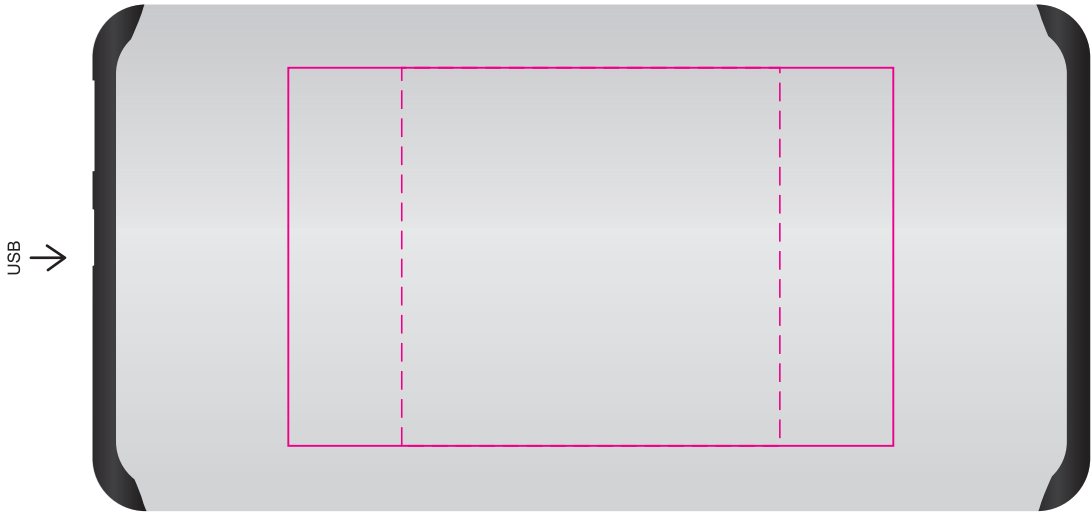

Laser/Digital
Print Area: 80mmL x 50mmH
Actual print size: xxmmL x xxmmH

Finished print area - Laser/Digital Print 
Finished print area - Pad Print 

Logo Here

Job # XXXXXX
Cust # XXXX-XC

LL9204 - Matrix Power Bank with Label - Silver, Black

- Pad Print  PMS XXXc
- CMYK Direct Digital  CMYK
- Laser Engrave 

CMYK Label 

Standard Inclusion
3 in 1 Cable

- TYPE C
- Micro USB
- 8 PIN

Natural gift box with Label

Pad
Print Area: 50mmL x 50mmH
Actual print size: xxmmL x xxmmH

Laser/Digital
Print Area: 80mmL x 50mmH
Actual print size: xxmmL x xxmmH

Finished print area - Laser/Digital Print 
Finished print area - Pad Print 

Label
Print Area: 70mmL x 40mmH
Actual print size: xxmmL x xxmmH

Overlap

Sleeve

Print Area: 260mmL x 141mmH

Actual print size: xxmmL x xxmmH

- Finished print area - *Actual Size* ————
- Finished print area - *Text & Copy* ————
- Fold Lines ————
- Bleed Requirement - - - - -