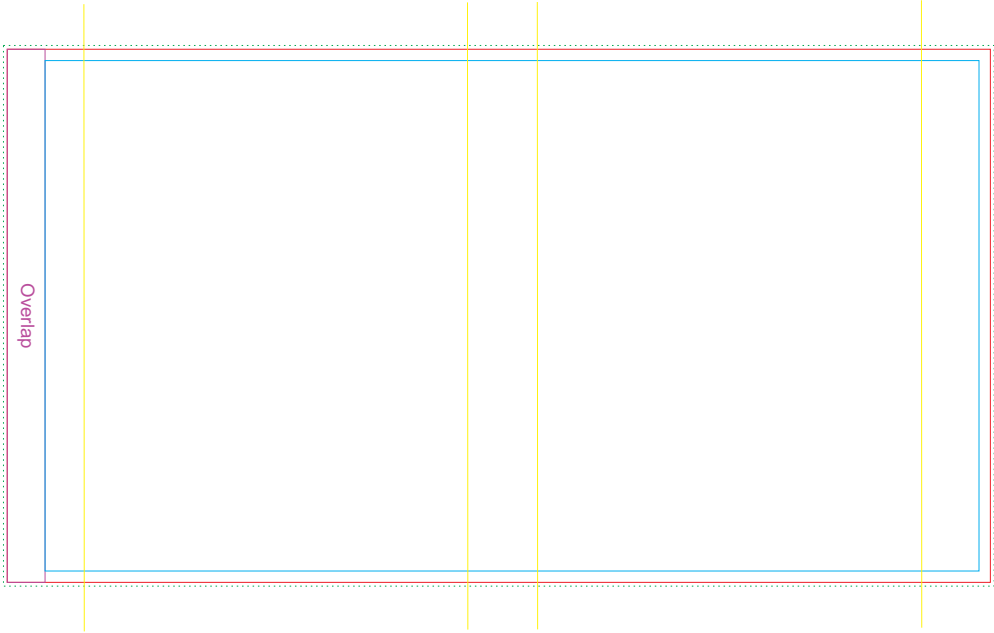

Laser/Digital
Print Area: 80mmL x 50mmH
Actual print size: xxmmL x xxmmH

Finished print area - Laser/Digital Print 
Finished print area - Pad Print 

Label
Print Area: 70mmL x 40mmH
Actual print size: xxmmL x xxmmH

CMYK Direct Digital 

Standard Inclusion
3 in 1 Cable

- TYPE C
- Micro USB
- 8 PIN

Pad
Print Area: 50mmL x 50mmH
Actual print size: xxmmL x xxmmH

Laser/Digital
Print Area: 80mmL x 50mmH
Actual print size: xxmmL x xxmmH

Finished print area - Laser/Digital Print 
Finished print area - Pad Print 

Sleeve on box - showing at 50% of actual size

Sleeve
Print Area: 260mmL x 141mmH
Actual print size: xxmmL x xxmmH

Finished print area - Actual Size 
Finished print area - Text & Copy 
Fold Lines 
Bleed Requirement 

Overlap

Sleeve

Print Area: 260mmL x 141mmH

Actual print size: xxmmL x xxmmH

- Finished print area - *Actual Size* ————
- Finished print area - *Text & Copy* ————
- Fold Lines ————
- Bleed Requirement - - - - -