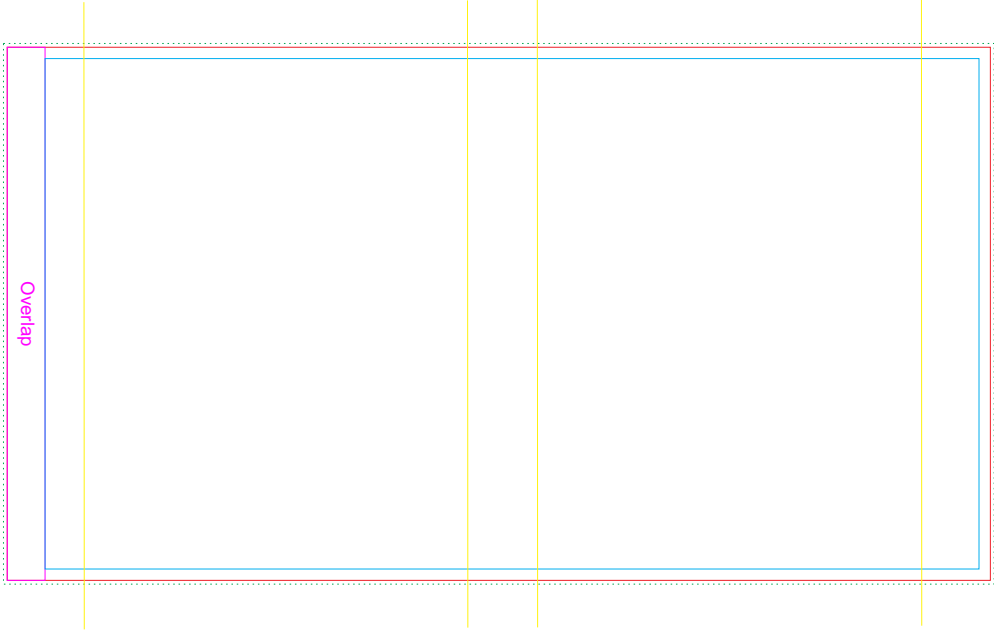

Laser/Digital
Print Area: 80mmL x 50mmH
Actual print size: xxmmL x xxmmH

Finished print area - Laser/Digital Print 
Finished print area - Pad Print 

Label
Print Area: 70mmL x 40mmH
Actual print size: xxmmL x xxmmH

CMYK Direct Digital 

Standard Inclusion
3 in 1 Cable

- TYPE C
- Micro USB
- 8 PIN

Pad
Print Area: 50mmL x 50mmH
Actual print size: xxmmL x xxmmH

Laser/Digital
Print Area: 80mmL x 50mmH
Actual print size: xxmmL x xxmmH

Finished print area - Laser/Digital Print 
Finished print area - Pad Print 

Sleeve on box - showing at 50% of actual size

Sleeve
Print Area: 260mmL x 141mmH
Actual print size: xxmmL x xxmmH

Finished print area - Actual Size 
Finished print area - Text & Copy 
Fold Lines 
Bleed Requirement 

Overlap

Sleeve

Print Area: 260mmL x 141mmH

Actual print size: xxmmL x xxmmH

- Finished print area - *Actual Size* ———
- Finished print area - *Text & Copy* ———
- Fold Lines ———
- Bleed Requirement - - - - -