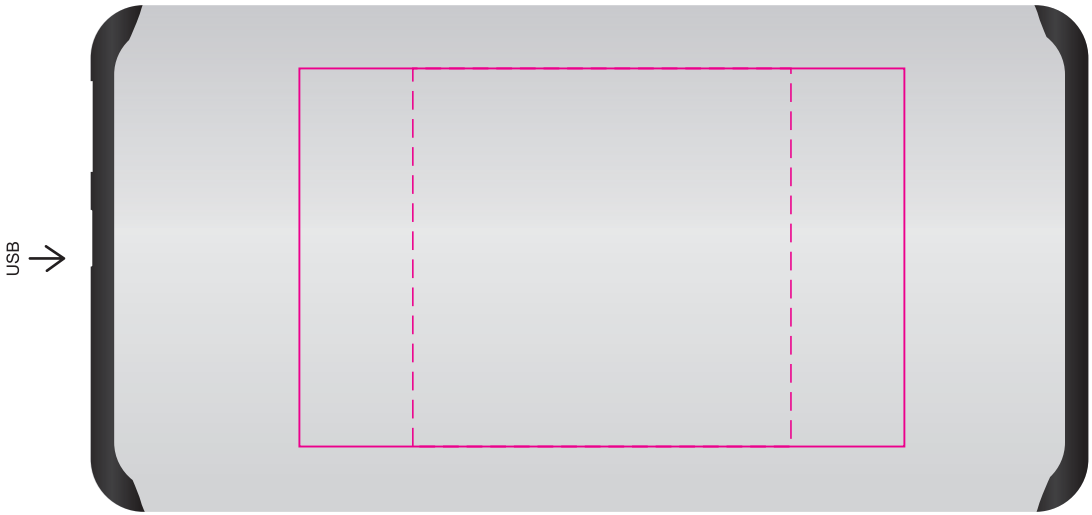

Logo Here

Job # XXXXXX
Cust # XXXX-XC

LL9204 - Matrix Power Bank - Silver or Black

- Pad Print  PMS XXXc
- CMYK Direct Digital 
- Laser Engrave 

Standard Inclusion

- TYPE C
- Micro USB
- 8 PIN

3 in 1 Cable

Pad
Print Area: 50mmL x 50mmH
Actual print size: xxmmL x xxmmH

Laser/Digital
Print Area: 80mmL x 50mmH
Actual print size: xxmmL x xxmmH

Finished print area - Laser/Digital Print 
Finished print area - Pad Print 

Logo Here

Job # XXXXXX
Cust # XXXX-XC

LL9204 - Matrix Power Bank with Label - Silver, Black

- Pad Print  PMS XXXc
- CMYK Direct Digital  CMYK
- Laser Engrave 

CMYK Label 

Standard Inclusion
3 in 1 Cable

- TYPE C
- Micro USB
- 8 PIN

Natural gift box with Label

Pad
Print Area: 50mmL x 50mmH
Actual print size: xxmmL x xxmmH

Laser/Digital
Print Area: 80mmL x 50mmH
Actual print size: xxmmL x xxmmH

Finished print area - Laser/Digital Print 
Finished print area - Pad Print 

Label
Print Area: 70mmL x 40mmH
Actual print size: xxmmL x xxmmH