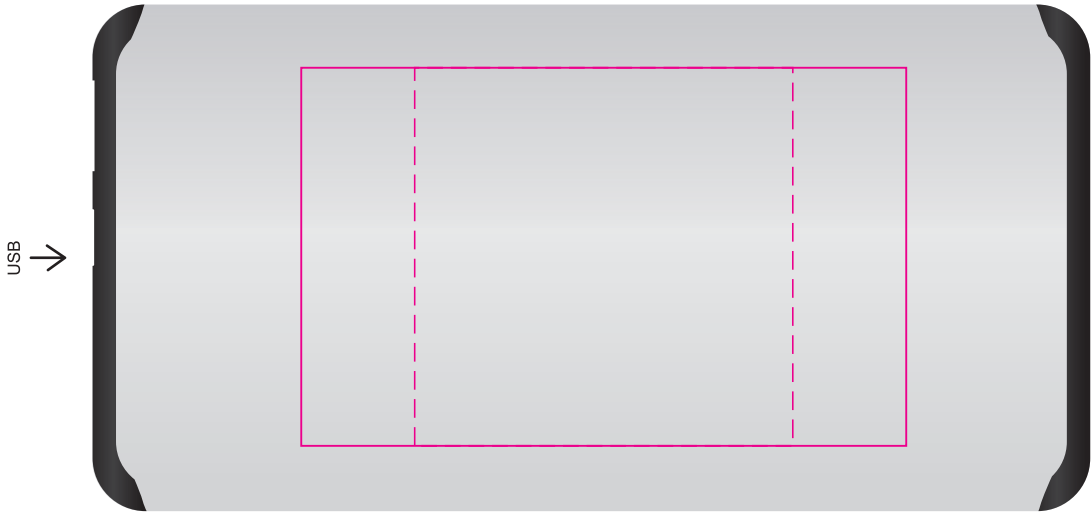

Laser/Digital
Print Area: 80mmL x 50mmH
Actual print size: xxmmL x xxmmH

Finished print area - Laser/Digital Print 
Finished print area - Pad Print 

Logo Here

Job # XXXXXX
Cust # XXXX-XC

LL9204 - Matrix Power Bank with Label - Silver, Black

- Pad Print  PMS XXXc
- CMYK Direct Digital  CMYK
- Laser Engrave 

CMYK Label 

Standard Inclusion
3 in 1 Cable

- TYPE C
- Micro USB
- 8 PIN

Natural gift box with Label

Pad
Print Area: 50mmL x 50mmH
Actual print size: xxmmL x xxmmH

Laser/Digital
Print Area: 80mmL x 50mmH
Actual print size: xxmmL x xxmmH

Finished print area - Laser/Digital Print 
Finished print area - Pad Print 

Label
Print Area: 70mmL x 40mmH
Actual print size: xxmmL x xxmmH

Finished print area - Laser/Digital Print 
Finished print area - Pad Print 

Sleeve on box - showing at 50% of actual size

Sleeve
Print Area: 260mmL x 141mmH
Actual print size: xxmmL x xxmmH

Finished print area - Actual Size 
Finished print area - Text & Copy 
Fold Lines 
Bleed Requirement 