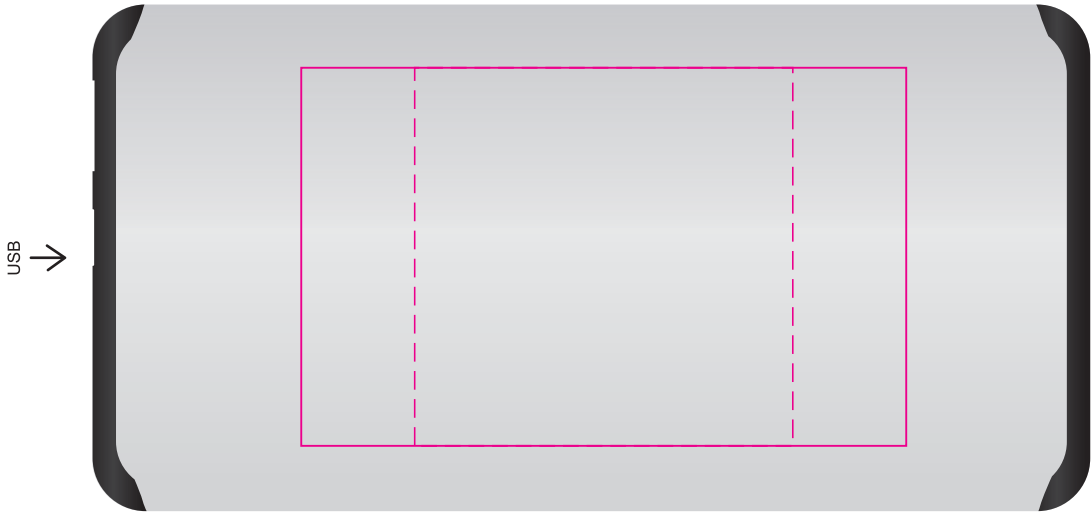

Laser/Digital
Print Area: 80mmL x 50mmH
Actual print size: xxmmL x xxmmH

Finished print area - Laser/Digital Print 
Finished print area - Pad Print 

Label
Print Area: 70mmL x 40mmH
Actual print size: xxmmL x xxmmH

Max print area for copy & text 
Finished print area 
Label Bleed 

Logo Here

Job # XXXXXX
Cust # XXXX-XC

LL9204 - Matrix Power Bank with Digital Sleeve - Silver or Black

- Pad Print  PMS XXXc
- CMYK Direct Digital 
- Laser Engrave 

CMYK Direct Digital 

Standard Inclusion
3 in 1 Cable

- TYPE C
- Micro USB
- 8 PIN

Pad
Print Area: 50mmL x 50mmH
Actual print size: xxmmL x xxmmH

Laser/Digital
Print Area: 80mmL x 50mmH
Actual print size: xxmmL x xxmmH

Finished print area - Laser/Digital Print 
Finished print area - Pad Print 

Sleeve on box - showing at 50% of actual size

Sleeve
Print Area: 260mmL x 141mmH
Actual print size: xxmmL x xxmmH

Finished print area - Actual Size 
Finished print area - Text & Copy 
Fold Lines 
Bleed Requirement 