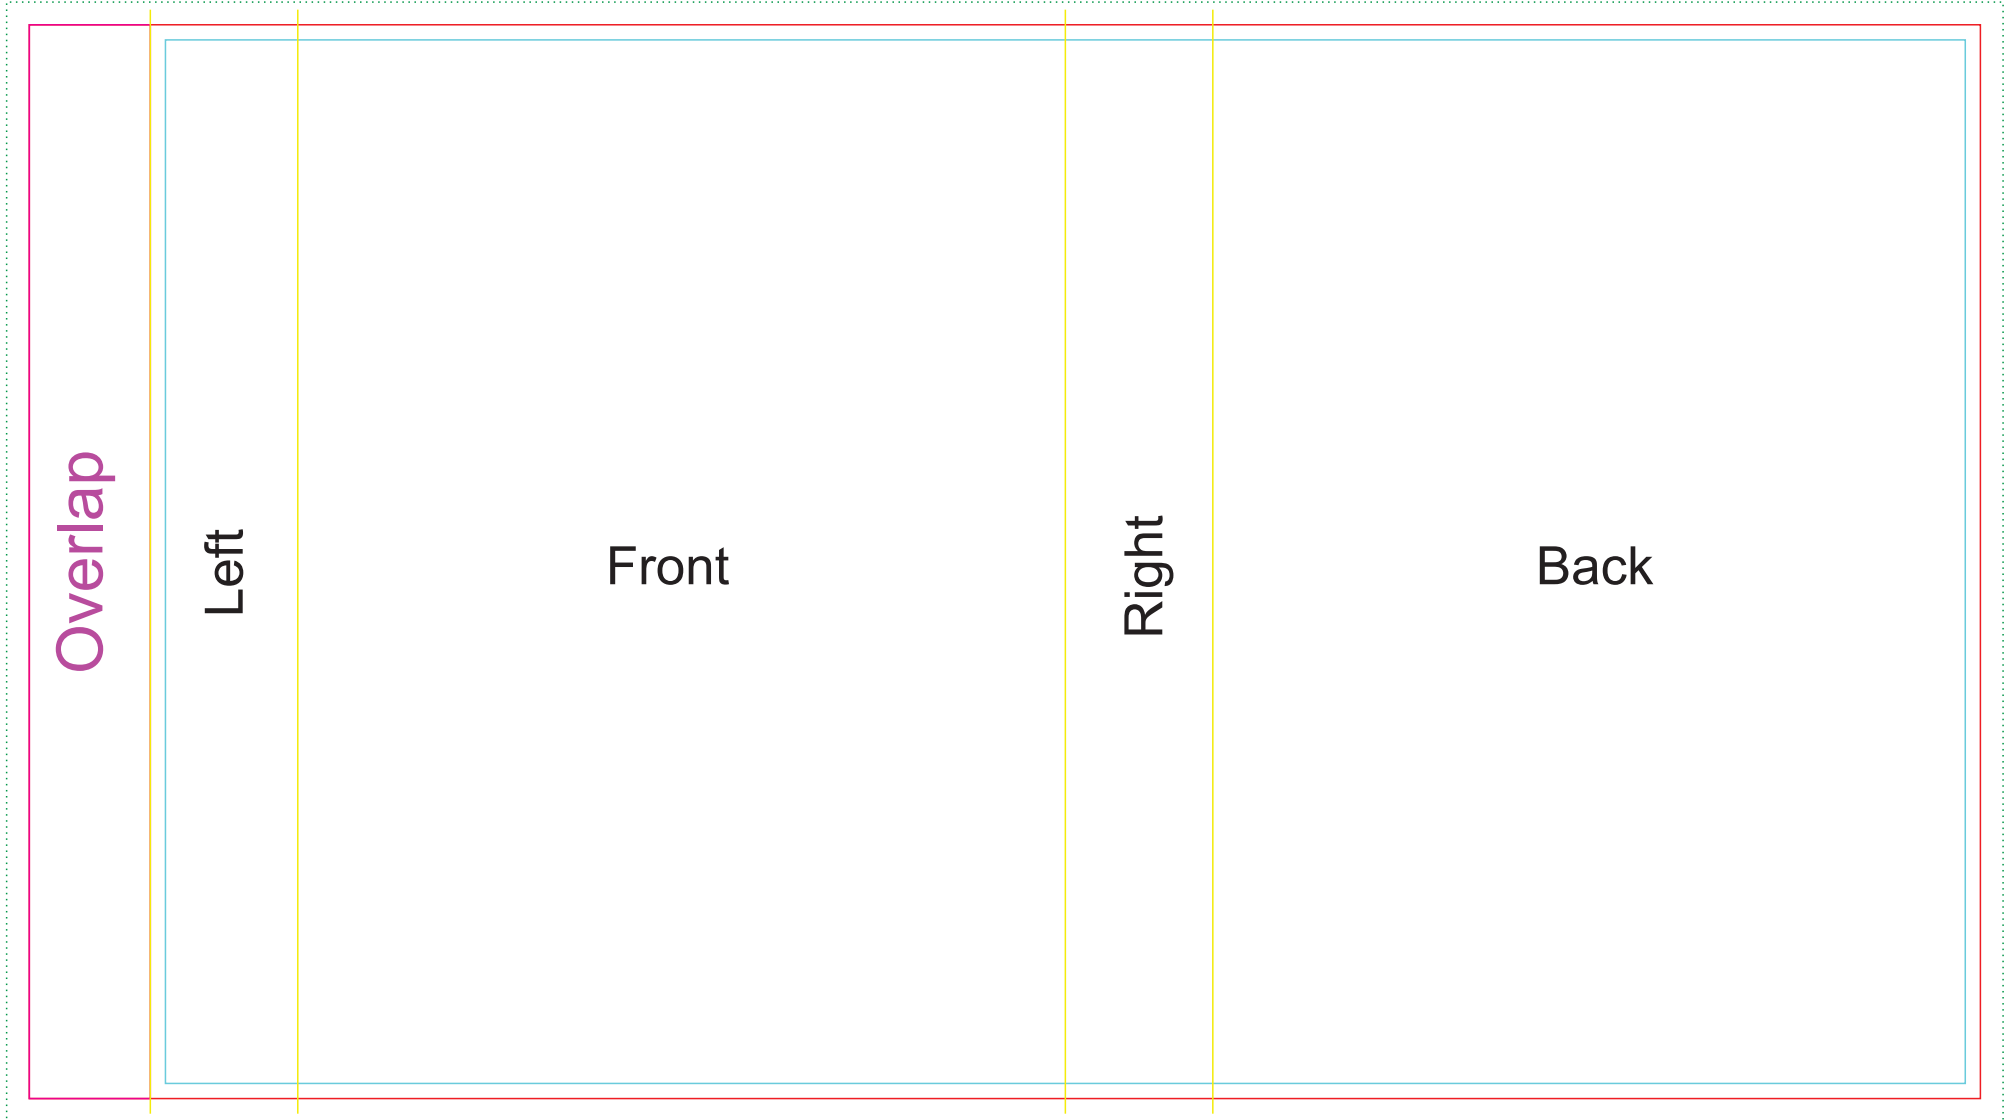

Natural gift box with Label

Pad
Print Area: 50mmL x 50mmH
Actual print size: xxmmL x xxmmH

Laser/Digital - Min Thickness required is 0.7mm (laser only)
Print Area: 80mmL x 50mmH
Actual print size: xxmmL x xxmmH

Finished print area - Laser/Digital Print 
Finished print area - Pad Print 

Label
Print Area: 70mmL x 40mmH
Actual print size: xxmmL x xxmmH

Max print area for copy & text 
Finished print area 
Label Bleed 

- TYPE C
- Micro USB
- 8 PIN

Sleeve on box - showing at 50% of actual size

Pad
Print Area: 50mmL x 50mmH
Actual print size: xxmmL x xxmmH

Laser/Digital - Min Thickness required is 0.7mm (laser only)
Print Area: 80mmL x 50mmH
Actual print size: xxmmL x xxmmH

Finished print area - Laser/Digital Print 
Finished print area - Pad Print 

Sleeve
Print Area: 258mmL x 142mmH
Actual print size: xxmmL x xxmmH

Finished print area - Actual Size 
Finished print area - Text & Copy 
Fold Lines 
Bleed Requirement 