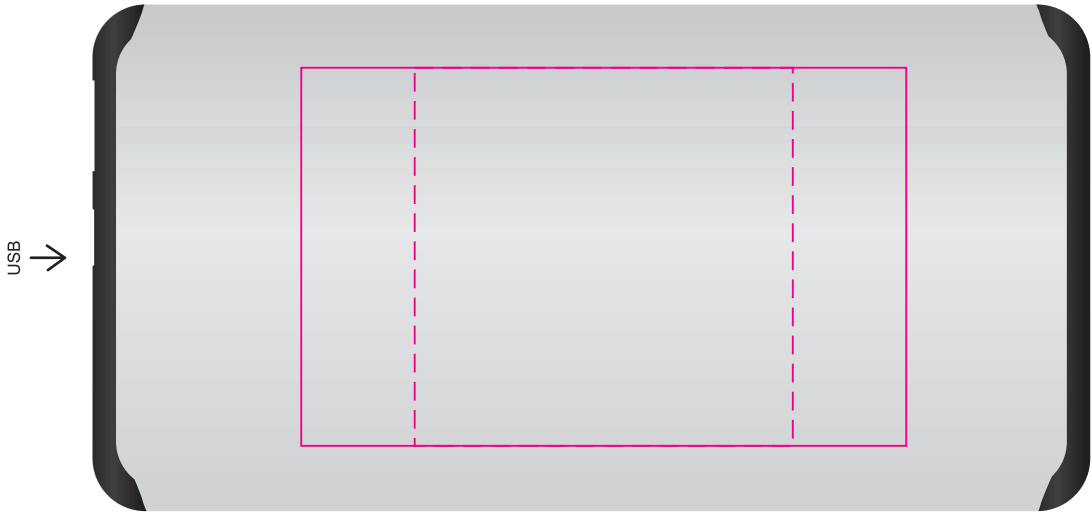

Laser/Digital - - Min Thickness required is 0.7mm (laser only)
Print Area: 80mmL x 50mmH
Actual print size: xxmmL x xxmmH

Finished print area - Laser/Digital Print 
Finished print area - Pad Print 

Logo Here

Natural gift box with Label

Pad
Print Area: 50mmL x 50mmH
Actual print size: xxmmL x xxmmH

Laser/Digital - Min Thickness required is 0.7mm (laser only)
Print Area: 80mmL x 50mmH
Actual print size: xxmmL x xxmmH

Finished print area - Laser/Digital Print 
Finished print area - Pad Print 

Label
Print Area: 70mmL x 40mmH
Actual print size: xxmmL x xxmmH

Max print area for copy & text 
Finished print area 
Label Bleed 

- TYPE C
- Micro USB
- 8 PIN

Sleeve on box - showing at 50% of actual size

Pad
Print Area: 50mmL x 50mmH
Actual print size: xxmmL x xxmmH

Laser/Digital - Min Thickness required is 0.7mm (laser only)
Print Area: 80mmL x 50mmH
Actual print size: xxmmL x xxmmH