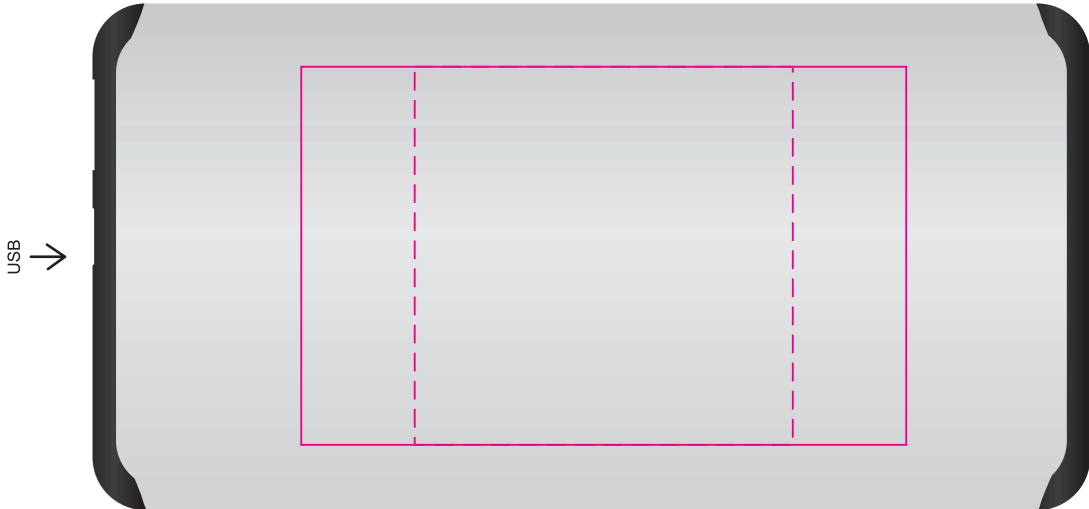

Natural gift box with Label

Pad
Print Area: 50mmL x 50mmH
Actual print size: xxmmL x xxmmH

Laser/Digital - Min Thickness required is 0.7mm (laser only)
Print Area: 80mmL x 50mmH
Actual print size: xxmmL x xxmmH

Finished print area - Laser/Digital Print 
Finished print area - Pad Print 

Label
Print Area: 70mmL x 40mmH
Actual print size: xxmmL x xxmmH

Max print area for copy & text 
Finished print area 
Label Bleed 

- TYPE C
- Micro USB
- 8 PIN

Sleeve on box - showing at 50% of actual size

Pad
Print Area: 50mmL x 50mmH
Actual print size: xxmmL x xxmmH

Laser/Digital - Min Thickness required is 0.7mm (laser only)
Print Area: 80mmL x 50mmH
Actual print size: xxmmL x xxmmH

Finished print area - Laser/Digital Print 
Finished print area - Pad Print 

Sleeve
Print Area: 258mmL x 142mmH
Actual print size: xxmmL x xxmmH

Finished print area - Actual Size 
Finished print area - Text & Copy 
Fold Lines 
Bleed Requirement 