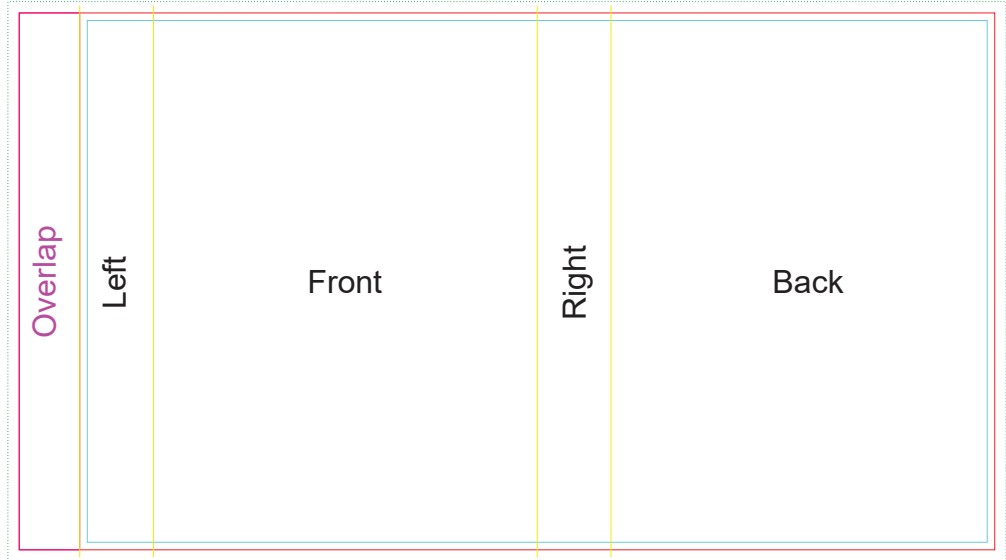

Natural gift box with Label

Pad
Print Area: 50mmL x 50mmH
Actual print size: xxmmL x xxmmH

Laser/Digital - Min Thickness required is 0.7mm (laser only)
Print Area: 80mmL x 50mmH
Actual print size: xxmmL x xxmmH

Finished print area - Laser/Digital Print 
Finished print area - Pad Print 

Label
Print Area: 70mmL x 40mmH
Actual print size: xxmmL x xxmmH

Max print area for copy & text 
Finished print area 
Label Bleed 

- TYPE C
- Micro USB
- 8 PIN

Sleeve on box - showing at 50% of actual size

Pad
Print Area: 50mmL x 50mmH
Actual print size: xxmmL x xxmmH

Laser/Digital - Min Thickness required is 0.7mm (laser only)
Print Area: 80mmL x 50mmH
Actual print size: xxmmL x xxmmH

Finished print area - Laser/Digital Print 
Finished print area - Pad Print 

Sleeve
Print Area: 258mmL x 142mmH
Actual print size: xxmmL x xxmmH

Finished print area - Actual Size 
Finished print area - Text & Copy 
Fold Lines 
Bleed Requirement 