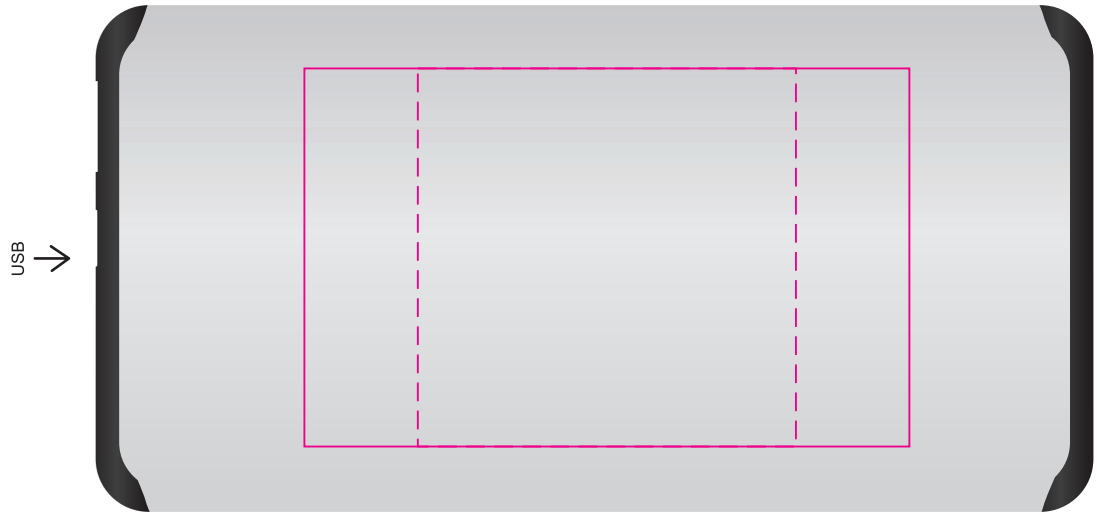

Logo Here

Job # XXXXXX
Cust # XXXX-XC

LL9204 - Matrix Power Bank - Silver or Black

- Pad Print  PMS XXXc
- CMYK Direct Digital 
- Laser Engrave 

Standard Inclusion

- TYPE C
- Micro USB
- 8 PIN

3 in 1 Cable

Pad
Print Area: 50mmL x 50mmH
Actual print size: xxmmL x xxmmH

Laser/Digital - - Min Thickness required is 0.7mm (laser only)
Print Area: 80mmL x 50mmH
Actual print size: xxmmL x xxmmH

Finished print area - Laser/Digital Print 
Finished print area - Pad Print 

Logo Here

Natural gift box with Label

Pad
Print Area: 50mmL x 50mmH
Actual print size: xxmmL x xxmmH

Laser/Digital - Min Thickness required is 0.7mm (laser only)
Print Area: 80mmL x 50mmH
Actual print size: xxmmL x xxmmH

- TYPE C
- Micro USB
- 8 PIN

Sleeve on box - showing at 50% of actual size

Pad
Print Area: 50mmL x 50mmH
Actual print size: xxmmL x xxmmH

Laser/Digital - Min Thickness required is 0.7mm (laser only)
Print Area: 80mmL x 50mmH
Actual print size: xxmmL x xxmmH