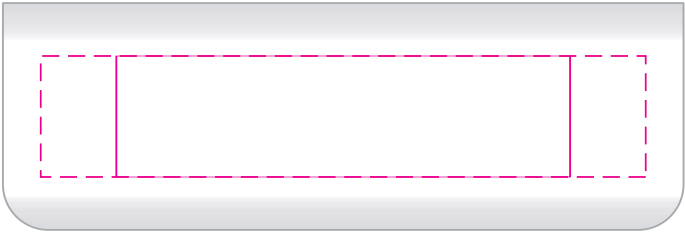

Plugin for USB

Plugin for USB

Pad
Print Area: 60mmL x 16mmH
Actual print size: xxmmL x xxmmH

Digital
Print Area: 80mmL x 16mmH
Actual print size: xxmmL x xxmmH

Finished print area - Pad 
Finished print area - Digital 

Plugin for USB

Plugin for USB

Natural gift box with Label

Pad
Print Area: 60mmL x 16mmH
Actual print size: xxmmL x xxmmH

Digital
Print Area: 80mmL x 16mmH
Actual print size: xxmmL x xxmmH

Finished print area - Pad 
Finished print area - Digital 

Label
Print Area: 70mmL x 40mmH
Actual print size: xxmmL x xxmmH

Max print area for copy & text 
Finished print area 
Label Bleed 

LL9111 - Impulse Power Bank with Sleeve - White or Black + Sleeve

Pad Print  PMS XXXc

Sleeve
Print Area: 166mmL x 92mmH
Actual print size: xxmmL x xxmmH

Max print area for copy & text 
Finished print area 
Folds 

Sleeve

Print Area: 166mmL x 92mmH

Actual print size: xxmmL x xxmmH

Max print area for copy & text