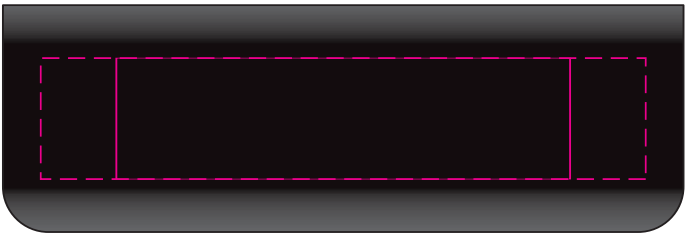

Logo Here

Job # XXXXXX
Cust # XXXX-XC

LL9111 - Impulse Power Bank - White or Black

Pad Print  PMS XXXc

CMYK Direct Digital 

Cable supplied with Black Powerbank
USB - Micro USB 

Cable supplied with White Powerbank
USB - Micro USB 

Plugin for USB

Plugin for USB

Pad
Print Area: 60mmL x 16mmH
Actual print size: xxmmL x xxmmH

Digital
Print Area: 80mmL x 16mmH
Actual print size: xxmmL x xxmmH

Finished print area - Pad 
Finished print area - Digital 

Plugin for USB

Plugin for USB

Natural gift box with Label

Pad
Print Area: 60mmL x 16mmH
Actual print size: xxmmL x xxmmH

Digital
Print Area: 80mmL x 16mmH
Actual print size: xxmmL x xxmmH

Finished print area - Pad 
Finished print area - Digital 

Label
Print Area: 70mmL x 40mmH
Actual print size: xxmmL x xxmmH

Max print area for copy & text 
Finished print area 
Label Bleed 

LL9111 - Impulse Power Bank with Sleeve - White or Black + Sleeve

Pad Print  PMS XXXc