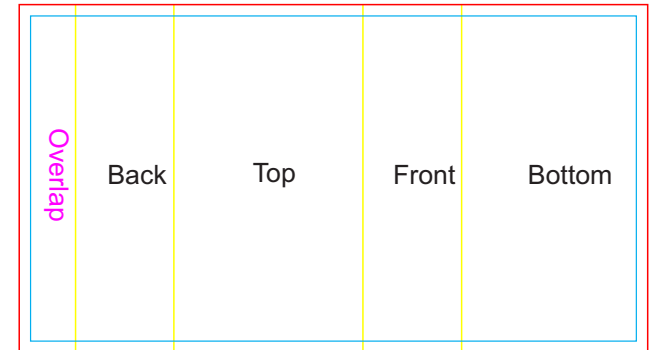

Pad
Print Area: 60mmL x 16mmH
Actual print size: xxmmL x xxmmH

Digital
Print Area: 80mmL x 16mmH
Actual print size: xxmmL x xxmmH

Finished print area - *Pad*
Finished print area - *Digital*

Sleeve
Print Area: 166mmL x 92mmH
Actual print size: xxmmL x xxmmH

Max print area for copy & text
Finished print area
Folds