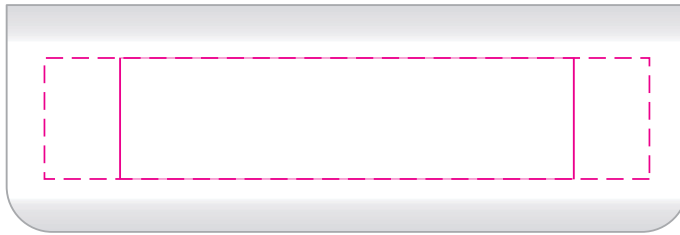

LL9111 - Impulse Power Bank with Sleeve - White or Black + Sleeve

Pad Print PMS XXXc

CMYK Direct Digital

Plugin for USB