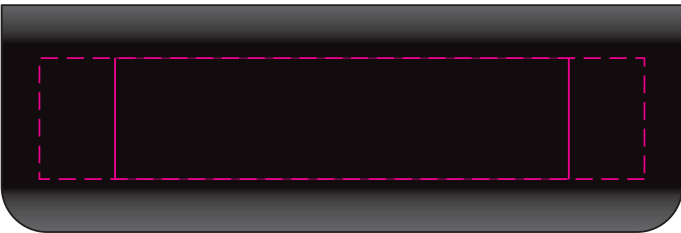

LL9111 - Impulse Power Bank with Label - White or Black

Pad Print  PMS XXXc

CMYK Direct Digital 

CMYK Label 

Cable supplied with Black Powerbank
USB - Micro USB 

Cable supplied with White Powerbank
USB - Micro USB 

Plugin for USB

Plugin for USB

Natural gift box with Label

Pad
Print Area: 60mmL x 16mmH
Actual print size: xxmmL x xxmmH

Digital
Print Area: 80mmL x 16mmH
Actual print size: xxmmL x xxmmH

Finished print area - Pad 
Finished print area - Digital 

Label
Print Area: 70mmL x 40mmH
Actual print size: xxmmL x xxmmH

Max print area for copy & text 
Finished print area 
Label Bleed 

LL9111 - Impulse Power Bank with Sleeve - White or Black + Sleeve

Pad Print  PMS XXXc