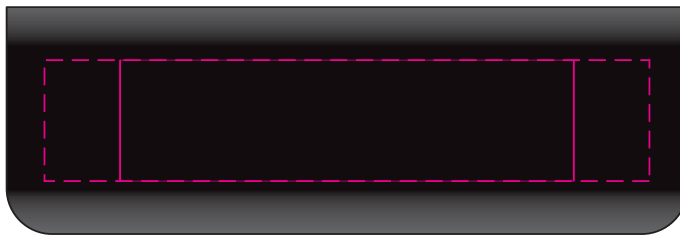

Label
Print Area: 70mmL x 40mmH
Actual print size: xxmmL x xxmmH

Max print area for copy & text 
Finished print area 
Label Bleed 

LL9111 - Impulse Power Bank with Sleeve - White or Black + Sleeve

Pad Print  PMS XXXc

CMYK Direct Digital 

Plugin for USB

Plugin for USB

Pad
Print Area: 60mmL x 16mmH
Actual print size: xxmmL x xxmmH

Digital
Print Area: 80mmL x 16mmH
Actual print size: xxmmL x xxmmH

Finished print area - *Pad* 
Finished print area - *Digital* 