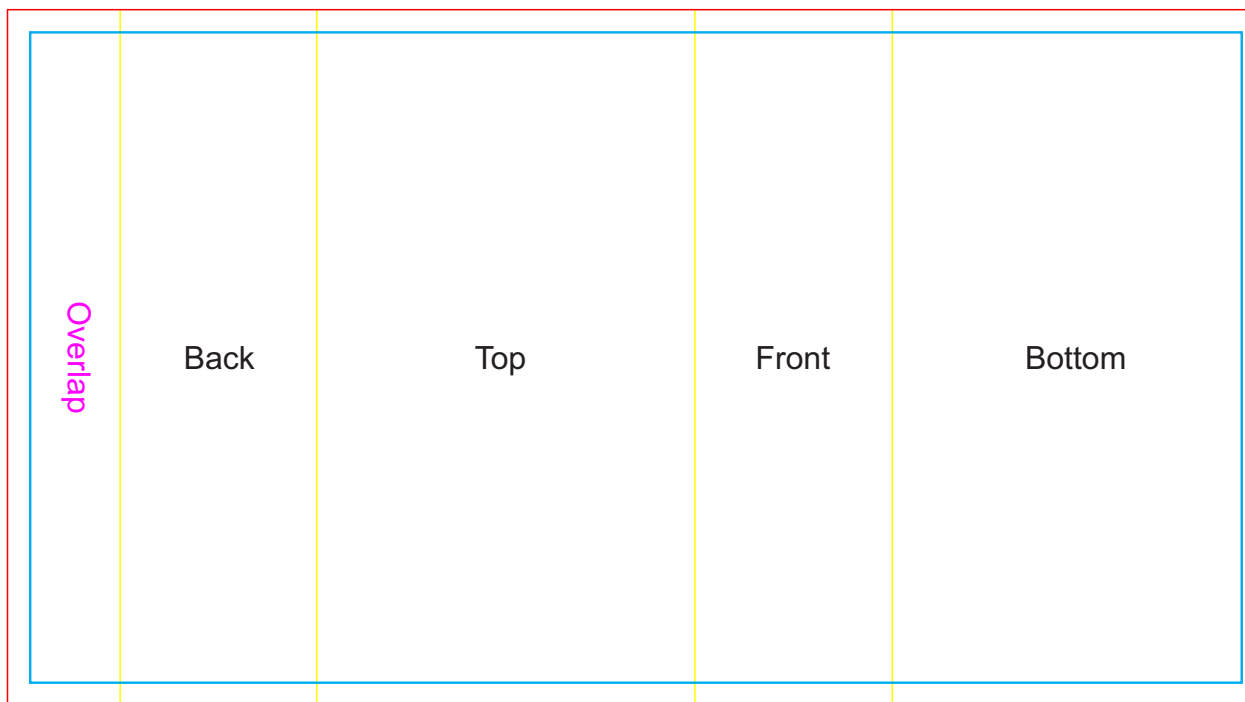

Label
Print Area: 70mmL x 40mmH
Actual print size: xxmmL x xxmmH

Max print area for copy & text 
Finished print area 
Label Bleed 

LL9111 - Impulse Power Bank with Sleeve - White or Black + Sleeve

Pad Print  PMS XXXc

CMYK Direct Digital 

Plugin for USB

Plugin for USB

Pad
Print Area: 60mmL x 16mmH
Actual print size: xxmmL x xxmmH

Digital
Print Area: 80mmL x 16mmH
Actual print size: xxmmL x xxmmH

Finished print area - *Pad* 
Finished print area - *Digital* 

Sleeve
Print Area: 166mmL x 92mmH
Actual print size: xxmmL x xxmmH

Max print area for copy & text 
Finished print area 
Folds 

Sleeve

Print Area: 166mmL x 92mmH

Actual print size: xxmmL x xxmmH

Max print area for copy & text