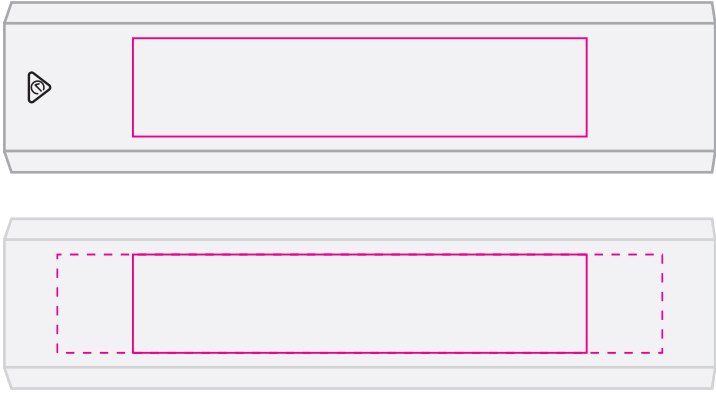

Top / Bottom / Left / Right Side

Pad/Laser
Print Area: 60mmL x 13mmH
Actual print size: xxmmL x xxmmH

Digital
Print Area: 80mmL x 13mmH
Actual print size: xxmmL x xxmmH

Finished print area - Pad Print / Laser 

Finished print area - Digital 

Below at 40% of actual size

Job # XXXXXX
Cust # XXXX-XC

LL9109 - Velocity Power Bank with Label on Box - White, Silver, Red, Light Blue, Black

- Pad Print PMS XXXc
- CMYK Direct Digital
- Laser Engrave
- CMYK Label

Position of cannot be guaranteed and will vary between shipments.
Print will always be on opposite side of symbol.

Top / Bottom / Left / Right Side

Below at 40% of actual size

White gift box with Label

Pad/Laser
Print Area: 60mmL x 13mmH
Actual print size: xxmmL x xxmmH

Digital
Print Area: 80mmL x 13mmH
Actual print size: xxmmL x xxmmH

Label
Print Area: 70mmL x 40mmH
Actual print size: xxmmL x xxmmH

Finished print area - Pad Print / Laser —
Finished print area - Digital - - -