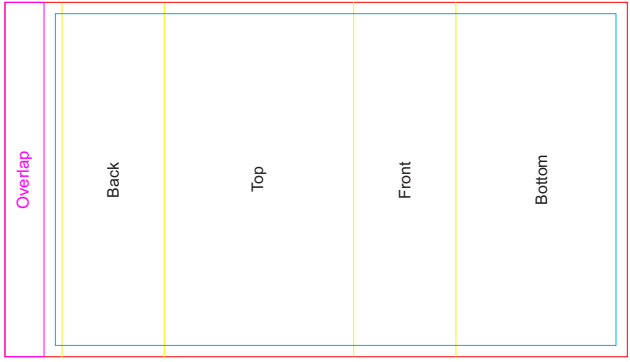

Position of cannot be guaranteed and will vary between shipments.
Print will always be on opposite side of symbol.

Top / Bottom / Left / Right Side

Below at 40% of actual size

White gift box with Label

Pad/Laser
Print Area: 60mmL x 13mmH
Actual print size: xxmmL x xxmmH

Position of cannot be guaranteed and will vary between shipments.
Print will always be on opposite side of symbol.

Top / Bottom / Left / Right Side

Below at 40% of actual size

Sleeve on box

Pad/Laser
Print Area: 60mmL x 13mmH
Actual print size: xxmmL x xxmmH

Digital
Print Area: 80mmL x 13mmH
Actual print size: xxmmL x xxmmH

Sleeve
Print Area: 164.5mmL x 93mmH
Actual print size: xxmmL x xxmmH

Finished print area - Pad Print / Laser —
Finished print area - Digital - - -