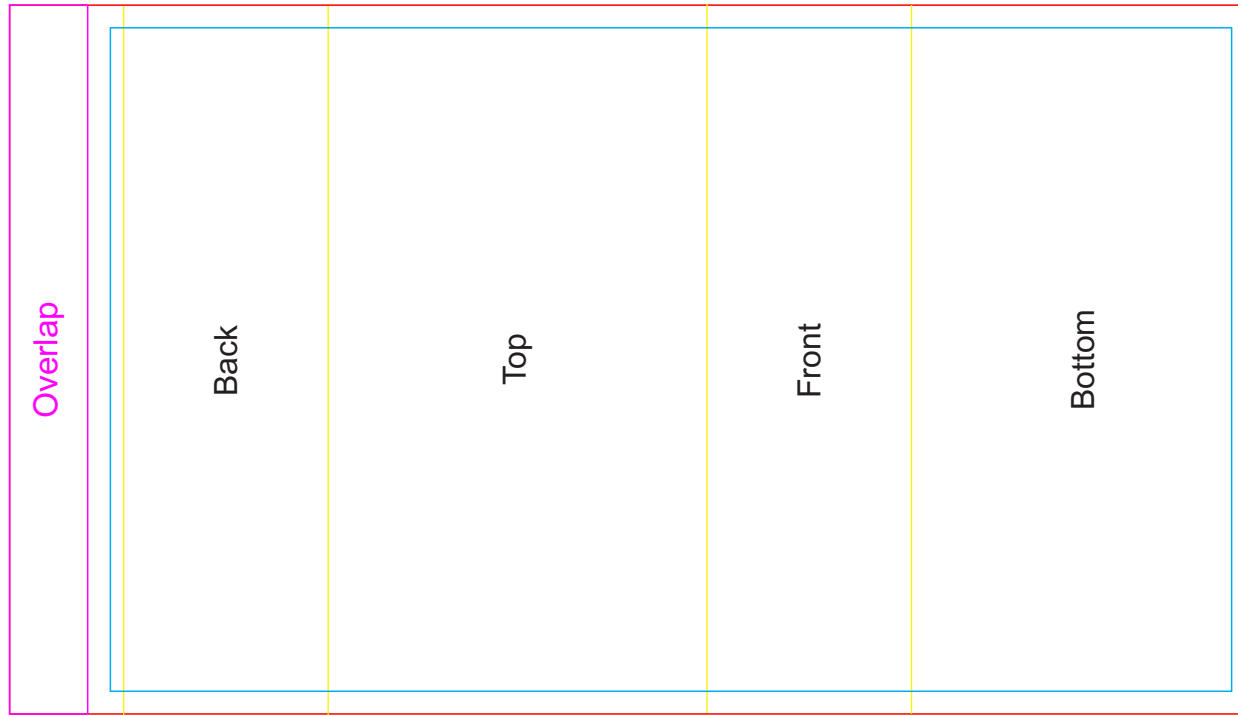

Sleeve

Print Area: 164.5mmL x 93mmH
Actual print size: xxmmL x xxmmH

Max print area for copy & text	
Finished print area	
Folds