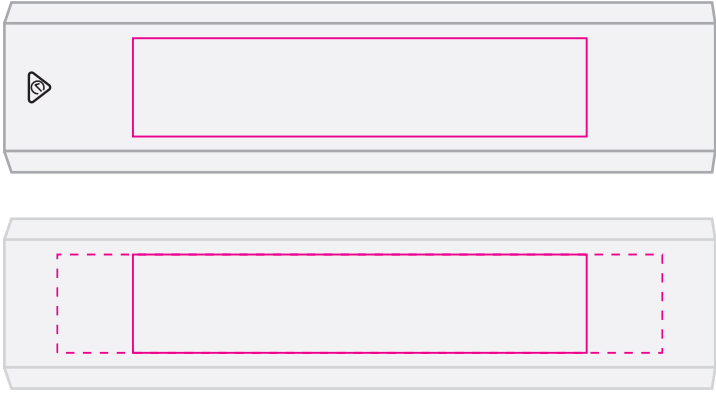

Position of cannot be guaranteed and will vary between shipments.
Print will always be on opposite side of symbol.

Top / Bottom / Left / Right Side

Below at 40% of actual size

White gift box with Label

Pad/Laser
Print Area: 60mmL x 13mmH
Actual print size: xxmmL x xxmmH

Digital
Print Area: 80mmL x 13mmH
Actual print size: xxmmL x xxmmH

Label
Print Area: 70mmL x 40mmH
Actual print size: xxmmL x xxmmH

Finished print area - Pad Print / Laser —
Finished print area - Digital - - -

Max print area for copy & text —
Finished print area —
Label Bleed - - -

LL9109 - Velocity Power Bank with Sleeve on Box - White, Silver, Red, Light Blue, Black

- Pad Print PMS XXXc
- CMYK Direct Digital
- Laser Engrave
- CMYK Label

Position of cannot be guaranteed and will vary between shipments.
Print will always be on opposite side of symbol.

Top / Bottom / Left / Right Side

Below at 40% of actual size

Sleeve on box

Pad/Laser
Print Area: 60mmL x 13mmH
Actual print size: xxmmL x xxmmH