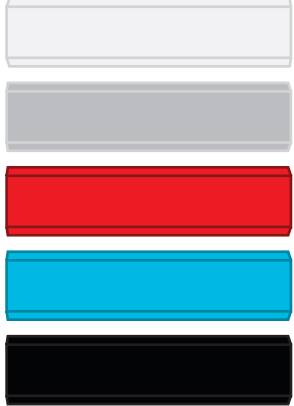

Job # XXXXXX
Cust # XXXX-XC

LL9109 - Velocity Power Bank - White, Silver, Red, Light Blue, Black

Pad Print  PMS XXXc

CMYK Direct Digital 

Laser Engrave 

Position of  cannot be guaranteed and will vary between shipments.
Print will always be on opposite side of symbol.

Top / Bottom / Left / Right Side

Pad/Laser
Print Area: 60mmL x 13mmH
Actual print size: xxmmL x xxmmH

Digital
Print Area: 80mmL x 13mmH
Actual print size: xxmmL x xxmmH

Finished print area - Pad Print / Laser 

Finished print area - Digital 

Below at 40% of actual size

Job # XXXXXX
Cust # XXXX-XC

LL9109 - Velocity Power Bank with Label on Box - White, Silver, Red, Light Blue, Black

- Pad Print PMS XXXc
- CMYK Direct Digital
- Laser Engrave
- CMYK Label

Position of cannot be guaranteed and will vary between shipments.
Print will always be on opposite side of symbol.

Top / Bottom / Left / Right Side

Below at 40% of actual size

White gift box with Label

Pad/Laser
Print Area: 60mmL x 13mmH
Actual print size: xxmmL x xxmmH