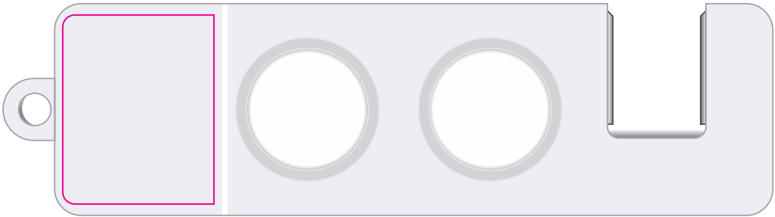

Logo Here

Job # XXXXXX
Cust # XXXX-XC

LL9098 - Pop Phone Stand - White

Pad Print  PMS XXXc

CMYK Direct Digital 

Pad/Digital
Print Area: 20mmL x 25mmH
Actual print size: xxmmL x xxmmH

Finished print area 