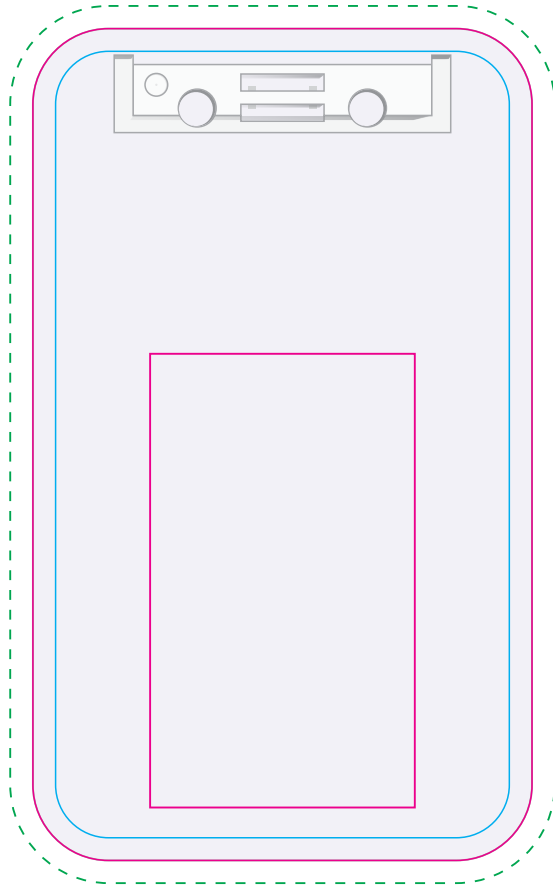

LL9061 - Vectra Phone Stand - White

Pad Print  PMS XXXc

Digital 

Pad
Print Area: 35mmL x 60mmH
Actual print size: xxmmL x xxmmH

Digital
Print Area: 66mmL x 110mmH
Actual print size: xxmmL x xxmmH

Max print area for copy & text 
Finished print area 
Bleed line 

LL9061 - Vectra Phone Stand with Label - White + label

Pad Print  PMS XXXc

Digital 

Label 

Front

Pad
Print Area: 35mmL x 60mmH
Actual print size: xxmmL x xxmmH

Digital
Print Area: 66mmL x 110mmH
Actual print size: xxmmL x xxmmH

Max print area for copy & text 
Finished print area 
Bleed line 

White gift box with Label

Label
Print Area: 90mmL x 43mmH
Actual print size: xxmmL x xxmmH

Max print area for copy & text 
Finished print area 
Label Bleed 