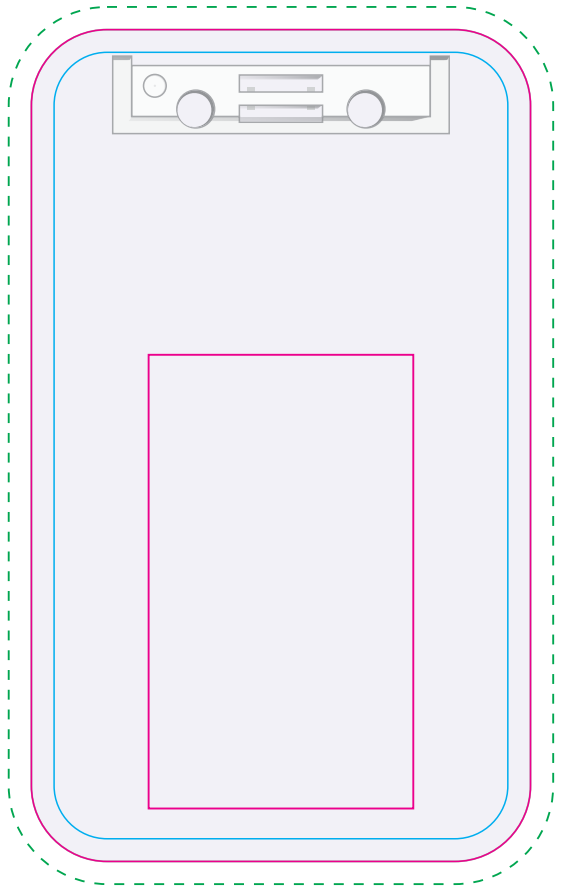

LL9061 - Vectra Phone Stand - White

Pad Print  PMS XXXc

Digital 

Pad
Print Area: 35mmL x 60mmH
Actual print size: xxmmL x xxmmH

Digital
Print Area: 66mmL x 110mmH
Actual print size: xxmmL x xxmmH

Max print area for copy & text 
Finished print area 
Bleed line 

LL9061 - Vectra Phone Stand with Label - White + label

Pad Print  PMS XXXc

Digital 

Label 

Front

Pad
Print Area: 35mmL x 60mmH
Actual print size: xxmmL x xxmmH

Digital
Print Area: 66mmL x 110mmH
Actual print size: xxmmL x xxmmH

Max print area for copy & text 
Finished print area 
Bleed line 

White gift box with Label

Label
Print Area: 90mmL x 43mmH
Actual print size: xxmmL x xxmmH

Max print area for copy & text 
Finished print area 
Label Bleed 