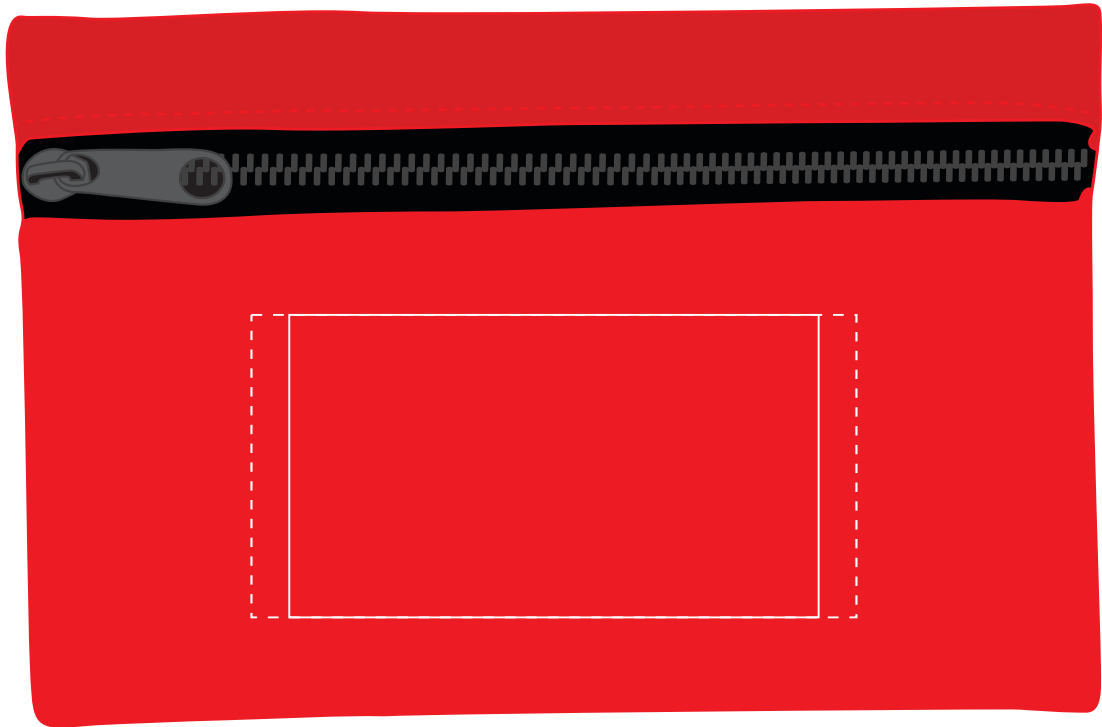

LL9023 - Pocket First Aid Kit - Red/Black

Screen Print PMS
XXXc

Nucolour Transfer 

Screen
Print Area: 70mmL x 40mmH
Actual print size: xxmmL x xxmmH

Nucolour
Print Area: 80mmL x 40mmH
Actual print size: xxmmL x xxmmH

Finished print area - Screen Print
Finished print area - Nucolour