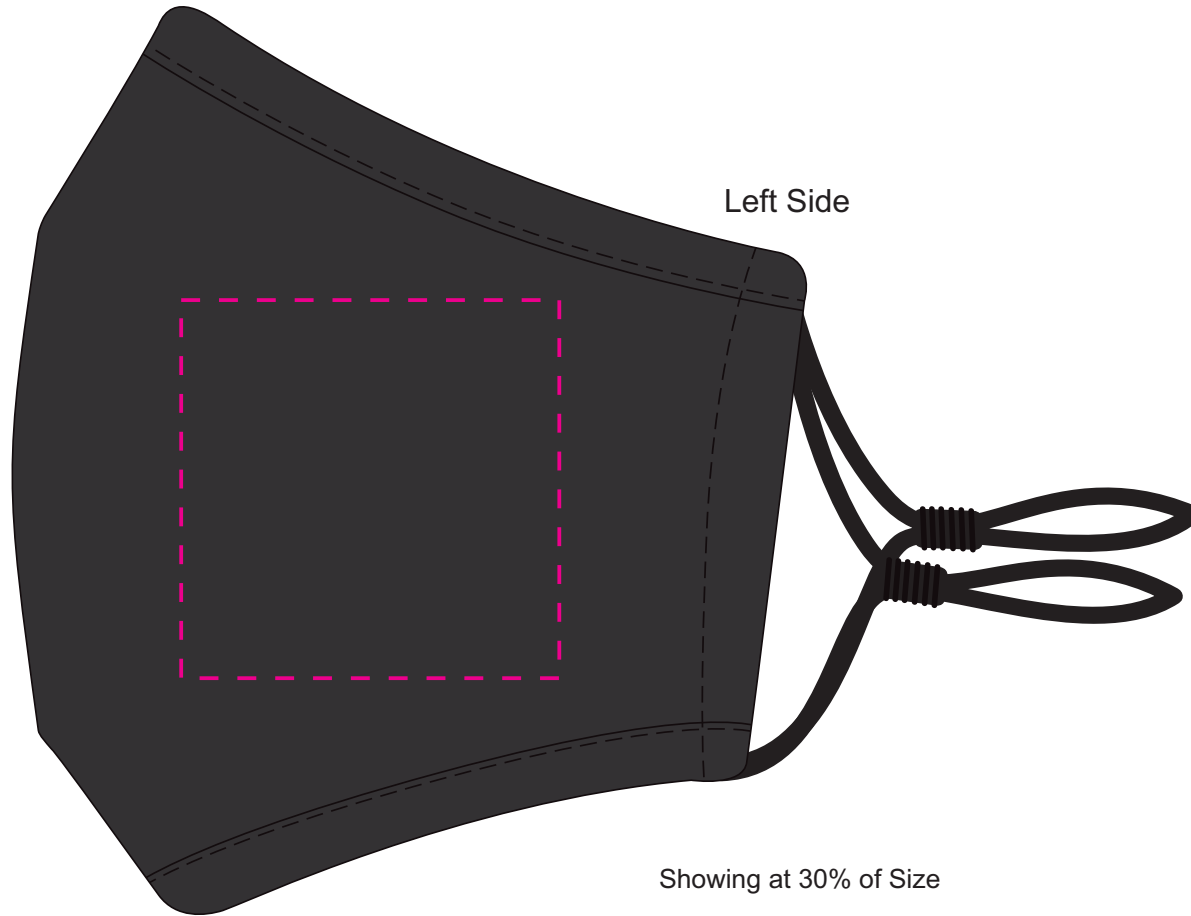

Nucolour Transfer 

Digital 

APPROX 50% OF SIZE

Label applied to back of polybag

REUSABLE FACE MASK: NON-MEDICAL
Item Code: LL8894
Material: 3 Layers of 100% Cotton. Elastic straps.
Care Instructions: Wash before use and wash after each use with detergent and dry thoroughly. Ironing not recommended.
Fitting Instructions:
1. Place ear loops securely around ears and adjust for comfort.
2. Place mask over nose and mouth and compress nosepiece for a tight fit.
3. Adjust mask to fit your face. Made in China

Screen Print

Print colours available

Nucolour Transfer

Note these are not medical grade devices - squeeze tight nose clip located at top of mask

Left Side

Design at 100% size

White Layer

Showing at 30% of Size

Screen/Nucolour

Print Area: 50mmL x 50mmH

Actual print size: xxmmL x xxmmH

Finished print area

Bag Header - Side 1

Print Area: 165mmL x 100mmH
Actual print size: xxmmL x xxmmH

Bag Header - Side 2

Print Area: 165mmL x 100mmH
Actual print size: xxmmL x xxmmH