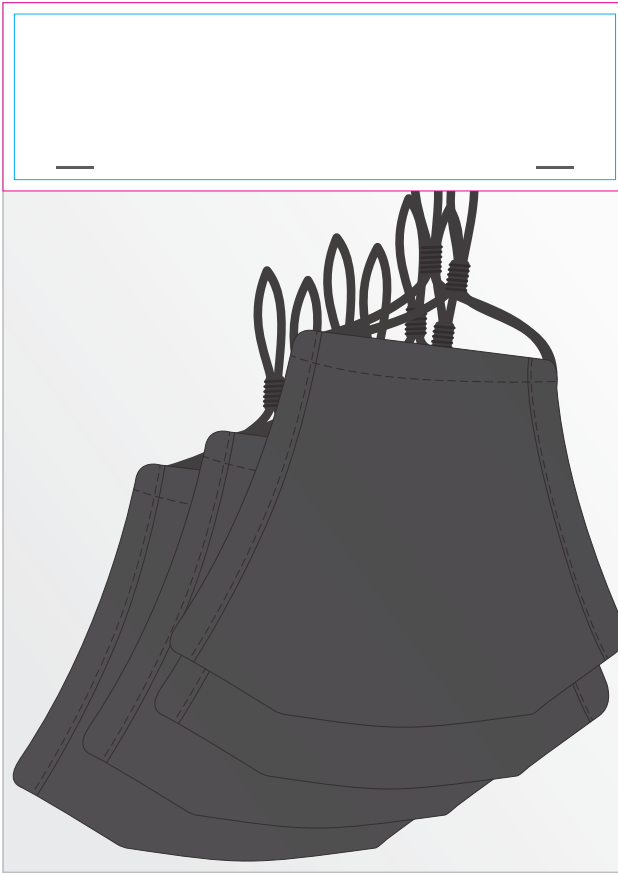

Logo Here

Job # XXXXXX
Cust # XXXX-XC

LL8956 4 Pack - Children's Face Masks - Red, Black, Dark Blue, Green, Teal, Yellow

Screen Print  PMS XXXc

Print colours available  White  Metallic Gold  Metallic Silver

Nucolour Transfer 

Digital 

APPROX 50% OF SIZE

Label applied to back of polybag

REUSABLE FACE MASK: NON-MEDICAL
Item Code: LL8894
Material: 3 Layers of 100% Cotton. Elastic straps.
Care Instructions: Wash before use and wash after each use with detergent and dry thoroughly. Ironing not recommended.
Fitting Instructions:
1. Place ear loops securely around ears and adjust for comfort.
2. Place mask over nose and mouth and compress nosepiece for a tight fit.
3. Adjust mask to fit your face. Made in China

Screen Print

Print colours available

Nucolour Transfer

Note these are not medical grade devices - squeeze tight nose clip located at top of mask

Left Side

Design at 100% size

White Layer

Showing at 30% of Size

Screen/Nucolour

Print Area: 50mmL x 50mmH

Actual print size: xxmmL x xxmmH

Finished print area

Bag Header - Side 1

Print Area: 165mmL x 100mmH
Actual print size: xxmmL x xxmmH

Bag Header - Side 2

Print Area: 165mmL x 100mmH
Actual print size: xxmmL x xxmmH