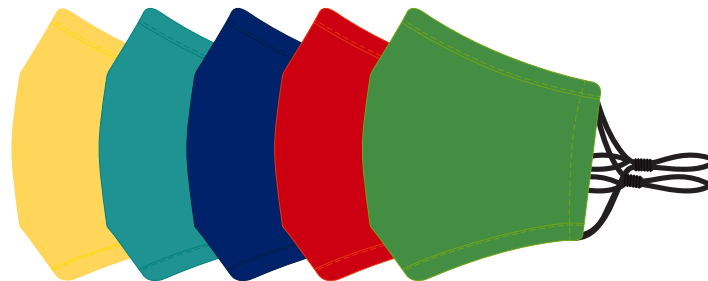

Logo Here

Job # XXXXXX
Cust # XXXX-XC

LL8956 4 Pack - Children's Face Masks - Red, Black, Dark Blue, Green, Teal, Yellow

Screen Print  PMS XXXc

Print colours available  White  Metallic Gold  Metallic Silver

Nucolour Transfer 

Digital 

APPROX 50% OF SIZE

Label applied to back of polybag

REUSABLE FACE MASK: NON-MEDICAL
Item Code: LL8894
Material: 3 Layers of 100% Cotton. Elastic straps.
Care Instructions: Wash before use and wash after each use with detergent and dry thoroughly. Ironing not recommended.
Fitting Instructions:
1. Place ear loops securely around ears and adjust for comfort.
2. Place mask over nose and mouth and compress nosepiece for a tight fit.
3. Adjust mask to fit your face. Made in China

Screen Print

Print colours available

Nucolour Transfer

Note these are not medical grade devices - squeeze tight nose clip located at top of mask

Left Side

Design at 100% size

White Layer

Showing at 30% of Size

Screen/Nucolour

Print Area: 50mmL x 50mmH

Actual print size: xxmmL x xxmmH

Finished print area

Bag Header - Side 1

Print Area: 165mmL x 100mmH
Actual print size: xxmmL x xxmmH

Bag Header - Side 2

Print Area: 165mmL x 100mmH
Actual print size: xxmmL x xxmmH