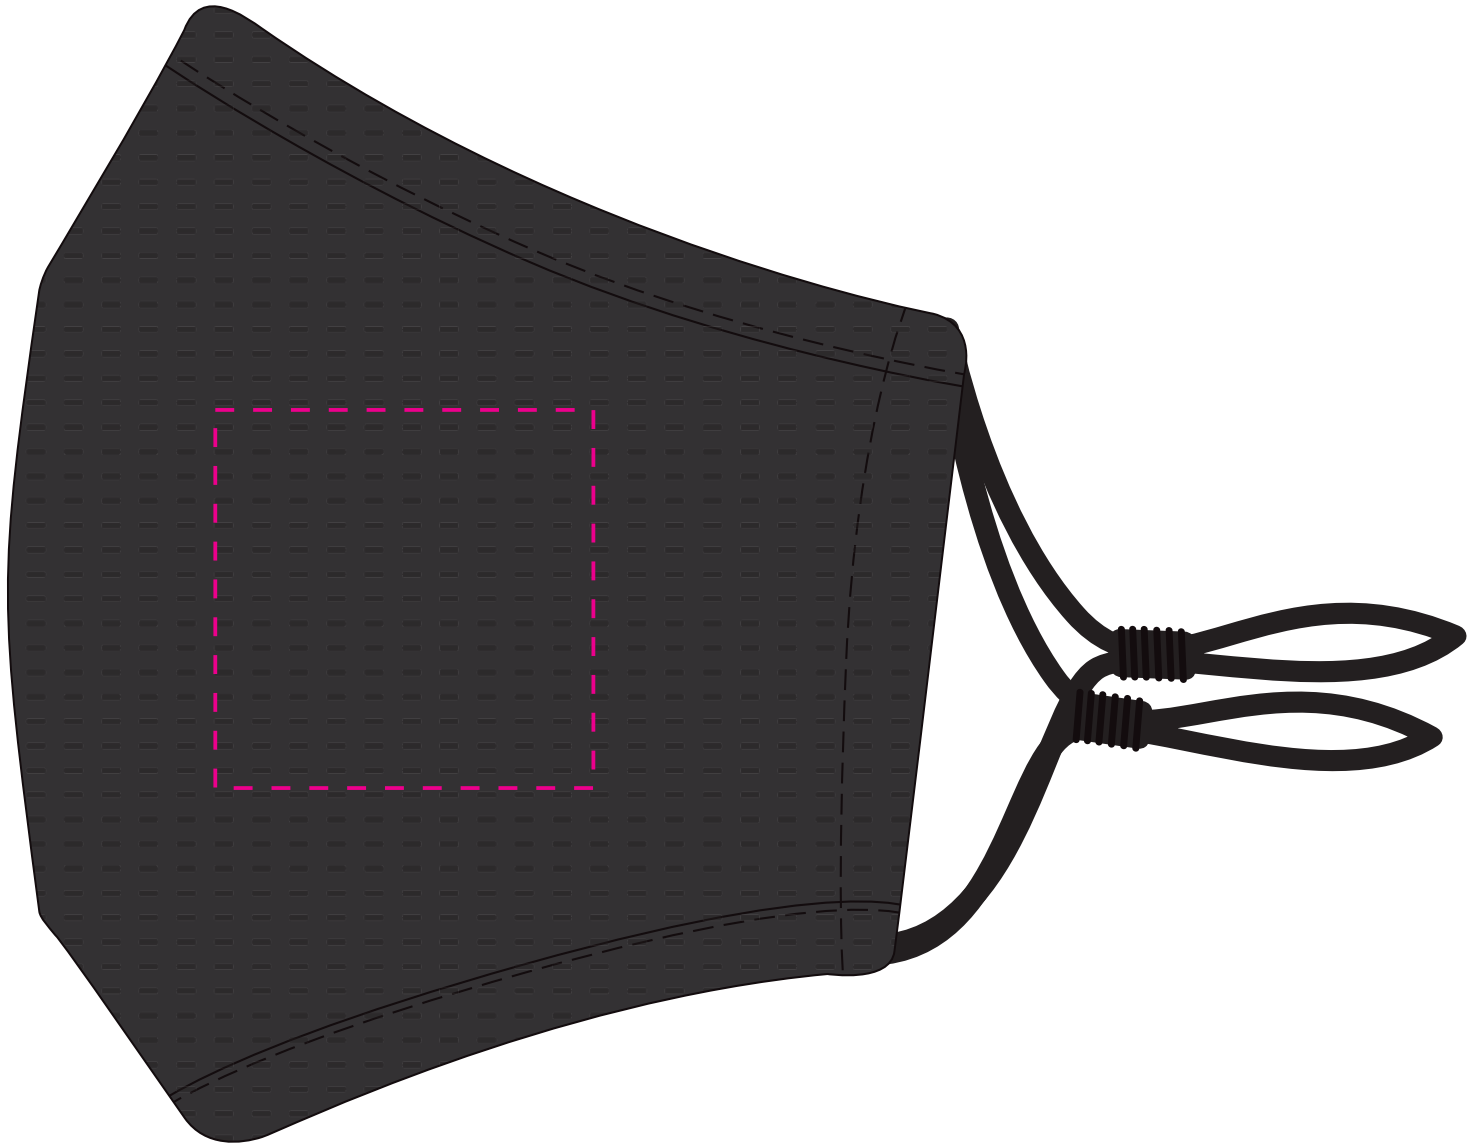

LL8955 - 5 Pack - Cooling Face Masks - Black

Screen Print  PMS XXXc

Print colours available  White  Metallic Gold  Metallic Silver

Nucolour Transfer 

Note these are not medical grade devices
squeeze tight nose clip located at top of mask

 5 Mask packed in each polybag

Screen Print/Nucolour
Print Area: 50mmL x 50mmH
Actual print size: xxmmL x xxmmH

Bag Header - Side 1

Print Area: 165mmL x 100mmH

Actual print size: xxmmL x xxmmH

Bag Header - Side 2

Print Area: 165mmL x 100mmH

Actual print size: xxmmL x xxmmH