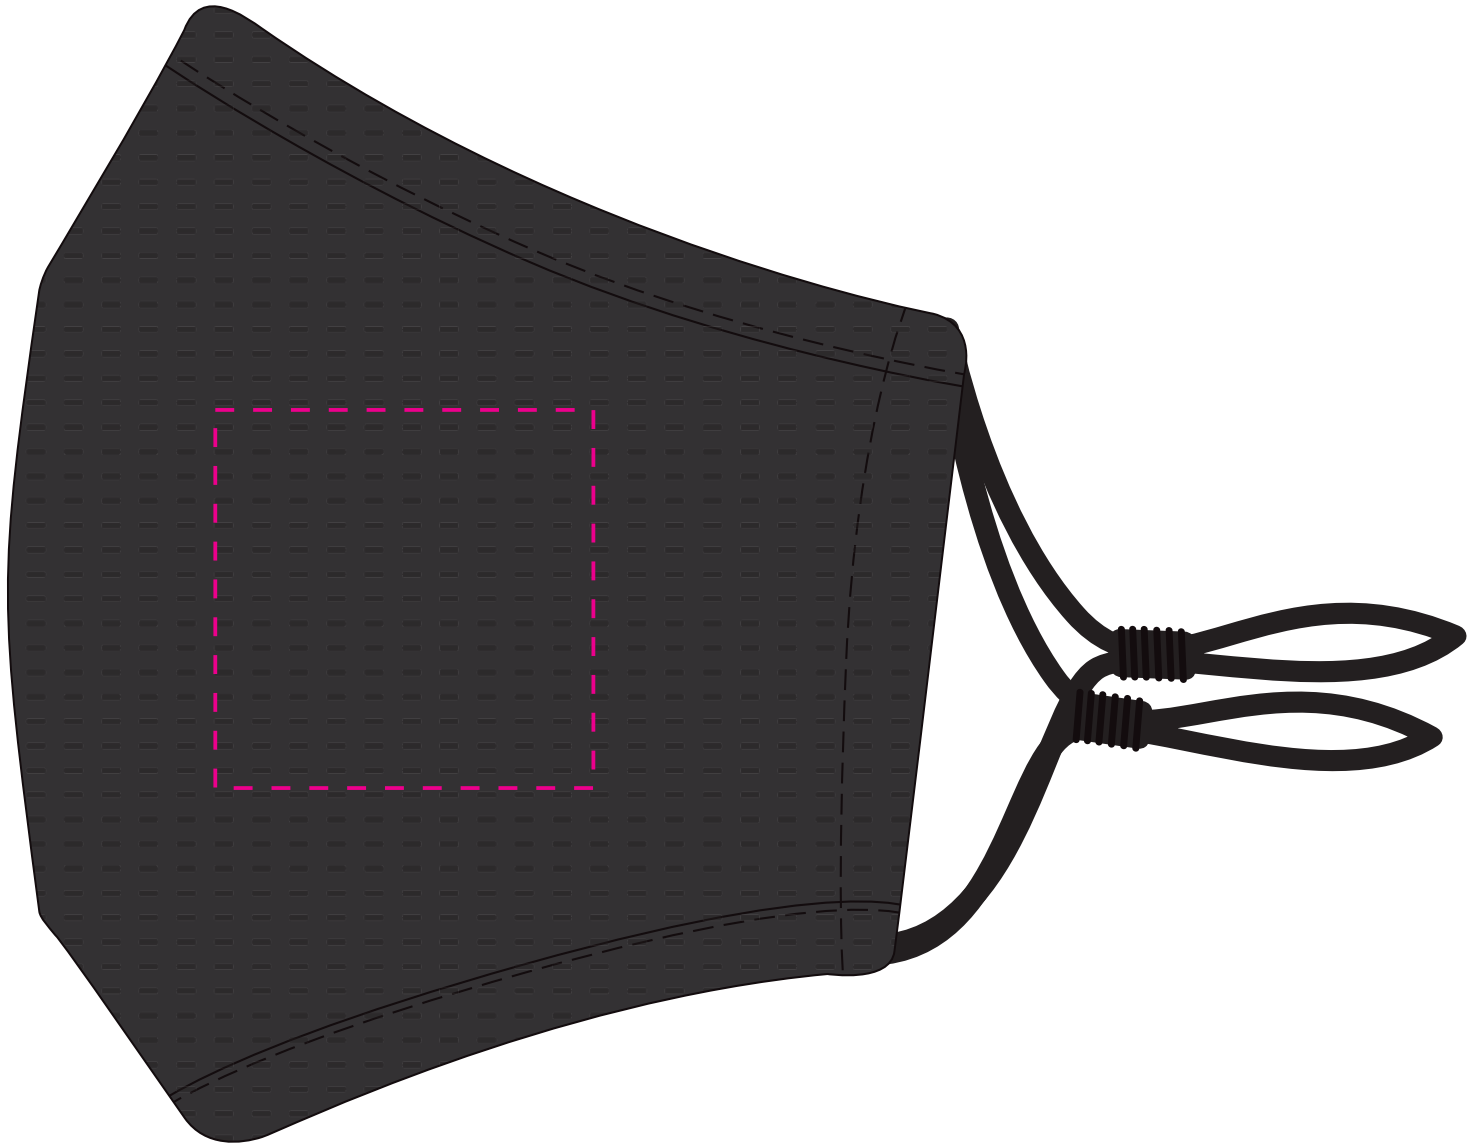

LL8953 - Deluxe Cooling Face Mask - Black

Screen Print PMS XXXc

Print colours available White Metallic Gold Metallic Silver

Nucolour Transfer 

Note these are not medical grade devices
squeeze tight nose clip located at top of mask

- Masks supplied Bulk
- Mask packed in polybags

Screen Print/Nucolour
Print Area: 50mmL x 50mmH
Actual print size: xxmmL x xxmmH

LL8953 - Deluxe Cooling Face Mask with Label - Black + Label

Screen Print PMS XXXc

Label at 100%

Print Area: 50mmL x 50mmH
Actual print size: xxmmL x xxmmH

Print Area: 55mmL x 30mmH
Actual print size: xxmmL x xxmmH

Print Area: 45mm Diameter
Actual print size: xxmmL x xxmmH

Screen Print/Nucolour
Print Area: 50mmL x 50mmH
Actual print size: xxmmL x xxmmH

Max print area for copy & text —

Finished print area —

Bleed line - - -