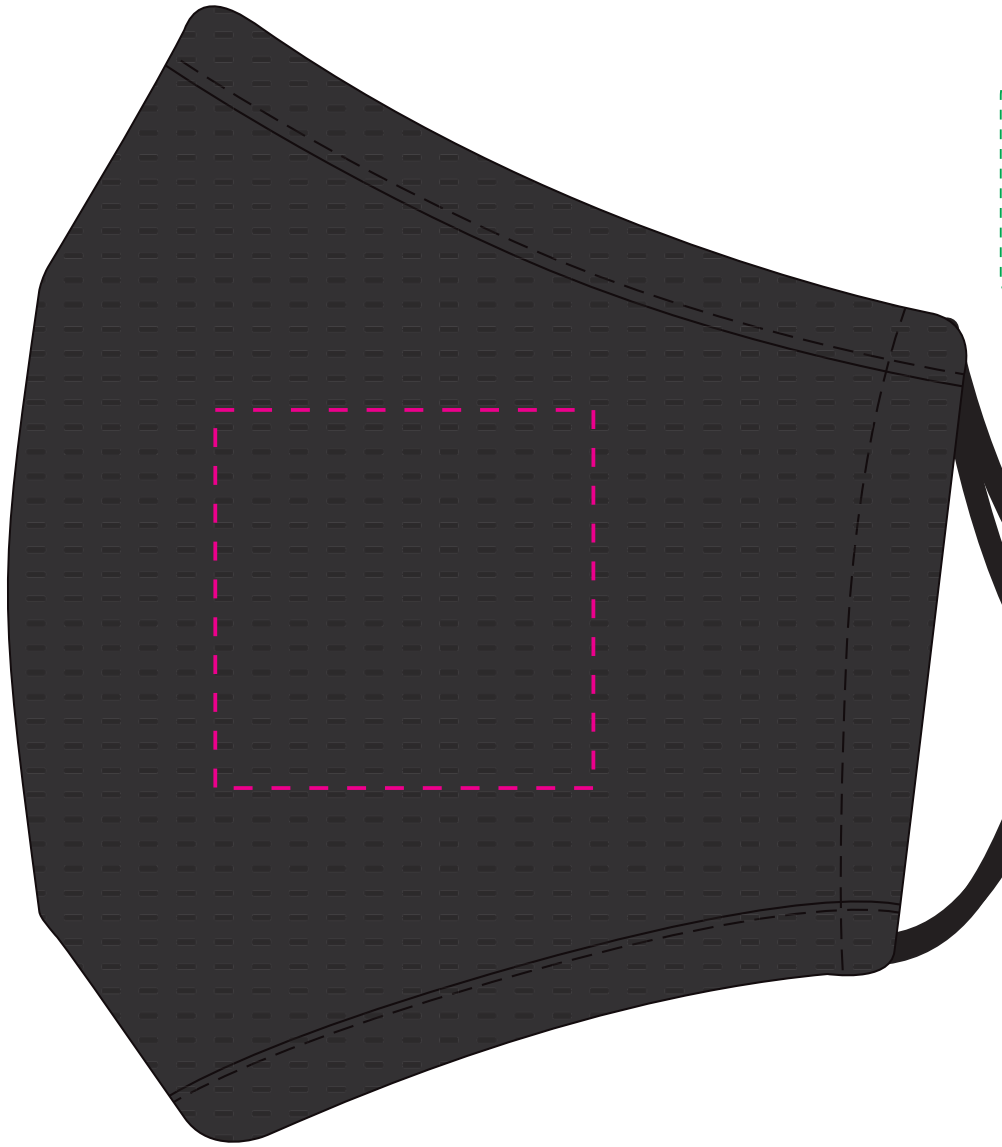

LL8953 - Deluxe Cooling Face Mask - Black

Screen Print PMS XXXc

Print colours available White Metallic Gold Metallic Silver

Nucolour Transfer 

Note these are not medical grade devices
squeeze tight nose clip located at top of mask

- Masks supplied Bulk
- Mask packed in polybags

Screen Print/Nucolour
Print Area: 50mmL x 50mmH
Actual print size: xxmmL x xxmmH

LL8953 - Deluxe Cooling Face Mask with Label - Black + Label

Screen Print PMS XXXc

Print colours available White Metallic Gold Metallic Silver

Nucolour Transfer 

Note these are not medical grade devices
squeeze tight nose clip located at top of mask

Masks supplied Bulk

Mask packed in polybags

Label at 100%

Print Area: 50mmL x 50mmH
Actual print size: xxmmL x xxmmH

Print Area: 55mmL x 30mmH
Actual print size: xxmmL x xxmmH

Print Area: 45mm Diameter
Actual print size: xxmmL x xxmmH

Screen Print/Nucolour
Print Area: 50mmL x 50mmH
Actual print size: xxmmL x xxmmH