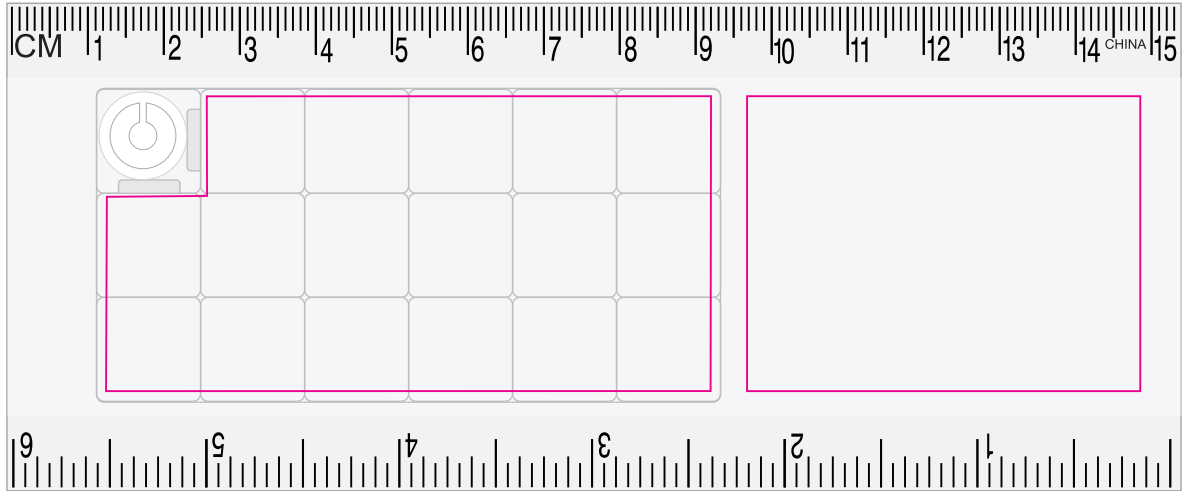

LL891 - Amaze Tile Ruler Puzzle - White

Screen Print

Digital

to be supplied in Poly Bags

Screen - Left

Print Area: 80mmL x 39mmH

Actual print size: xxxmmL x xxxmmH

Screen - Right

Print Area: 52mmL x 39mmH

Actual print size: xxxmmL x xxxmmH

Finished print area

Digital

Print Area: 140mmL x 44mmH

Actual print size: xxxmmL x xxxmmH

Finished print area