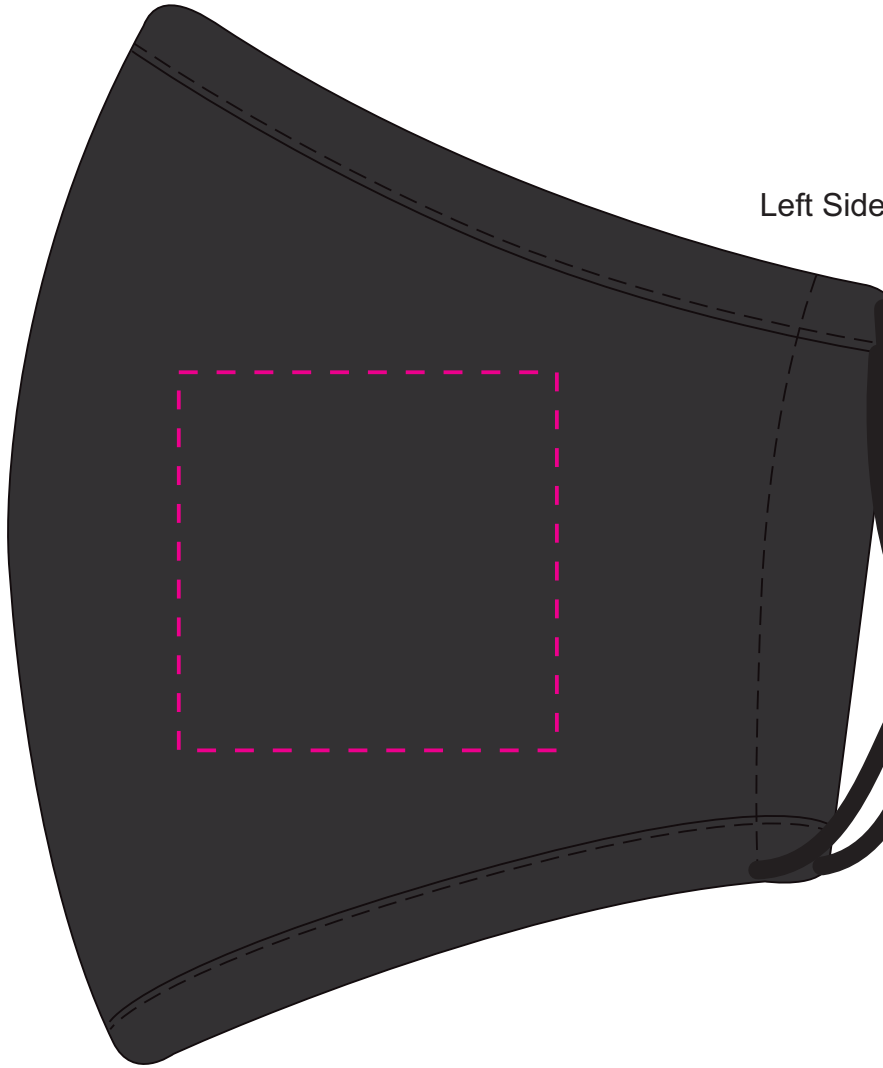

- Masks supplied Bulk
- Mask packed in polybags
- Mask & Filter packed in polybags
- Mask packed in polybags & Filter Bulk packed

Screen Print/Nucolour
Print Area: 50mmL x 50mmH
Actual print size: xxmmL x xxmmH

LL8894 - Deluxe Face Mask in Individual poly bag with Label - Black + Label

Screen Print

Print colours available

Nucolour Transfer

Note these are not medical grade devices
squeeze tight nose clip located at top of mask
Designs cannot be screen printed on the right side of mask

- Masks supplied Bulk
- Mask packed in polybags
- Mask & Filter packed in polybags
- Mask packed in polybags & Filter Bulk packed

Label at 100%

Print Area: 50mmL x 50mmH
Actual print size: xxmmL x xxmmH

Print Area: 55mmL x 30mmH
Actual print size: xxmmL x xxmmH

Print Area: 45mm Diameter
Actual print size: xxmmL x xxmmH

Screen Print/Nucolour
Print Area: 50mmL x 50mmH
Actual print size: xxmmL x xxmmH

- Max print area for copy & text —
- Finished print area —
- Bleed line - - -