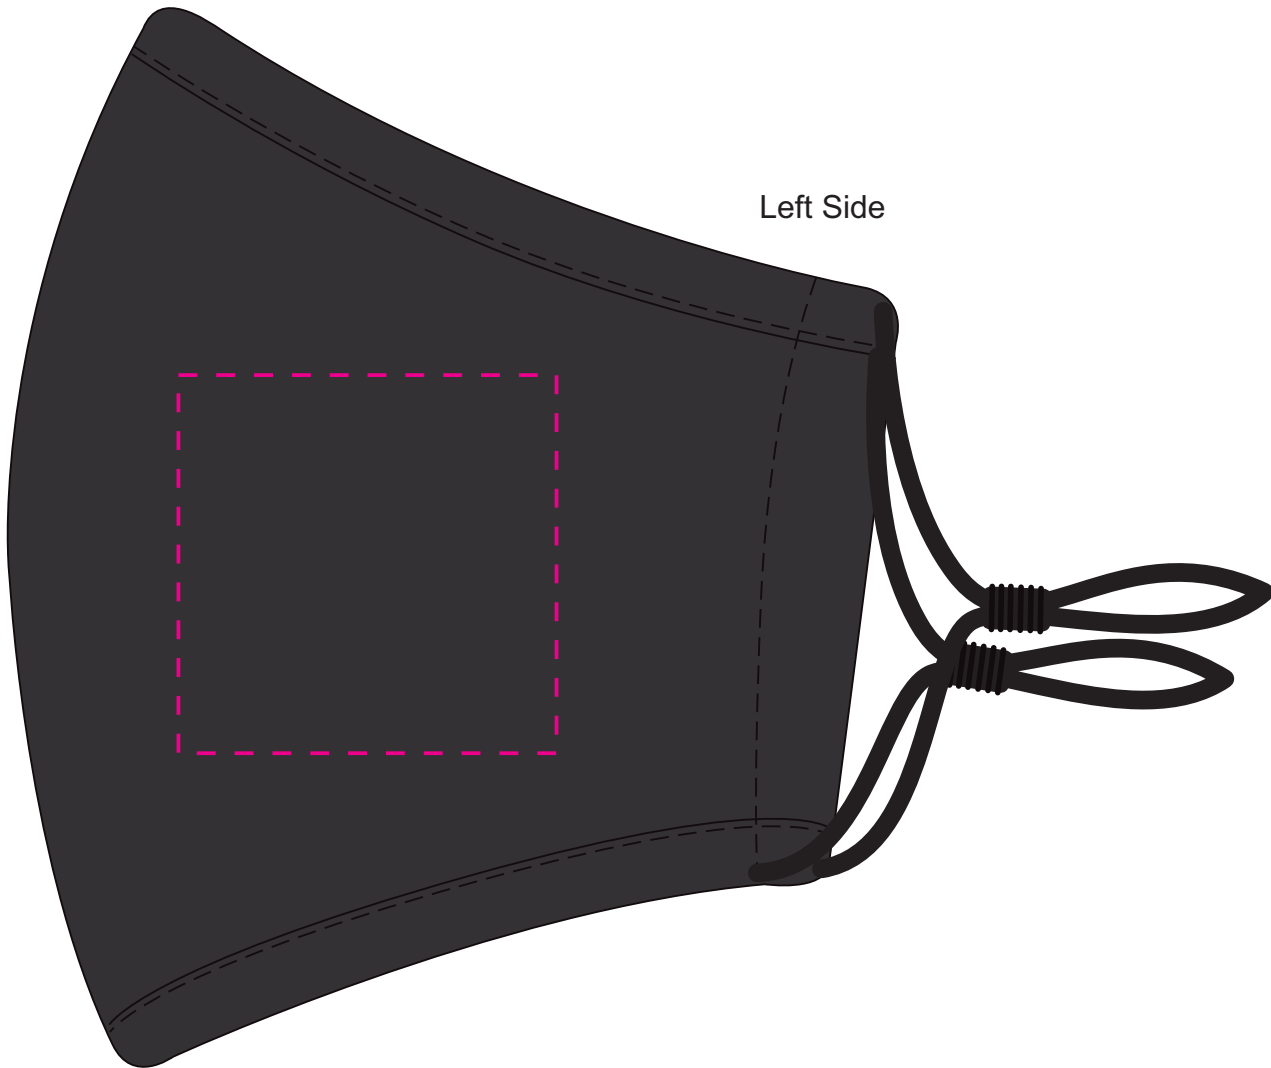

LL8894 - Deluxe Face Mask - Black

Screen Print PMS XXXc

Print colours available White Metallic Gold Metallic Silver

Nucolour Transfer 

Note these are not medical grade devices
squeeze tight nose clip located at top of mask
Designs cannot be screen printed on the right side of mask

- Masks supplied Bulk
- Mask packed in polybags
- Mask & Filter packed in polybags
- Mask packed in polybags & Filter Bulk packed

Screen Print/Nucolour
Print Area: 50mmL x 50mmH
Actual print size: xxmmL x xxmmH

LL8894 - Deluxe Face Mask in Individual poly bag with Label - Black + Label

Screen Print

Print colours available

Nucolour Transfer

Note these are not medical grade devices
squeeze tight nose clip located at top of mask
Designs cannot be screen printed on the right side of mask

Print Area: 55mmL x 30mmH
Actual print size: xxmmL x xxmmH

Print Area: 45mm Diameter
Actual print size: xxmmL x xxmmH

Screen Print/Nucolour
Print Area: 50mmL x 50mmH
Actual print size: xxmmL x xxmmH

- Max print area for copy & text —
- Finished print area —
- Bleed line - - -