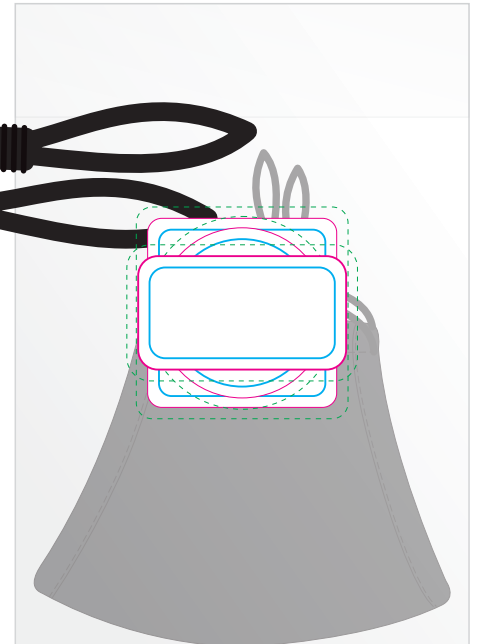

- Masks supplied Bulk
- Mask packed in polybags
- Mask & Filter packed in polybags
- Mask packed in polybags & Filter Bulk packed

Screen Print/Nucolour
Print Area: 50mmL x 50mmH
Actual print size: xxmmL x xxmmH

LL8894 - Deluxe Face Mask in Individual poly bag with Label - Black + Label

Screen Print

Print colours available

Nucolour Transfer

Note these are not medical grade devices
squeeze tight nose clip located at top of mask
Designs cannot be screen printed on the right side of mask

- Masks supplied Bulk
- Mask packed in polybags
- Mask & Filter packed in polybags
- Mask packed in polybags & Filter Bulk packed

Label at 100%

Print Area: 50mmL x 50mmH
Actual print size: xxmmL x xxmmH